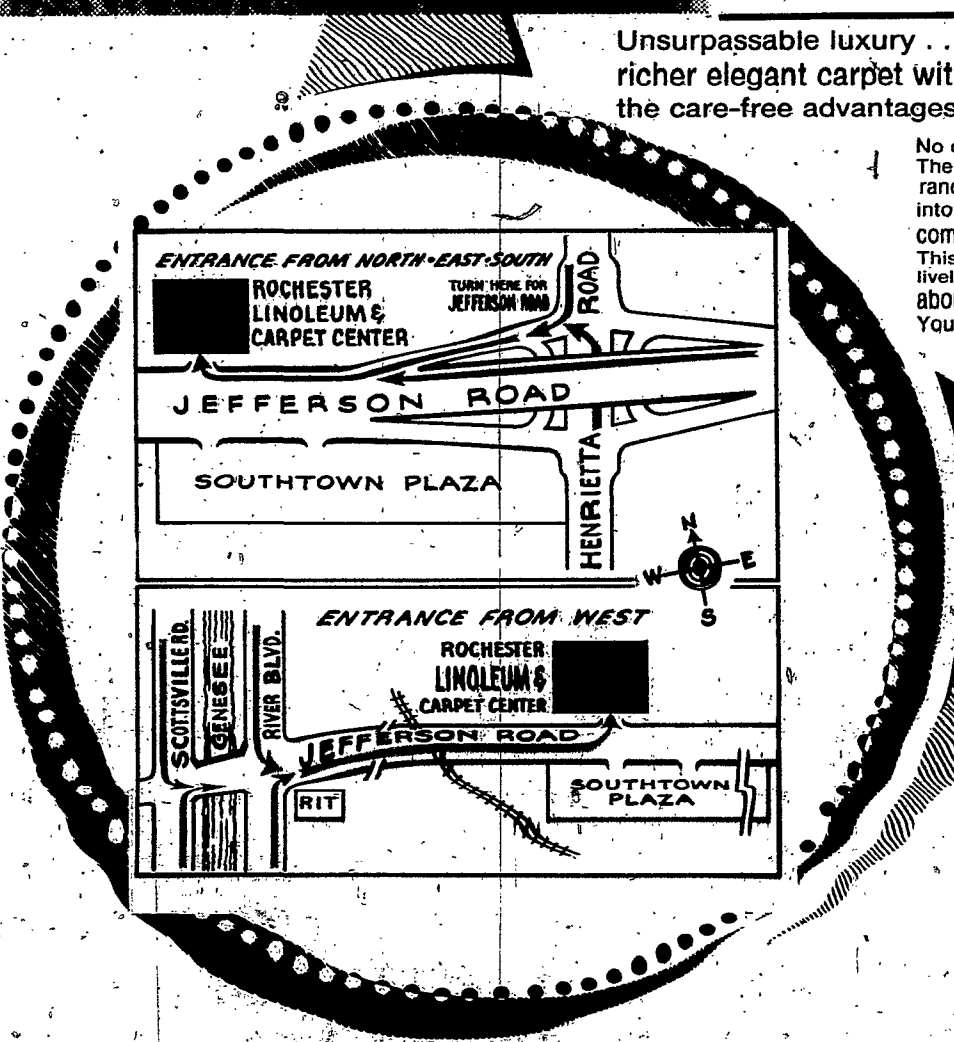

**BUY NOW
PAY AT
BONUS TIME**

SHOP-AT-HOME SERVICE

Our special service allows you to choose your carpet in the comfort and convenience of your home. A trained representative will bring you out a complete selection of samples, measure your rooms, and give you an on-the-spot estimate without obligation.

- RIDGE RD. E.—544-9500
- JEFFERSON RD.—473-7493
- MONROE AVE.—244-6550
- RIDGE RD. W.—865-8660

BUY NOW WITHOUT CASH

ROCHESTER LINOLEUM & CARPET CENTERS
3 CONVENIENT STORES TO SERVE YOU

360 JEFFERSON RD. PHONE: 473-7493   447 MONROE AVE. PHONE: 244-6550   929 RIDGE RD. E. PHONE: 544-9500
Opposite Sears at Southtown Plaza   Corner Meigs St.   Corner Carter St.

WE HONOR master charge THE INTERBANK CARD Your KAMERICARD from first

STORE HOURS OPEN DAILY Mon., Tues., Thurs., Fri. 9 A.M. - 9 P.M. • WED. & SAT. TIL 6 P.M.