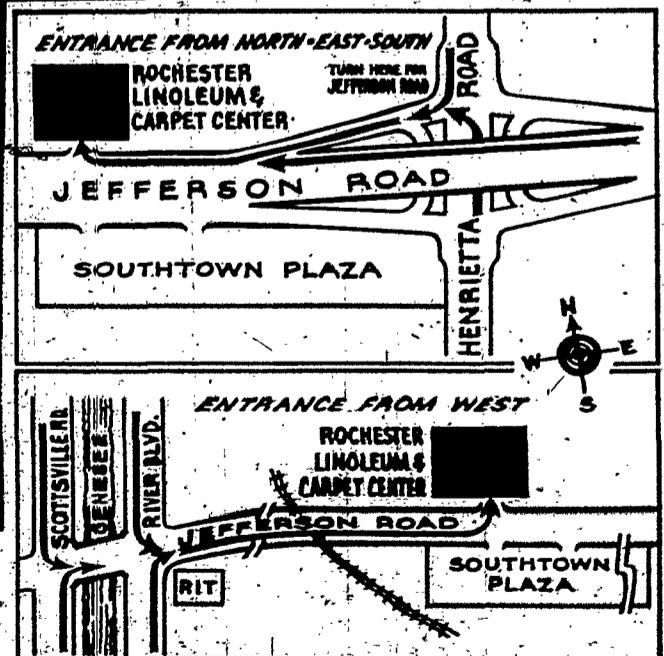

SHOP-AT-HOME SERVICE

- RIDGE RD. E.—544-9500
- JEFFERSON RD.—473-7493
- MONROE AVE.—244-6550
- RIDGE RD. W.—865-8660

100A ACRILAN PLUSH

A major styling innovation by the Home planners at Monarch has created "Park Lane." The carpet experts have declared this carpet line superior in hand and body; this means weight and texture. "Park Lane" is made with easy to clean Acrilan Acrylic Fiber. The sheared velvet finish has excellent texture retention.

$6.99 SQ. YD. Value $12.95

- Cortez Gold • Bayberry Red • Burnished Gold • Oasis Green • Dresden Blue • Victoria Blue • Wood Violet • Willow Green

100% NYLON Tri Color Shag Plush

Stain resistant nylon. Assures long wear and easy care. 8 Glorious Colors.

SALE 5.95 SQ. YD. Value 9.95 Sq. Yd.

SCULPTURED KODEL

Plump Kodel Pile gives you more to the yard. Unbeatable luxury. Long wearing. 8 stunning colors for Modern or Period settings.

SALE 6.95 SQ. YD. Value 9.99 Sq. Yd.

Short Rolls Kitchen Carpet

• Tweeds • Solids • Patterns

$3.99 TO $4.99 SQ. YD. Values to $12.95

LEES 100% NYLON SHAG

You'll find it hard to believe that such a deep luxurious carpet can be so affordable. Lees has outdone its reputation for value. We'll be proud to show you this truly wonderful by!

$5.95 SQ. YD. Value $9.95
Solids: Golden Buddha, Sky-Baby, Brass Section, Green 5, Copper-Pot.
Red & Blue, Frosted Lemon, Brook Green, Autumn Foliage, Burnished Gold, Hickory Brown, Bitter Lime, (Tweeds).

Monarch
houses
sales

BUY NOW WITHOUT CASH

ROCHESTER LINOLEUM & CARPET CENTERS

3 CONVENIENT STORES TO SERVE YOU

360 JEFFERSON RD. PHONE: 473-7493   447 MONROE AVE. PHONE: 244-6550   929 RIDGE RD. E. PHONE: 544-9500
Opposite Sears at Southtown Plaza   Corner Meigs St.   Corner Carter St.

STORE HOURS OPEN DAILY Mon. Tues. Thurs. Fri. 9 A.M. - 9 P.M. • WED & SAT TIL 6 P.M.