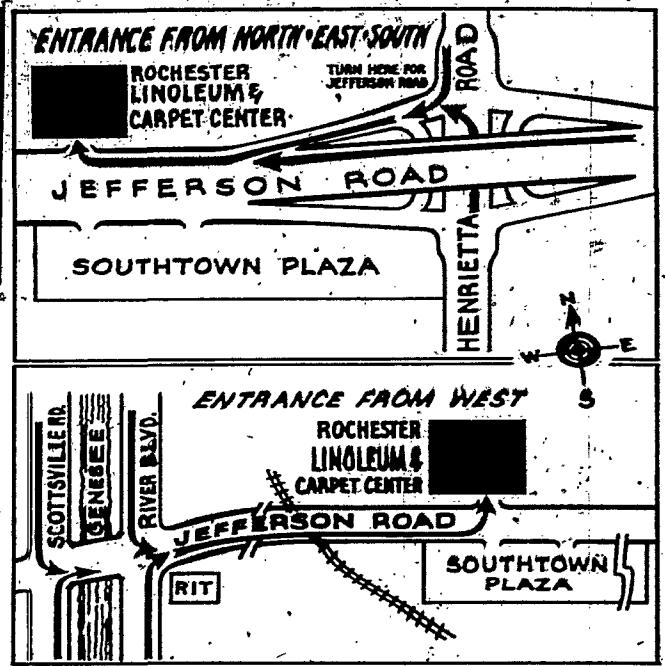

# Rochester Linoleum and Carpet 360 JEFFERSON RD.

OPPOSITE SOUTHTOWN PLAZA

**JANUARY CLEARANCE**

**UNBEATABLE  
SHAG CARPET SALE**

**SAVE UP TO 70%  
IN OUR REMNANT & ROLL BALANCE DEPARTMENT**

<p><b>\$59</b> ea.</p> <p>Value of \$120<sup>00</sup></p> <p>SIZES 8' x 10' 9' x 12'</p>	<p><b>\$69</b> ea.</p> <p>Value of \$159<sup>00</sup></p> <p>SIZES 8' x 12' 12' x 15'</p>	<p><b>\$89</b> ea.</p> <p>Value of \$189<sup>00</sup></p> <p>SIZES 12' x 13' 12' x 15'</p>
--	---	--

- RIDGE RD. E.—544-9500
- JEFFERSON RD.—473-7493
- MONROE AVE.—244-6550

**ROCHESTER LINOLEUM & CARPET CENTERS**  
3 CONVENIENT STORES TO SERVE YOU

360 JEFFERSON RD. PHONE: 473-7493    437 MONROE AVE. PHONE: 244-6550    929 RIDGE RD. E. PHONE: 544-9500  
Opposite Sears at Southtown Plaza