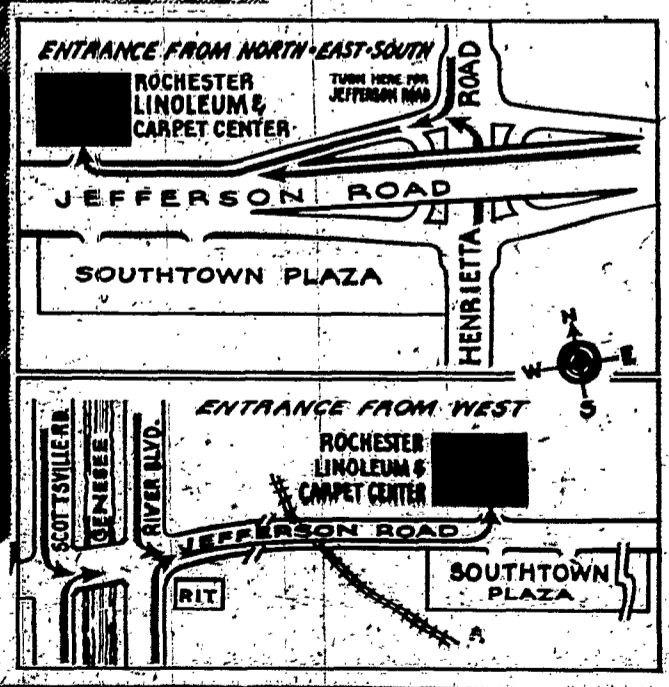

SALE \$4.88 Sq. Yd. Value 7.88

48 Large Roll Balances
YOUR CHOICE

\$129.00

30-35 yards in each piece. Many large enough for two or more rooms — wall-to-wall installation.

100% Nylon Shag
from LEE'S
Luxurious deep pile carpet

SALE \$5.95 Sq. Yd. Value 8.95

It's hard to believe how this deep, luxurious carpet can be so affordable. Lee's has outdone its reputation for value!

BUY NOW WITHOUT CASH

ROCHESTER LINOLEUM & CARPET CENTERS
3 CONVENIENT STORES TO SERVE YOU