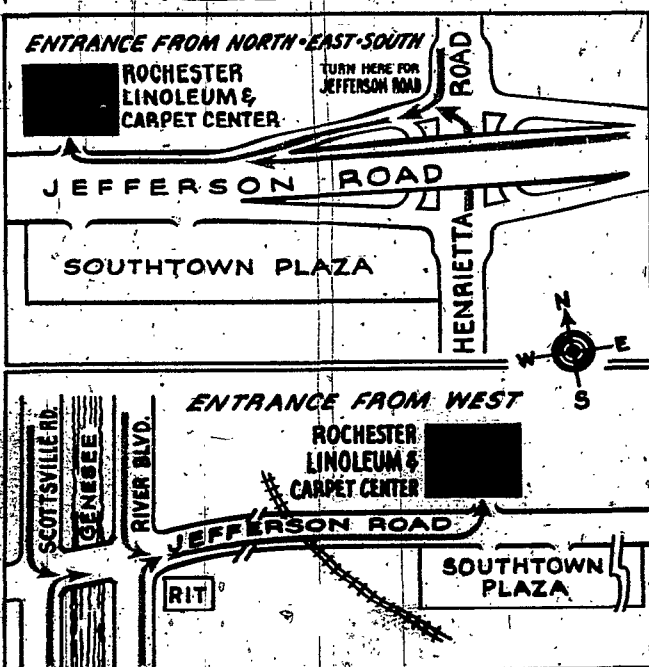

- RIDGE RD. E. — 544-9500
- JEFFERSON RD. — 473-7493
- MONROE AVE. — 244-6550

Want a shag carpet with **EVERYTHING?**

**100% NYLON**  
**SHAG**  
**CARPET**  
*by* **Congoleum**

*Here's what you get*

- 1 100% Nylon Shag Carpet
- 2 Rubberized Padding
- 3 Custom Installation

**Guaranteed**  
**MINIMUM SAVINGS...**

**\$100 to \$200 for**  
**32 Yds.**

**\$7.88**  
**SQ. YD.**  
**Value \$10.99**

**COMPLETELY**  
**INSTALLED**

**20 Yards**  
**Installed**

**\$157.65**

**32 Yards**  
**Installed**

**\$252.16**

**BUY NOW**  
**WITHOUT CASH**

**ROCHESTER LINOLEUM & CARPET CENTERS**

**3 CONVENIENT STORES TO SERVE YOU**

**360 JEFFERSON RD. PHONE: 473-7493** **447 MONROE AVE. PHONE: 244-6550** **929 RIDGE RD. E. PHONE: 544-9500**  
 Opposite Sears at Southtown Plaza Corner Meigs St. Corner Carter St.