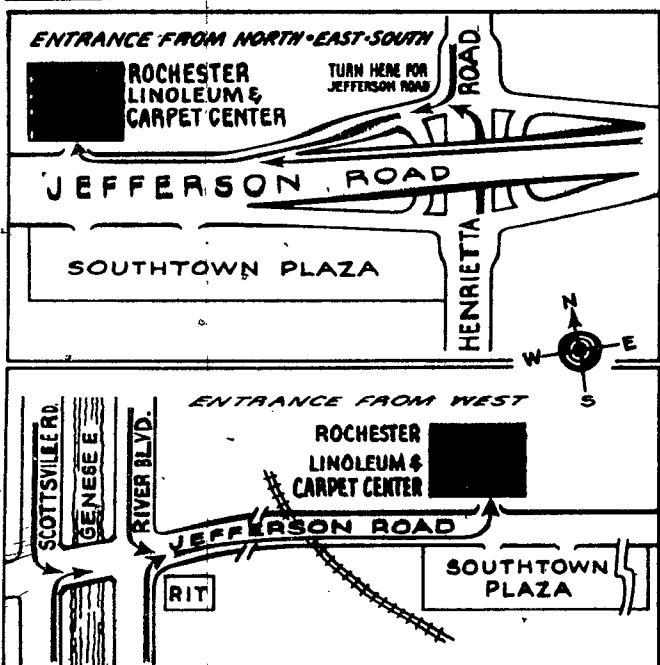

LOOK WHAT WE HAVE
IN OUR REMNANT AND
ROLL BALANCE DEPT.

SAVE UP TO 70%
NYLON, KODEL,
ACRILANS, HERCULONS

Choose From 150 Pieces
SIZES

8x10, 9x12

Values to **$39⁰⁰**
120.00

Choose from 200 pieces
SIZES

8x12, 12x15

Values to **$59⁰⁰**
159.00

Choose From 150 Pieces
SIZES

12x13, 12x18

Values to **$89⁰⁰**
189.00

EXTRA LARGE
ROLL BALANCES
Many large enough for
2 or more Average Rooms

YOUR CHOICE **$99⁰⁰**

Choose from
NYLON,
HERCULON,
ACRILAN,
POLYESTER

SHOP-AT-HOME SERVICE

Our special service allows you to choose your carpet in the comfort and convenience of your home. A trained representative will bring you out a complete selection of samples, measure your rooms, and give you an on-the-spot estimate without obligation.

- RIDGE RD. E.—544-9500
- JEFFERSON RD.—473-7493
- MONROE AVE.—244-6550

BUY NOW
WITHOUT CASH

ROCHESTER LINOLEUM & CARPET CENTERS

3 CONVENIENT STORES TO SERVE YOU

360 JEFFERSON RD. PHONE: 473-7493 447 MONROE AVE. PHONE: 244-6550 929 RIDGE RD E PHONE: 544-9500
Opposite Sears at Southtown Plaza Corner Meigs St

STORE HOURS OPEN DAILY Mon. Tues. Thurs. Fri. 9 AM - 9 PM • WED. & SAT. 10 AM - 6 PM