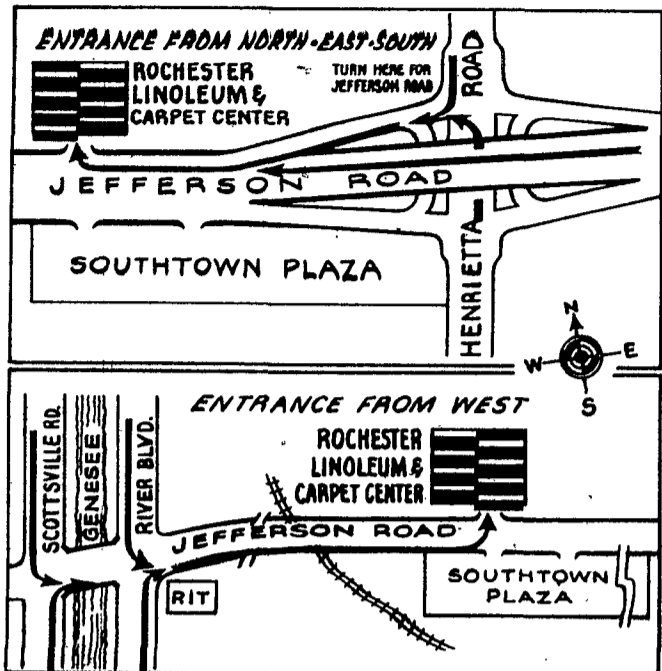

Rochester Linoleum and Carpet 360 JEFFERSON RD.

OPPOSITE SOUTHTOWN PLAZA

SPECIAL INTRODUCTORY SALE!

We have
LEES new
**"Body
Shag"**
carpets

ROYALTY SHAG

Bright, sparkling "Sun Colors" in a rugged construction that will keep its fresh good looks for years of hard use for these reasons:

995
Per Square
Yard

Value
11.95
PER SQUARE
YARD

Save
Now-

ON FAMOUS
LEES
CARPETS

BUY NOW
WITHOUT CASH

USE ONE OF OUR
EASY PAYMENT
PLANS

ROCHESTER LINOLEUM & CARPET CENTERS

3 CONVENIENT STORES TO SERVE YOU

360 JEFFERSON RD. PHONE: 473-7493
Opposite Sears at Southtown Plaza

447 MONROE AVE. PHONE: 244-6550
Corner Meigs St

929 RIDGE RD E. PHONE: 544-9500
Corner Carter St

STORE HOURS OPEN DAILY Mon., Tues., Thurs., Fri 9 A.M. - 9 P.M. • WED. & SAT. TIL 6 P.M.