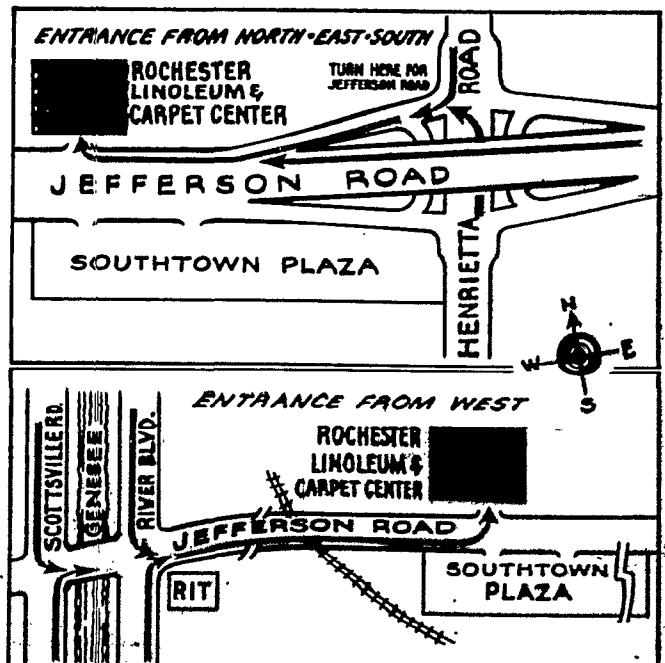

360 JEFFERSON RD. STORE

ROCHESTER LINOLEUM & TILE CENTERS

360 JEFFERSON RD. PHONE: 473-9801
447 MONROE AVE. PHONE: 244-6550
532 RIDGE RD. W. PHONE: 865-8660
931 RIDGE RD. E. PHONE: 544-1470

HOURS: ALL STORES OPEN DAILY TIL 9 P.M.