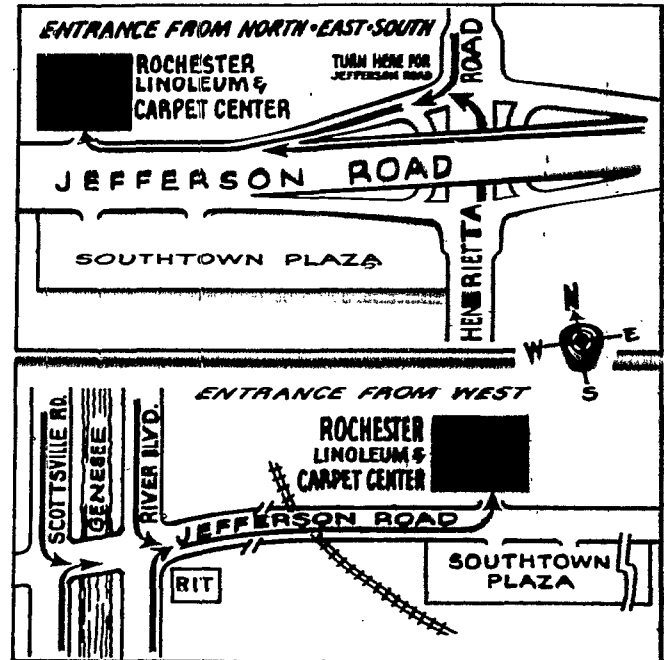

rochester linoleum & carpet

FLOOR COVERINGS REMNANTS SALE

UP TO 60% OFF