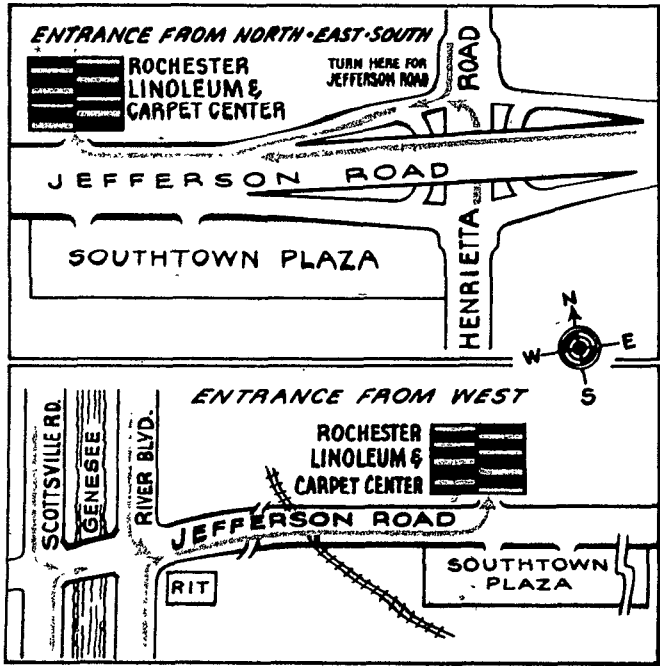

Rochester Linoleum & Carpet's

Colorful Fall WAREHOUSE

Clearance Sale

360
JEFFERSON
ROAD
ONLY

40%
50%
60%
Reductions

Special
LEES Wool

TIP SHEAR

788

- RIDGE RD. E.—544-9500
- JEFFERSON RD.—473-7493
- MONROE AVE.—244-6550

BUY NOW
WITHOUT CASH

USE ONE OF OUR
EASY PAYMENT
PLANS

ROCHESTER LINOLEUM & CARPET CENTERS

3 CONVENIENT STORES TO SERVE YOU

360 JEFFERSON RD. PHONE: 473-7493 447 MONROE AVE. PHONE: 244-6550 929 RIDGE RD. E. PHONE: 544-9500

Opposite Sears at Southtown Plaza

Corner Meigs St

Corner Curtis St

STORE HOURS OPEN DAILY Mon. - Thurs. 9 A.M. - 6 P.M. • WED. & SAT. 10 A.M. - 6 P.M.