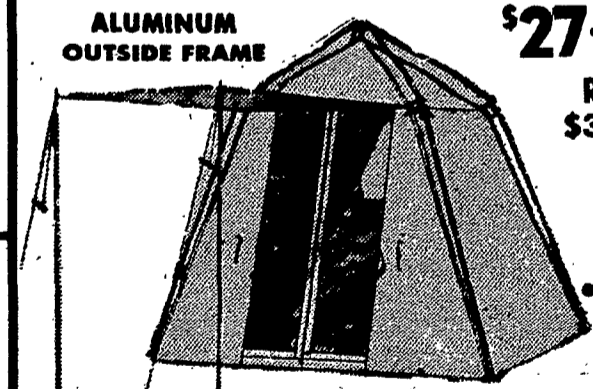

7 x 7 CORPORAL

ALUMINUM
OUTSIDE FRAME

$27.95

SLEEPS TWO ADULTS

Reg.
$34.50

- SEWN
  IN FLOOR
- 7 oz.
  TENT
  DRILL
- ZIPPERED
  DOOR

SLEEPING BAG SALE

Exclusively Made for Tent City

- 4 lb. Warm Polyester Fill
- 2 Air Mattress Pockets
- Heavy Duty Zipper
- 2 Bags with Zip-Together
  Two

$12.00

Reg. 17.95