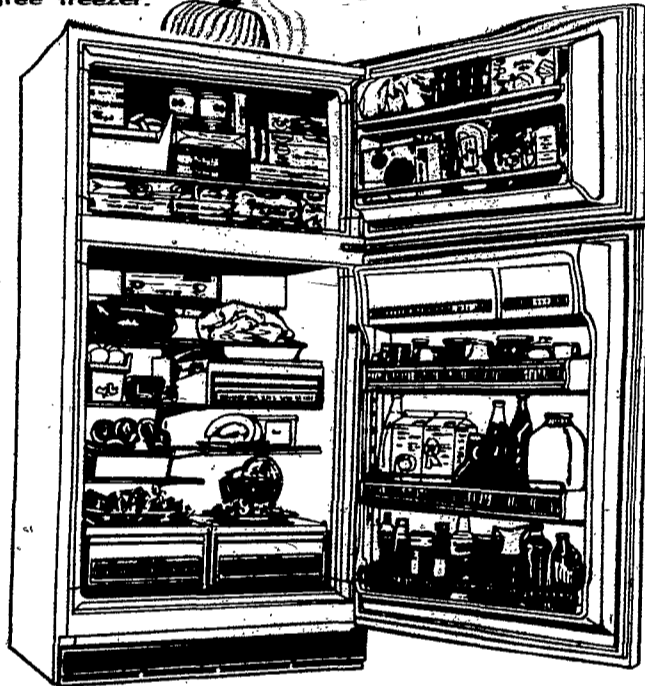

8 PC.  
PATIO SET  
**FREE**

While they last—with every RCA or Whirlpool Purchase

**NO-FROST Refrigerator Freezer**

Never Defrost

- Adjustable jet-cold meat pan holds up to 13.6 lbs. of meat; can be located anyplace in the refrigerator.
- Adjustable steel shelves let you design your own refrigerator interior to store large or small foods.
- Super storage door.
- 147-lb. Zero degree freezer.

**RCA XL-100 AccuColor Television**

NO CHASSIS  
TUBES TO BURN OUT

26,500 Volt Chassis

**SO GOOD IT'S GUARANTEED FOR ONE FULL YEAR**

Local Factory Service

Mediterranean Styling

also available in Colonial Styling