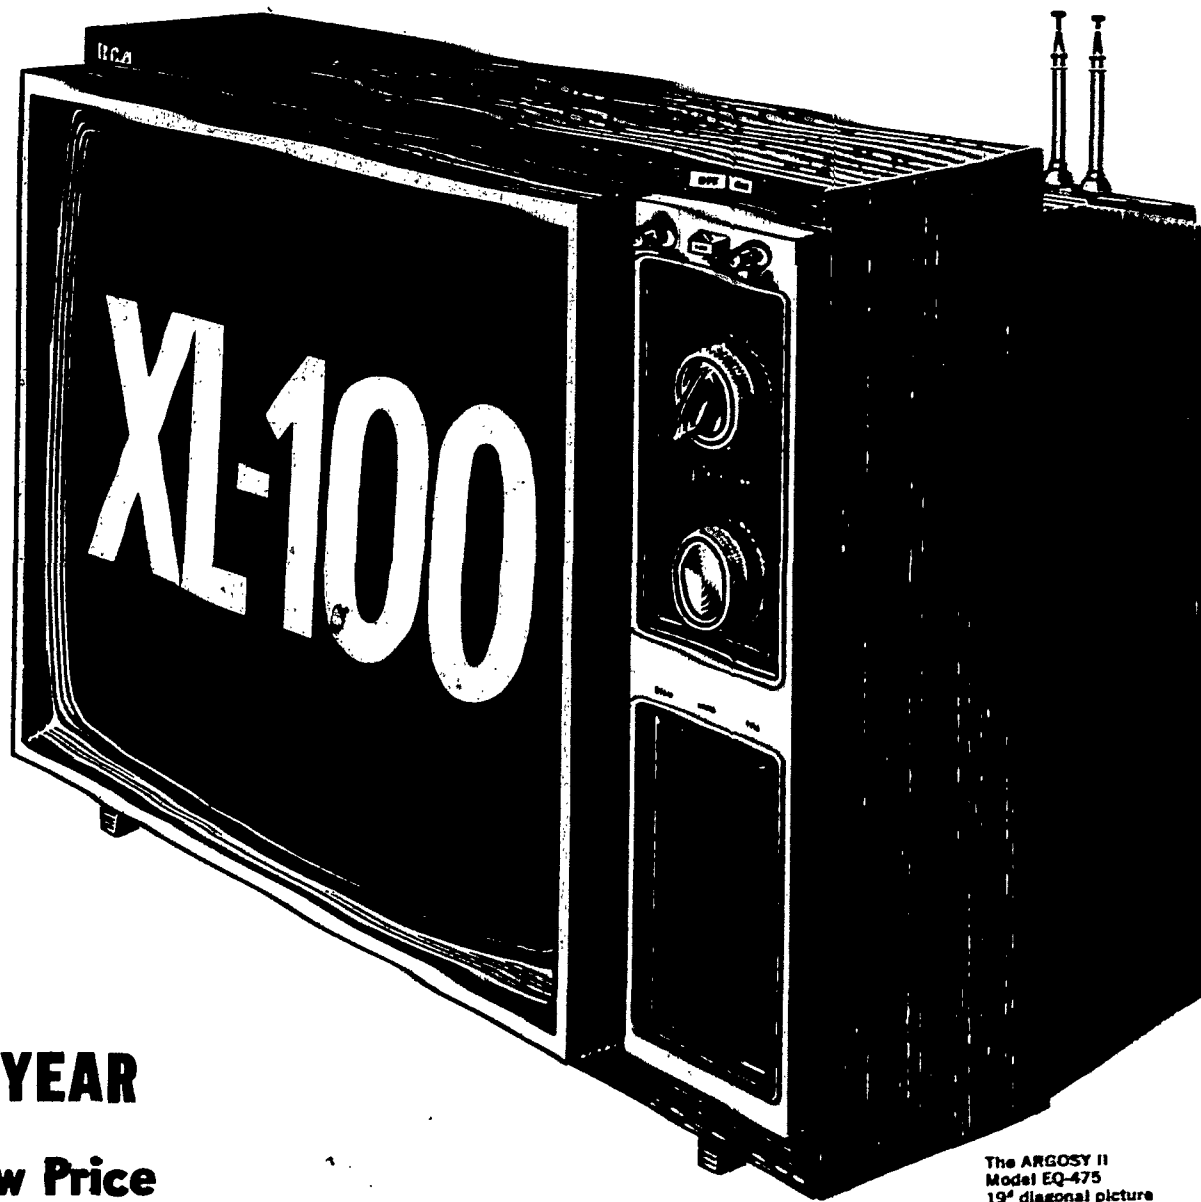

WE'LL LET RCA XL-100 do our bragging

Argosy II—
100% Solid State
AccuColor® with
circuitry designed
to perform longer
with fewer repairs!

The ARGOSY II
Model EQ-475
19" diagonal picture

NO CHASSIS TUBES

**SO GOOD IT'S
GUARANTEED 1 FULL YEAR**

Get Charlotte's Low, Low Price

SPECIAL SALE!

OF FLOOR MODEL SAMPLES
OF RCA ACCUCOLOR
TELEVISION. MANY FURNITURE
STYLES. PURCHASER
SATISFACTION GUARANTEED
RCA
IN HOME SERVICE FOR
ONE FULL YEAR

XL-100
100% Solid State AccuColor

XL-100
100% Solid State AccuColor

GET CHARLOTTE'S LOW, LOW PRICE

CHARLOTTE APPLIANCES
3200 LAKE AVE.

"Famous For Saving People Money"