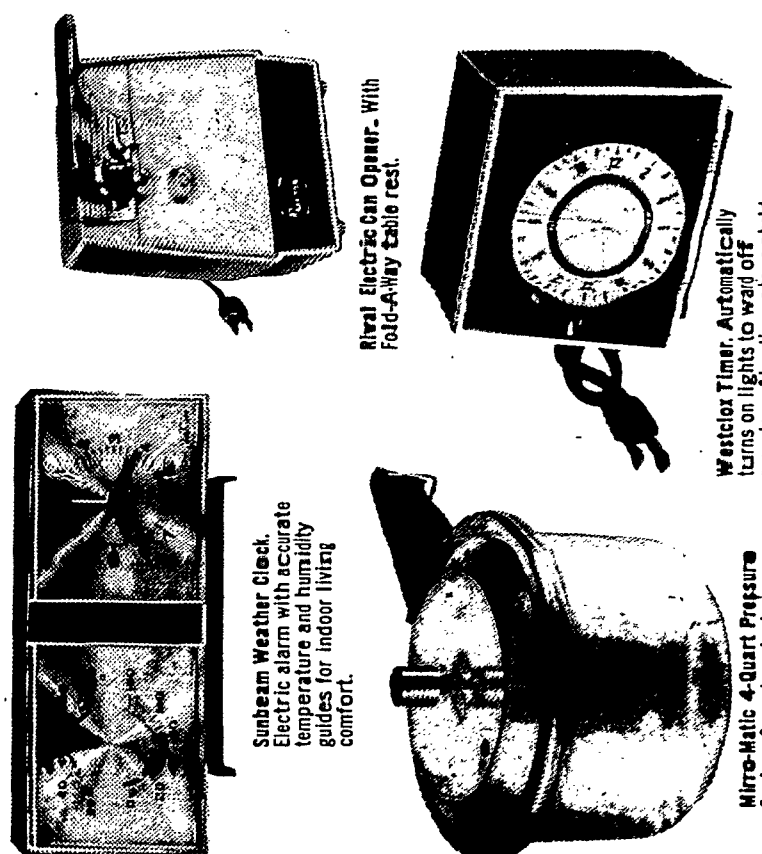

Sunbeam Weather Clock. Electric alarm with accurate temperature and humidity guides for indoor living comfort.

Rival Electric Can Opener. With fold-away table rest.

Choose one of these free gifts for a new account of $100 or more, or an additional deposit of $100 or more. (Sorry, gift must be picked up at the bank.)