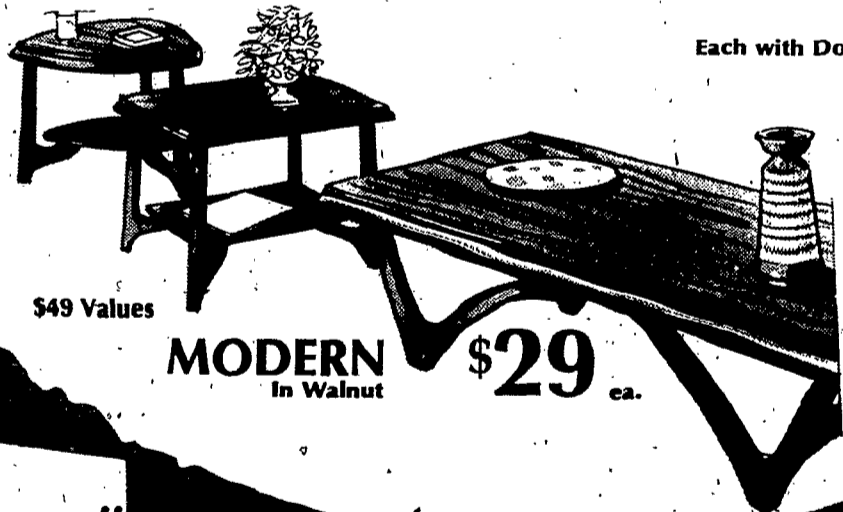

Cocktail

\$79 SUPERBLY CRAFTED PEDESTAL BASE
COMMODES

Your Choice: **\$55** ea.

WIPE CLEAN
TOPS OF:

Glass Over
Carving
Imported Black
Slate

Burled Border

Imported Portuguese Marble

Each with Door Storage

\$49 Values

MODERN
In Walnut **\$29** ea.

"Fashionable Fold-ups"

Walnut finish
with Black or
Olive Vinyl
Seat Cushions.
Set-up
in seconds.
Stand sturdily.
Store Easily!

\$15 ea.
SAVE MORE! 2 for \$25

Lauer's

Light-up with "Crazy-Legs"

versatile, adjustable
lighting! 24" to 52"
5" Swivel Shade
in Red, Yellow,
Blue, White—
Black, polished
chrome stand
\$17.95 ea.

Save More! 2 for \$33