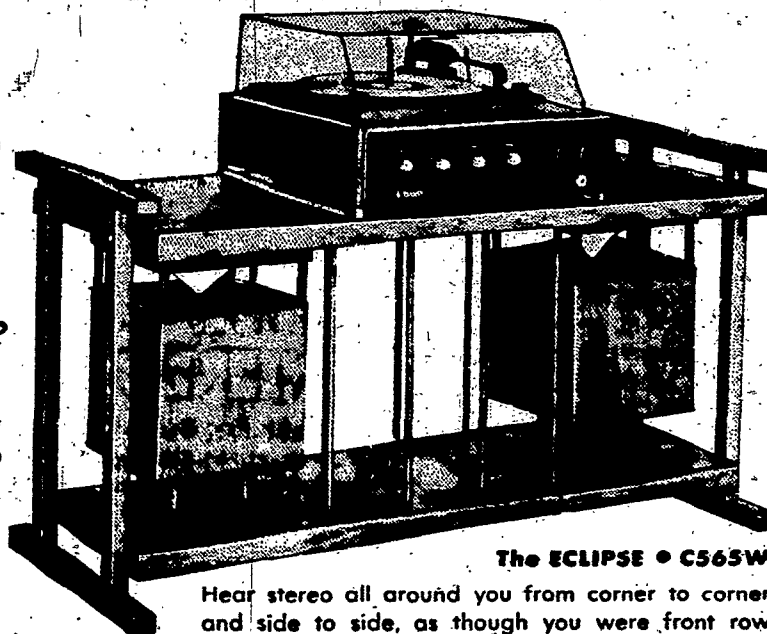

## OF QUALITY

**21" SUPER-SCREEN**  
Black & White Portable

**PORTABLE STEREO**

**AM/FM WALLET RADIO**

**SOLID STATE STEREO**

**ZENITH Christmas Gift of Music**

top artists  
all time  
favorites

YOURS FOR ONLY

## ZENITH MODULAR STEREO SYSTEM

**The ECLIPSE • C565W**

Hear stereo all around you from corner to corner and side to side, as though you were front row center at a live performance. Features 100 Watt peak music power solid-state amplifier; Stereo Precision record changer with Micro-Touch® 2G Tone Arm and cue control. Tape input/output and stereo headphone jacks. Grained Walnut color. Thermoplastic dust cover.