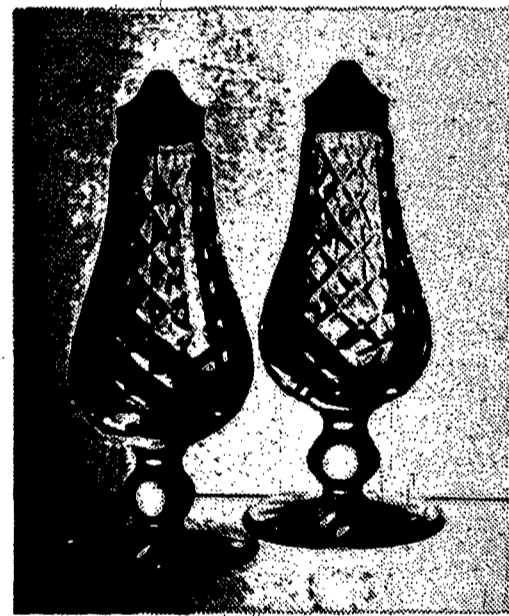

**CHRISTMAS
COMES TO
SIBLEY'S**

**WITH LOVE
FROM IRELAND . . .
SIGNED
ORIGINAL
WATERFORD
CRYSTAL**

Each piece of Waterford crystal is a signed original — blown, cut and made wholly by hand. Imported from Ireland, for you. Let Waterford glow in your home. Sibley's Glassware, Fourth Floor, Downtown; Irondequoit, Southtown, Greece, Eastview.

Lismore wine decanter, 43.50

Ash tray, 15.50

Compote, \$18

salt and pepper shakers, ea., \$13

10" Flower vase, \$30

Pitcher, \$20

Fruit bowl, 32.50

SIBLEY'S DOWNTOWN OPEN FRIDAY AND SATURDAY NIGHT 'TIL 9; SUBURBAN STORES 'TIL 10 P.M.