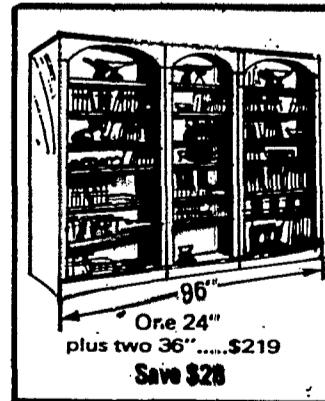

Two 36" units....$159
Save $19

One 24"
plus two 36"....$219
Save $28