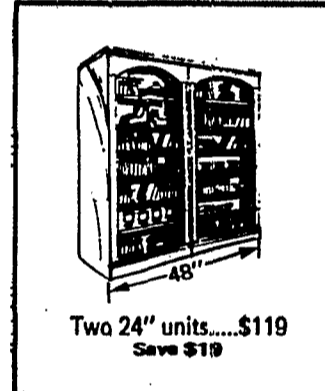

See how little it costs for a Decorative wall full of functional Storage

See these unusual values!

These are sturdy cases . . . all full 78" high. Adjustable shelves offer optional arrangements for the most effective display of books, records and accessories. Levelors in the deep base provide solid "footing" on any floor. These handsomely carved book cases are finished in a mellow tone that blends easily with any decor. Don't miss Lauer's special savings on all of these units!

Special Trio

TWO 24" PLUS ONE 30"

\$199

SAVE \$28

Come to
Lauer's
3300 MONROE AVE.

Two 24" units....\$119
Save \$19

Two 30" units....\$139
Save \$19

Two 36" units....\$159
Save \$19