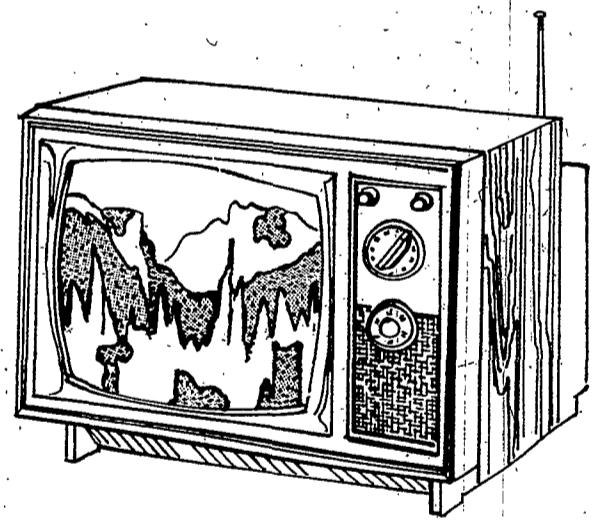

**BETTER HURRY FOR THE SET YOU WANT
...WHEN THESE ARE SOLD, THAT'S IT!**

**NEAT 9" MINI
IN BLACK 'N WHITE
\$69**

- You save \$16
- VHF and UHF tuners
- Built-in antennas
- Walnut-grain finished cabinet

**MOBILE 19" BLACK 'N
WHITE WITH CART
\$129**

- You save \$16
- Super power-grid VHF tuner
- All solid state UHF tuner
- Duo-cone speakers

**COMPUTER-CRAFTED 18" *
COLOR WITH CART
\$349**

- You save \$51
 - A.F.T. (Automatic Fine Tuning) pinpoint the correct signal when you select a channel
 - Powerful 21,500-volt chassis
- *Diagonal measure