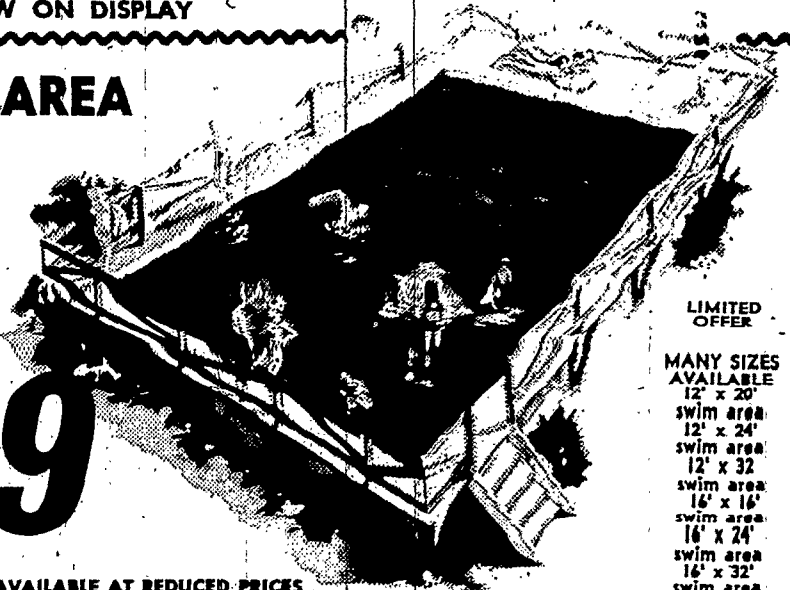

FULL SIZE POOLS NOW ON DISPLAY

12' x 20' SWIM AREA

PACKAGE INCLUDES

Steel bracing, 2" walk around deck, fencing, Vinyl liner, swing-up safety ladder, in pool ladder, meter, meter filter, pump, skimmer, vacuum stabilizer, chlorine tablets and test kit.