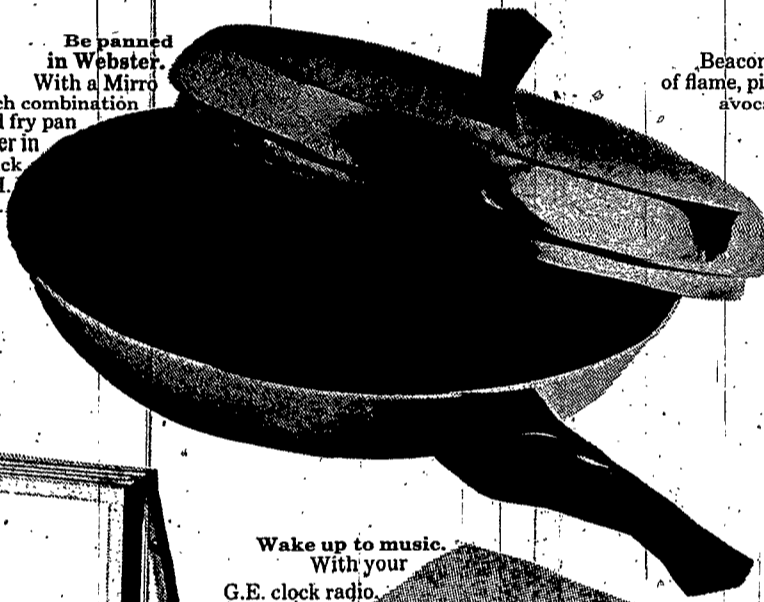

Be panned in Webster. With a Mirror 10-inch combination saute and fry pan with cover in no-stick Teflon II. \$50 Min.

Rest easy. Under a 72 by 90-inch Beacon blanket in your choice of flame, pink, gold, blue, avocado, or lime. \$50 Min.

Dine out. After your cookout with a chef's best friend: the Structo 24-inch barbecue grill. \$50 Min.

Climb the ladder of success. A 27-inch aluminum step ladder to help handymen and handywomen reach their goal. \$50 Min.

Wake up to music. With your G.E. clock radio. \$5000 Min.

Whip up your favorite recipe. With a compact Sunbeam portable Mix-Master. \$5000 Min.

Listen. To a compact Juliette 6-transistor radio with special device for private listening. \$50 Min.