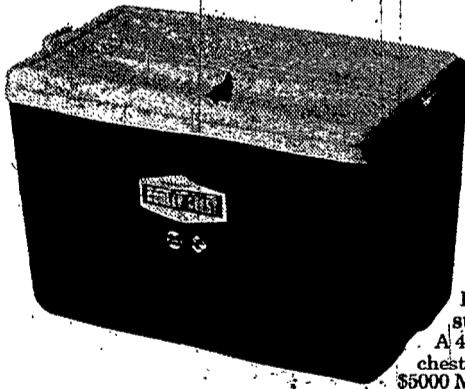

Dine out. After your cookout with a chef's best friend: the Structo 24-inch barbecue grill. \$50 Min.

Climb the ladder of success. A 27-inch aluminum step ladder to help handymen and handywomen reach their goal. \$50 Min.

Wake up to music. With your G.E. clock radio. \$5000 Min.

Whip up your favorite recipe. With a compact Sunbeam portable Mix-Master. \$5000 Min.

Listen. To a compact Juliette 6-transistor radio with special device for private listening. \$50 Min.