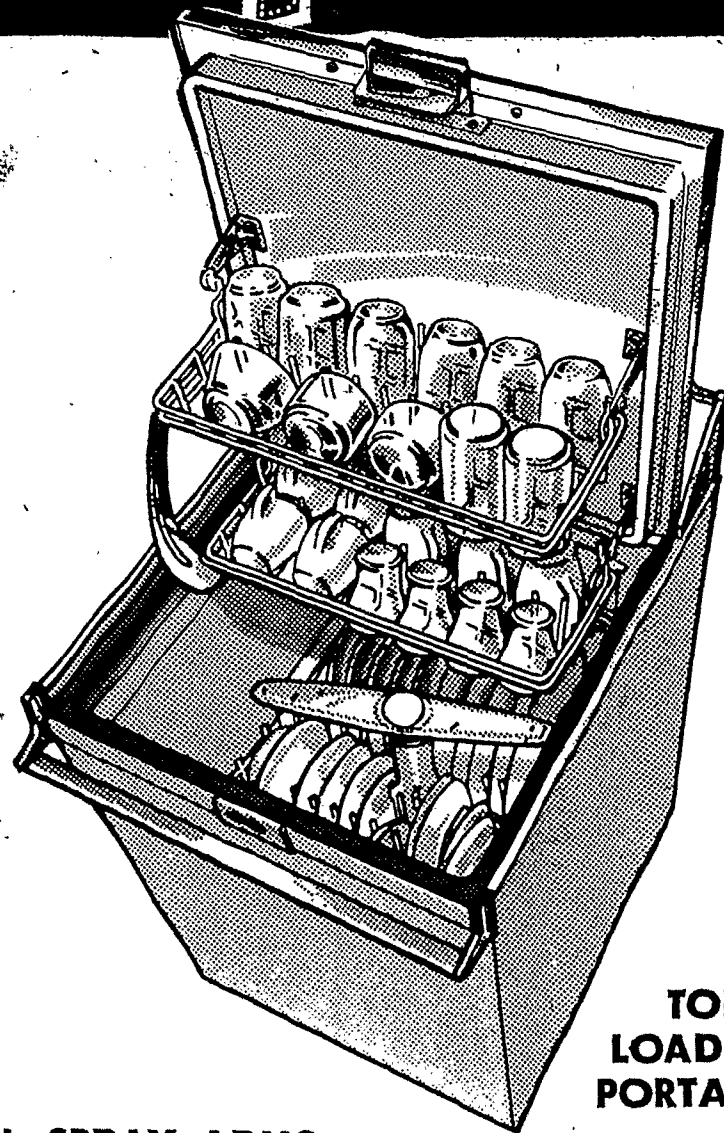

Take your pick

New 1971 Whirlpool DISHWASHERS

WE'VE GOT 'EM. ANY MODEL YOU NEED — WHIRLPOOL FRONT LOADING, TOP LOADING PORTABLES OR UNDER COUNTER MODELS TO BUILD RIGHT INTO YOUR KITCHEN. PLUS ALL THE NEW CONVENIENCE FEATURES TO SAVE YOU TIME AND WORK.

TOP
LOADING
PORTABLES

UNDERCOUNTER

- DUAL SPRAY ARMS
- IN THE DOOR SILVERWARE BASKET
- DOUBLE WALL CONSTRUCTION
- SELF CLEANING FILTER
- PORCELAIN LINERS

FRONT LOADING
PORTABLES

- AUTOMATIC CYCLES WITH PUSHBUTTON CONTROLS
- REVERSIBLE CUTTING BOARD
- AUTOMATIC DISPENSERS
- GIANT CAPACITY
- RANDOM LOADING
- CHRISTMAS LAY-A-WAY DELIVERY