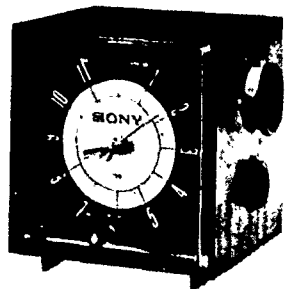

FOR CHRISTMAS GIVE THE ULTIMATE IN VALUE AND RELIABILITY GIVE... SONY

CRF-150. A superb world-wide listening instrument. 13 bands cover the whole broadcasting range in FM, Short Wave, Medium Wave and Long Wave. Interference free SW reception using double conversion superheterodyne circuitry. Easy-to-operate rotary slide rule dial scale. Features include: advanced solid state circuitry; high sensitivity and selectivity with efficient antenna systems.

SPECIFICATIONS†

8FC-69WA. This FM/AM Digimatic clock radio has large illuminated easy-to-read numerals. You tell the time instantly—minute by minute. Once the time is set and the auto button is pressed the radio turns on automatically once a day every day. For instant AM or FM, just press the manual button. It's smartly set in walnut finished hardwood. More features: comfortable extension pillow speaker for private listening, radio/buzzer alarm, continuous high-low tone control and sleep timer up to an hour.

6RC-23. This cube shaped AM clock radio is so compact that you can place it anywhere. Its large face makes it easy to tell the time and there's an amazing 450 milliwatts of output power. The resonant sound chamber cabinet is a rich walnut grain finish designed to enhance any decor. Clock controls are all out front for easy setting, to wake you to music or news.

An Economical FM Stereo/FM-AM Receiver Offering Fine Component Quality. Add to the Sony HST-330 speakers of your choice and enjoy FM stereo, FM and AM broadcasts. For a complete music system, add a record changer or tape deck, at any time. With records or tapes, the HST-330 delivers smooth, clean sound over the complete audible range.