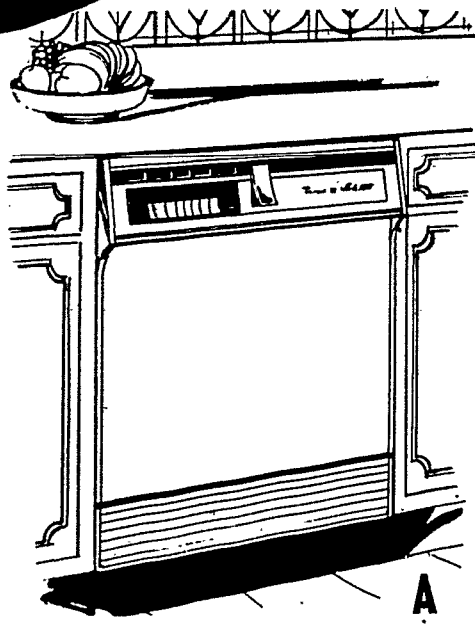

SHOP NOW at MONROE

Whirlpool portable dishwasher features Slim-Look styling

WHIRLPOOL FEATURES

- SELF CLEANING FILTERS
- DOUBLE SPRAY ARMS
- MAPLE CUTTING BOARD
- LARGEST CAPACITY

PRICED FROM \$148

DELIVERY NOW OR LAYAWAY FOR CHRISTMAS

CHOOSE THE STYLE YOU NEED

- BUILT-IN OR PORTABLE
- A - UNDER COUNTER
 - B - FRONT LOADING
 - C - TOP LOADING

BUDGET TERMS AT LOWEST BANK RATES

SERVING ROCHESTER FOR OVER 40 YEARS!

MONROE APPLIANCE

TV • APPLIANCES • FURNITURE • CARPETING