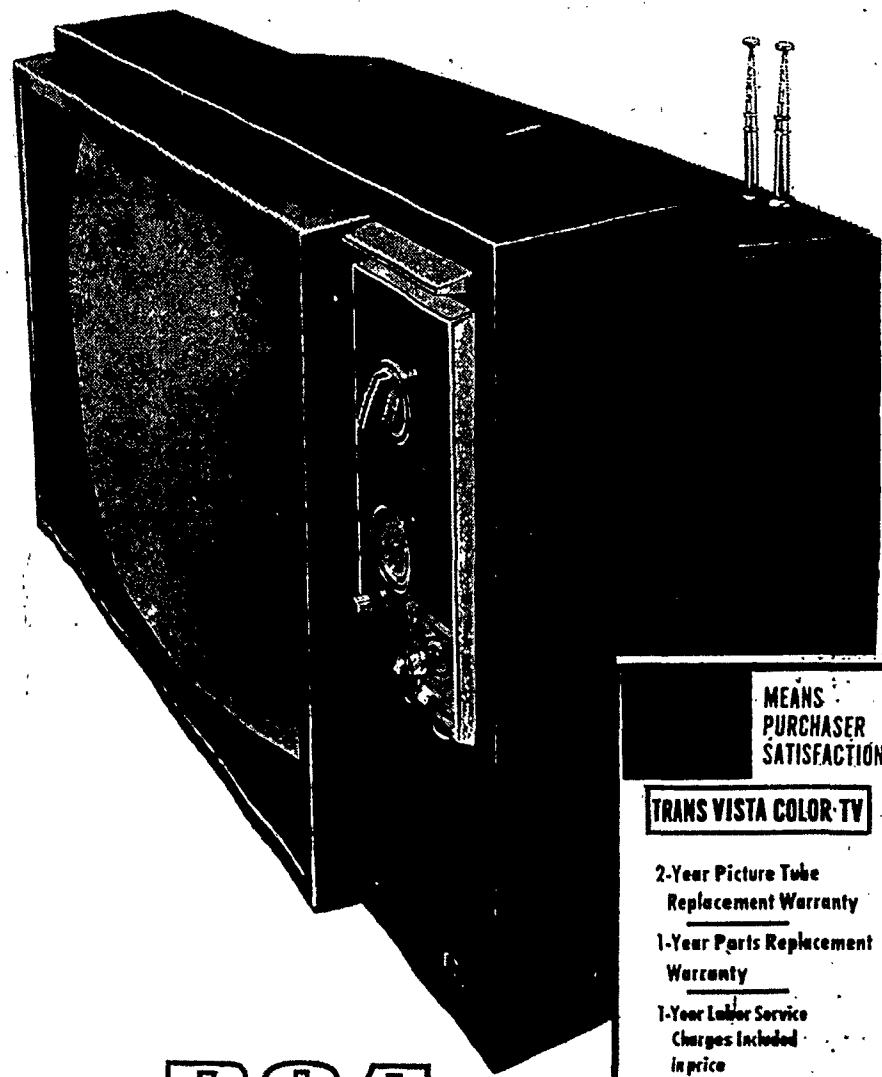

RCA

Some people want
the best and won't
settle for less.

**100% SOLID
STATE COLOR**

TV PORTABLE

**ALL
TRANSISTORIZED
NO TUBES!**

For such people
RCA proudly
presents The Argosy:
the most advanced, most
reliable, most compact 18" (diag.)
RCA portable color ever built.

RCA

MEANS
PURCHASER
SATISFACTION
TRANS VISTA COLOR-TV
2-Year Picture Tube
Replacement Warranty
1-Year Parts Replacement
Warranty
1-Year Labor Service
Charges Included
in price

\$459⁹⁵
PRICE
INCLUDES
1 YEAR
SERVICE

Rollaway Stand Included

- Ultra-slim cabinet—20% slimmer than previous 18" (diag.) models.
- Compact picture tube with the sharpest color picture you'll find.
- Eleven lock-in AccuCircuit modules for fast, easy service.
- Five solid integrated circuits—the most advanced type of circuitry used in TV today.
- Super-powerful Trans Vista 100 chassis with 22,000-volts for picture power.
- RCA's Automatic Fine Tuning (A.F.T.) for locked-in picture fidelity.