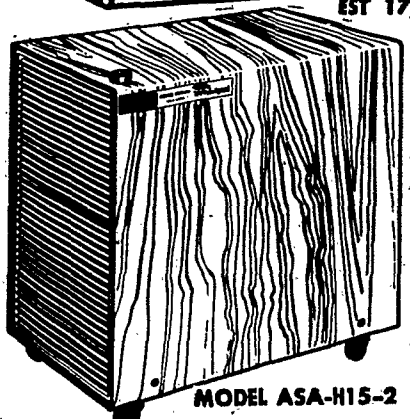

- Frost Free Refrigerator Section
- Frost Free 124 lb. Zero Degree Freezer
- 59 1/2" high 29 3/4" wide
- Twin Crispers
- 2 Separate Temperature Controls
- Slide out Shelf

Get Jung's
Low, Low Truckload
Sale Price on this
Space-Saver.
Fits Your Space
without
Remodeling

Whirlpool
16.5 cu. ft.
\$266⁰⁰
WT

NO-FROST CONVENIENCE PRICED FOR SAVINGS!

No defrosting ever,
not even in the 135 lb.
"zero-degree" freezer

- Bushel-size Twin Crispers
- Separate Cold Controls
- Cantilever Shelves
- Super-Storage Door with Built-in Butter keeper and egg nests
- Meat Keeper