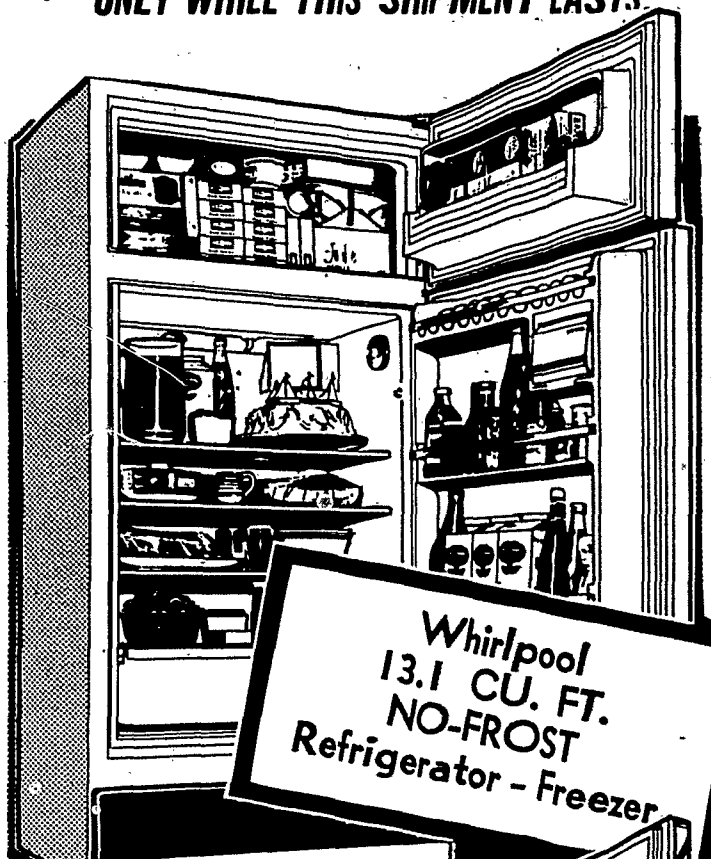

JUNG'S Whirlpool APPLIANCE TRUCKLOAD SALE!

HURRY! HURRY! HURRY! SENSATIONAL SAVINGS.
MANY MODELS TO CHOOSE FROM. SPECIAL PRICES
ONLY WHILE THIS SHIPMENT LASTS.

Whirlpool
13.1 CU. FT.
NO-FROST
Refrigerator - Freezer

- Frost Free Refrigerator Section
- Frost Free 124 lb. Zero Degree Freezer
- 59 1/2" high 29 3/4" wide
- Twin Crispers
- 2 Separate Temperature Controls
- Slide out Shelf

Get Jung's
Low, Low Truckload
Sale Price on this
Space-Saver.
Fits Your Space
without
Remodeling

Whirlpool
16.5 cu. ft.
\$266⁰⁰
WT

NO-FROST CONVENIENCE PRICED FOR SAVINGS!

No defrosting ever,
not even in the 135 lb.
"zero-degree" freezer

- Bushel-size Twin Crispers
- Separate Cold Controls
- Cantilever Shelves
- Super-Storage Door with Built-in Butter keeper and egg nests
- Meat Keeper