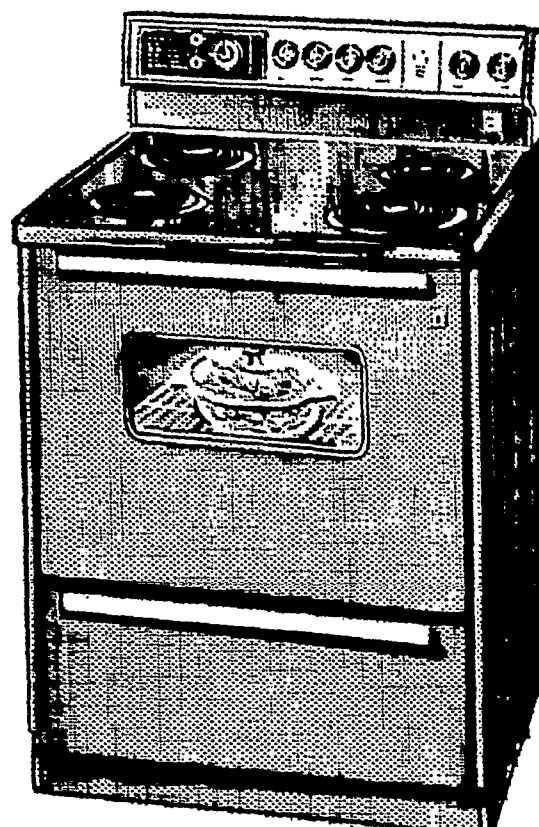

Model
SD 650L

Model
WWA 7400L

GE's FILTER-FLO • MULTI-SPEED WASHER

Special Closeout Price

\$217.00

"Filter-Flo" is a continuous recirculation of wash water that filters lint from clothes. It works at all wash speeds and water levels and automatically dispenses detergent. The Mini-Basket carefully washes up to two pounds of leftovers, colored, or delicate garments you would normally do by hand. A new enzyme soak cycle allows clothes to soak for about 30 minutes before being washed, permitting you to use the newest detergents without the mess of separate soaking tubs, etc. And a permanent press cycle sprays cold water during the spin cycle to eliminate hard creases.

Available
in white
only.

Model
J 331L

GE's 30 INCH AUTOMATIC ELECTRIC RANGE

\$229.95

This GE electric range, Model J331L, lets you come and go as you please and still have supper ready by dinnertime. The easy-to-set timer operates just like an alarm clock. Make the proper temperature and time settings before you leave the house, and the oven will turn on automatically and turn off when the preset cooking time has elapsed. In addition this electric range is easy to clean. The picture-window oven door is quickly removed to permit easier cleaning of the oven, and the electric burner rings tilt upward so that reflector pans can be removed and washed in the sink. A large storage drawer slides out at the bottom of the range, giving you lots of space for utensils of all sizes. Color choice available.