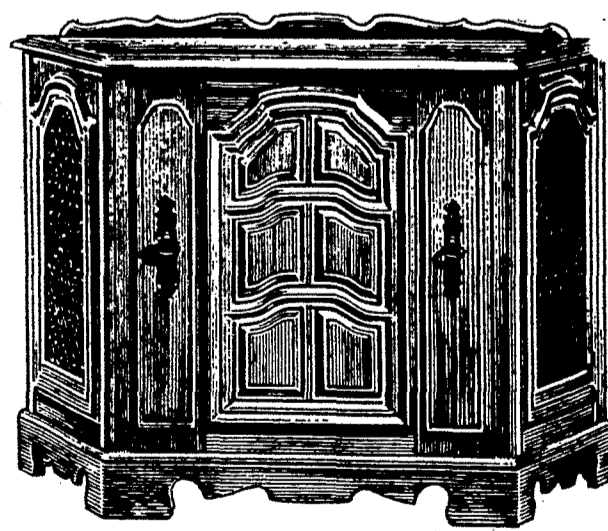

GM 539

VLT 80

$198

RCA FACTORY SERVICE INCLUDED IN ALL SALE PRICES

CHARLOTTE

**APPLIANCES
3200 LAKE AVE.**

OPEN EVES, ★ FREE PARKING