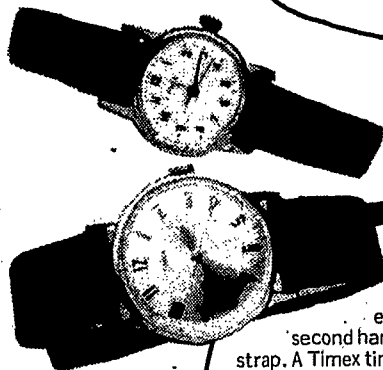

Man's Timex Wristwatch. A mercury-chrome-plated watch to suit a man's taste. It has a plain dial, a sweep second hand, and a black genuine leather band. A watch to be enjoyed for years.

FREE GIFTS

ARE AVAILABLE AT ALL COMMUNITY OFFICES

Corner of Main & Clinton □ Midtown Plaza □ Exchange and Broad
□ 100 West Ave., near Bull's Head □ 424 Ridge Rd. West □ 300
Waring Road □ 2000 Monroe Avenue (near the Twelve Corners in
Brighton) □ Corner S. Main and Church, Pittsford

Community Savings Bank

Telephone 454-6200

Member F.D.I.C.