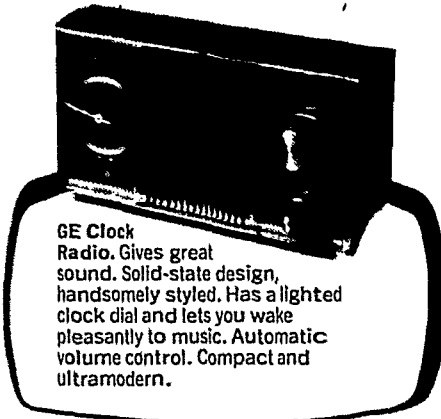

Offer begins
Thursday,
June 4

FREE FOR THE MONEY AND 6% TOO

at Community Savings Bank

Free gift for a new account of $1,000 or more or for an additional deposit of $1,000 or more—or for a Bonus Term Account of $5,000. You have your choice of one of these famous national brands. Only one gift to a customer while the supply lasts. Stop in for the gift of your choice... or bank by mail and we'll deliver the gift to you.

6% Bonus Term Savings Accounts: 6% annual interest guaranteed for deposits from 2 to 5 years. 5¾% annual interest guaranteed on deposits for 12 months. 5¼% annual interest guaranteed on

deposits for 90 days. All interest compounded and available quarterly, can be credited to your account or mailed to you, or deferred until the end of the term. On deposits of $5,000 or more, interest can be paid to you *monthly*.

5% Day of Deposit/Day of Withdrawal Accounts: 5% annual interest, compounded daily and paid quarterly, from the day you put your money in until the day you take it out.

5% Regular Savings Accounts: 5% annual interest, compounded daily and paid quarterly.

And money deposited by the 10th of any month earns dividends from the 1st of the month.

You can deposit up to $25,000 in an individual account, and up to $50,000 in joint or trust accounts. The $1,000 or more or $5,000 or more you deposit must be in addition to any present savings balance you now have in Community. A deposit of $5,000 or more must be maintained for 12 months.

Get your FREE GIFT. Open or add to your account soon, in person or by mail, at any Community Savings Bank office.

Get one of these FREE GIFTS for a new account (or additional deposit) of $1,000 or more.

Get one of these FREE GIFTS for a new Bonus Term Account of $5,000 or more.

FREE GIFTS

ARE AVAILABLE AT ALL COMMUNITY OFFICES