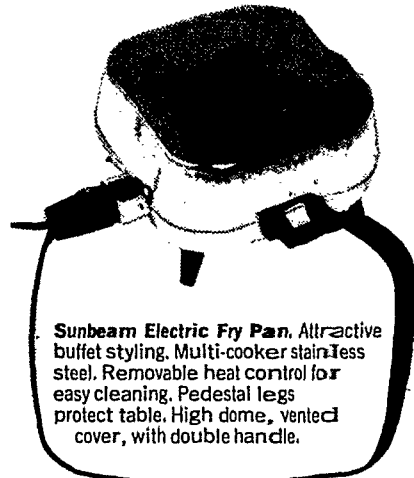

Spray/Steam/Dry Iron. By Proctor-Sylex with "Spray Control" action. Teflon-coated soleplate gives smoother ironing—no sticking. Even-heat steam vents provide full uniform steam coverage. New "no drip" nozzle.

Sunbeam Electric Fry Pan. Attractive buffet styling. Multi-cooker stainless steel. Removable heat control for easy cleaning. Pedestal legs protect table. High dome, vented cover, with double handle.