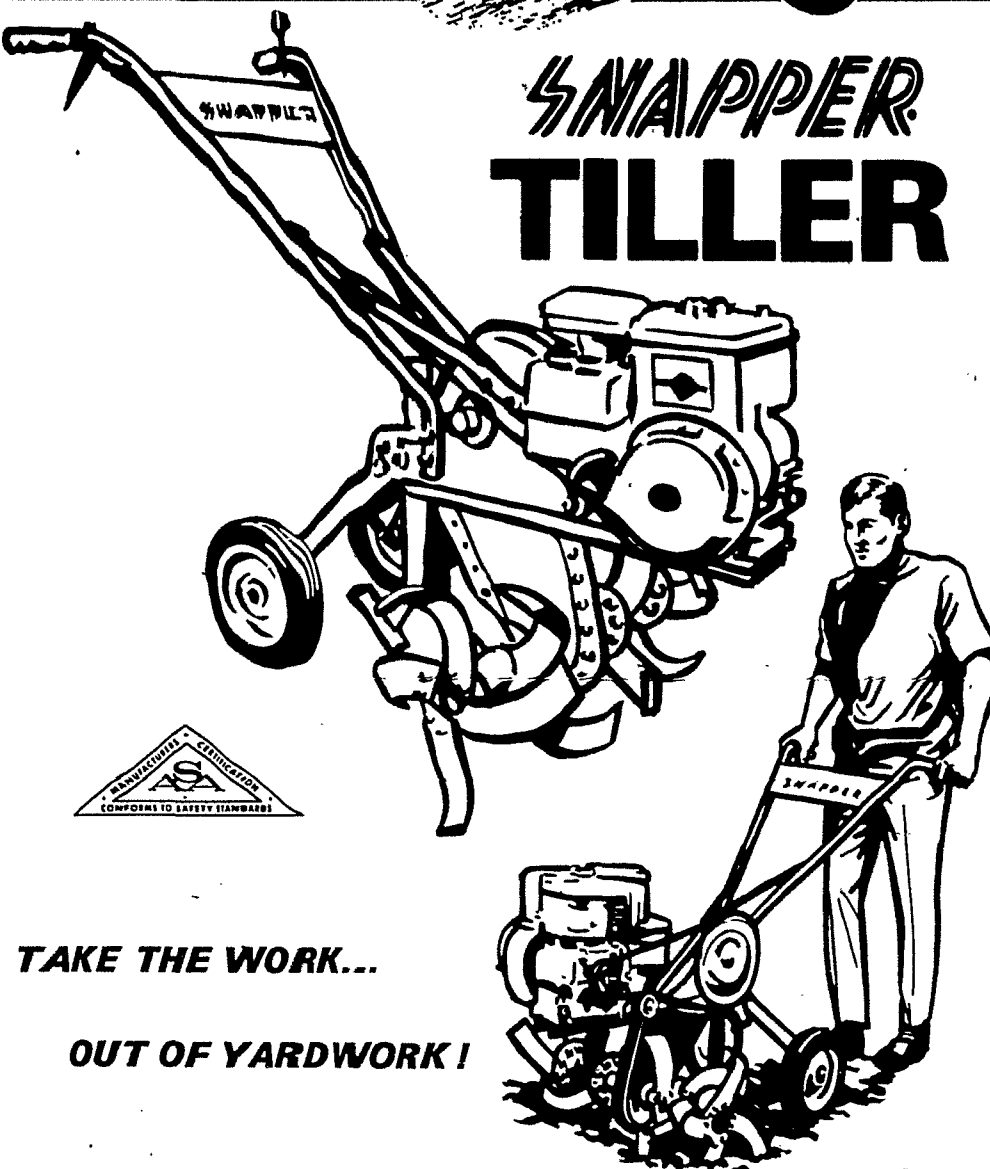

TAKE THE WORK...

OUT OF YARDWORK!

Here is a rotary tiller worthy of the Snapper name... years of research and testing have gone into its design and engineering. It is extremely well balanced and easy to handle... and yet it can do the hard tough jobs. Snapper Tillers are ruggedly built with dependable chain drive to provide years of satisfaction and service. Snapper Tillers are the choice of both the professionals and the homeowners. Check the many outstanding features that make the Snapper Tiller THE TILLER to buy.

Come in and see the **FULL SNAPPER LINE** PRICES START AT $109.95
ROCHESTER HOLLOW GRINDING CO.
34 STUTSON STREET Phone 865-9725 ROCHESTER, N. Y.