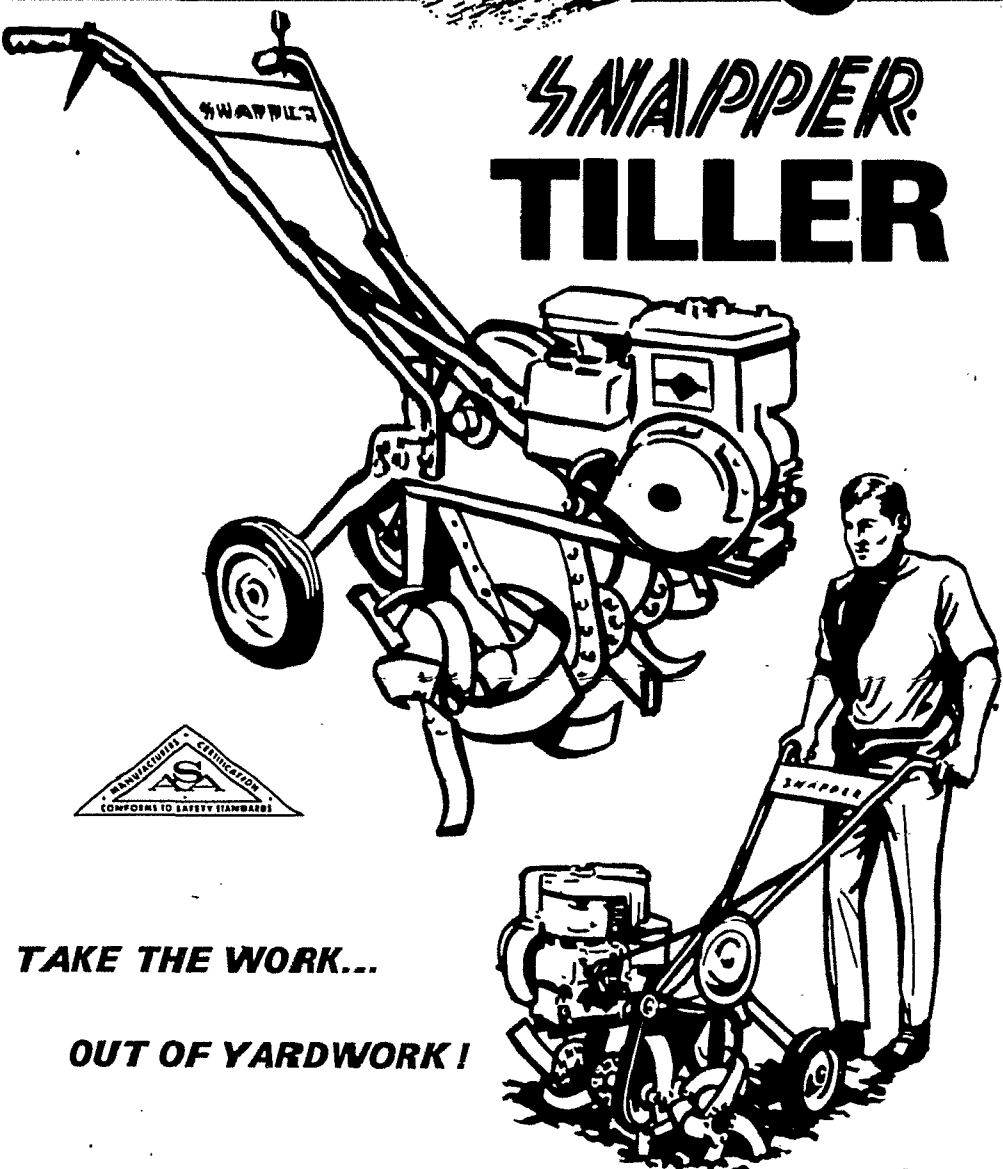

TAKE THE WORK...

OUT OF YARDWORK!

Here is a rotary tiller worthy of the Snapper name... years of research and testing have gone into its design and engineering. It is extremely well balanced and easy to handle... and yet it can do the hard tough jobs. Snapper Tillers are ruggedly built with dependable chain drive to provide years of satisfaction and service. Snapper Tillers are the choice of both the professionals and the homeowners. Check the many outstanding features that make the Snapper Tiller THE TILLER to buy.

Come in and see the **FULL SNAPPER LINE** PRICES START AT $109.95
ROCHESTER HOLLOW GRINDING CO.
34 STUTSON STREET Phone 865-9725 ROCHESTER, N. Y.