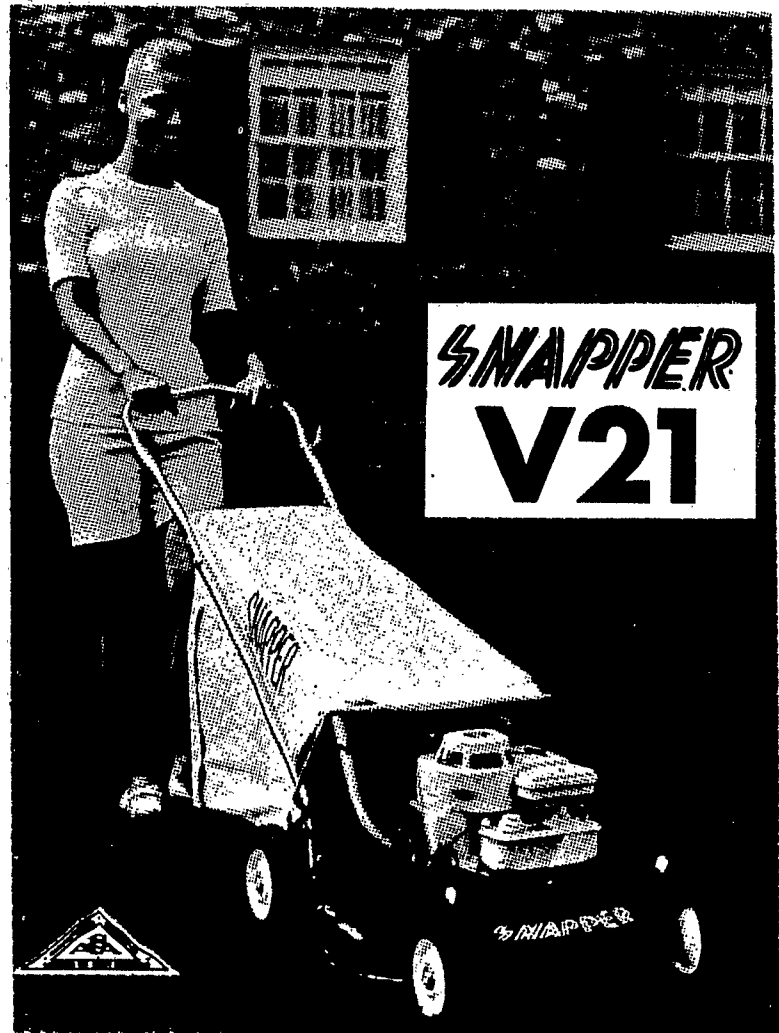

Cut your grass the easy way...
Just RIDE and GUIDE!

Snapper Comet mowers are unexcelled for ease of handling and comfort for the operator... and they are unexcelled in mechanical features, too. Big 5 to 7 HP gasoline engines with or without electric starters; all steel construction; com-

pletely enclosed transmission with sealed-in lubricant for longer life. 5 speeds forward plus reverse. Instant cutter height adjustment 1" to 4". 26", 30" sizes. We invite you to compare Comet with any other riding mower.

Works for you...all year 'round!

Get a **SNAPPER V21**

...the 4 in 1 lawn and yard care implement

- ① **MOWS**
  and bags your grass!
- ② **VACUUMS**
  your lawn while you're mowing.
- ③ **BLOWS**
  your driveways and walks clean. Just remove grass catcher and put on "down-flector."
- ④ **LEAF CLEAN-UP**
  Great in the Fall!! picks up leaves and pine straw and bags 'em as you mow.

the most useful equipment you can buy!

Snapper V21 is the easy-handling, multi-purpose mower that DOES MORE FOR YOU. Perfectly balanced, and a joy to handle. You can use it with or without bagging attachment as you wish. Close trim on either side. Smooth, level cut even with bag full of grass. Hand-propelled and self-propelled models; electric start models available at extra cost.