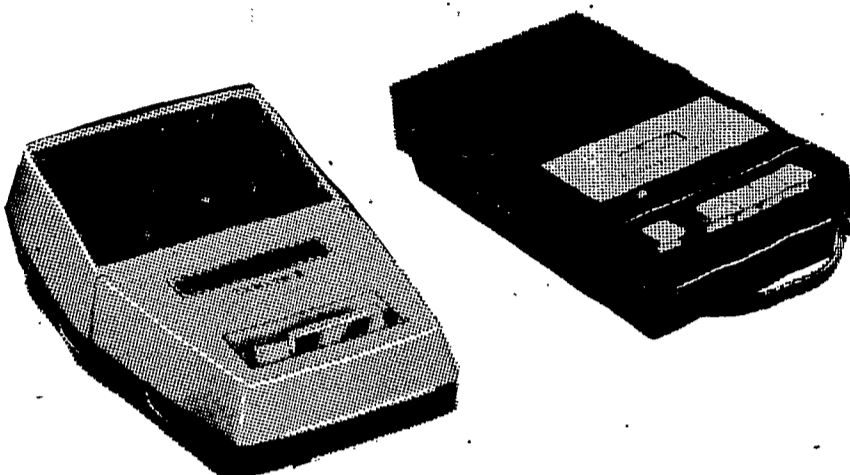

# VACATION

**Zenith quality  
in cassette tape convenience**

**SUPER SCREEN 16" TV**

The DISCOVERER • A1810 DIAG.

**COMPACT LIGHTWEIGHT  
PORTABILITY**

Distinctive rectangular styled cabinet in Charcoal Gray and White, or Dark Brown and Beige. 16,000 volts of picture power.

**THE CLASSMATE • Model A608**  
Recording microphone with remote start/stop switch; automatic record level control. Fast forward/rewind; stop, cassette up pushbutton controls. Operates on D batteries (not incl.) or AC with optional adapter. Carrying case, microphone and stand, patch cord, blank cassette tape, earphone. Ebony color.