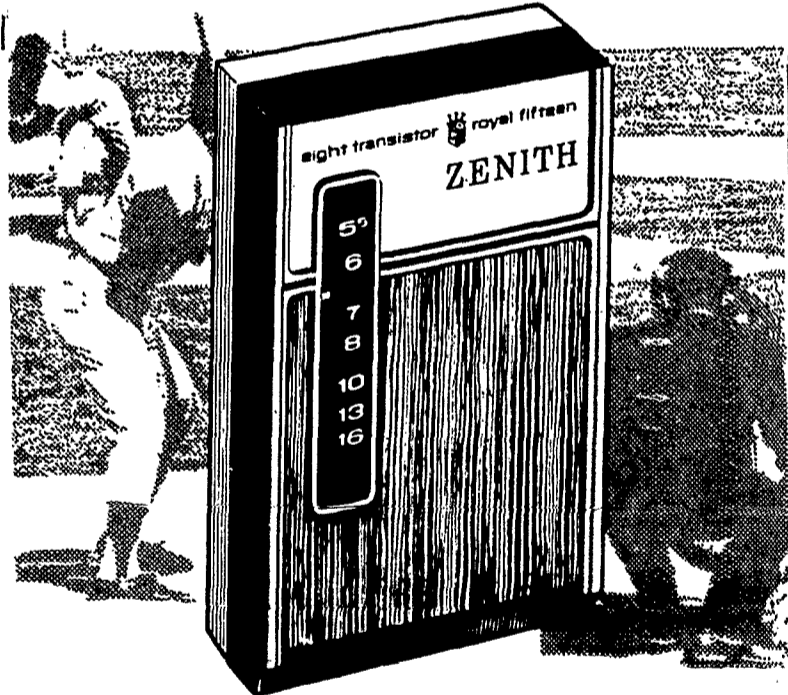

**THE INTERLUDE • Model A625**

Cassette tape convenience plus outstanding FM/AM Radioreception. Pushbutton fast forward/rewind, record, stop, cassette up controls. FM/AM/FM-AFC. Built-in AM antenna; telescoping FM antenna. Remote control microphone, earphone, AC line cord included. Standard D batteries (not incl.) or AC operation. Ebony color.

*The quality goes in  
before the name  
goes on®*

**takes the sound of quality  
...wherever you go!**

**SUPER SCREEN 21" TV**

The FOSTER • A2213W DIAG.

**PORTABLE TV'S BIGGEST PICTURE  
GOES ROOM TO ROOM WITH EASE**

Exciting new portable TV features console screen... console performance... in a compact portable package. Rectangular styled vinyl-clad metal cabinet in grained Kashmir Walnut color. Power Transformer. Dipole Antenna.