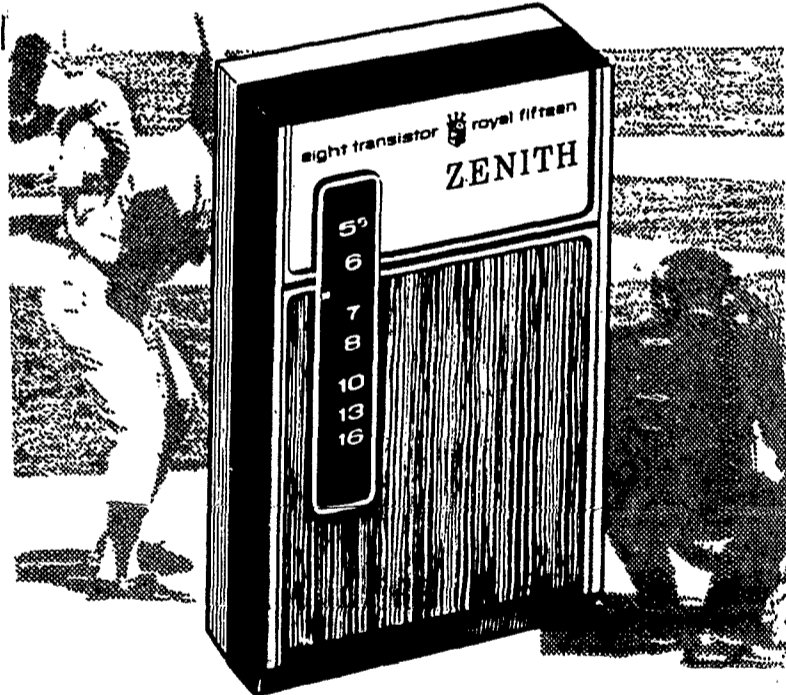

THE INTERLUDE • Model A625

Cassette tape convenience plus outstanding FM/AM Radioreception. Pushbutton fast forward/rewind, record, stop, cassette up controls. FM/AM/FM-AFC. Built-in AM antenna; telescoping FM antenna. Remote control microphone, earphone, AC line cord included. Standard D batteries (not incl.) or AC operation. Ebony color.

*The quality goes in
before the name
goes on®*

**takes the sound of quality
...wherever you go!**

SUPER SCREEN 21" TV

The FOSTER • A2213W DIAG.

**PORTABLE TV'S BIGGEST PICTURE
GOES ROOM TO ROOM WITH EASE**

Exciting new portable TV features console screen... console performance... in a compact portable package. Rectangular styled vinyl-clad metal cabinet in grained Kashmir Walnut color. Power Transformer. Dipole Antenna.