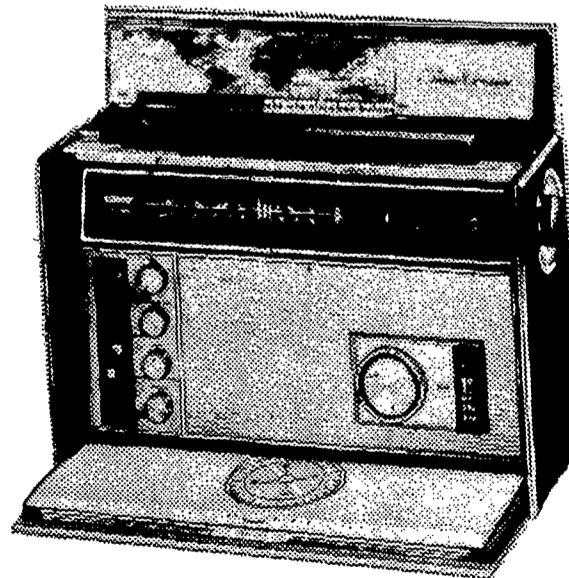

TRANS-OCEANIC
AM/FM/SW
11 WAVE BANDS

REMEMBER

URNS ON THE BEST!

CHARLOTTE

**APPLIANCES
3200 LAKE AVE.**

OPEN EVES. ★ FREE PARKING