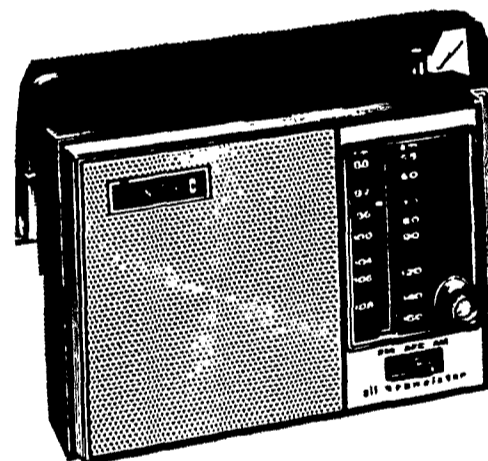

FM/AM 9-TRANSISTOR
PORTABLE RADIO