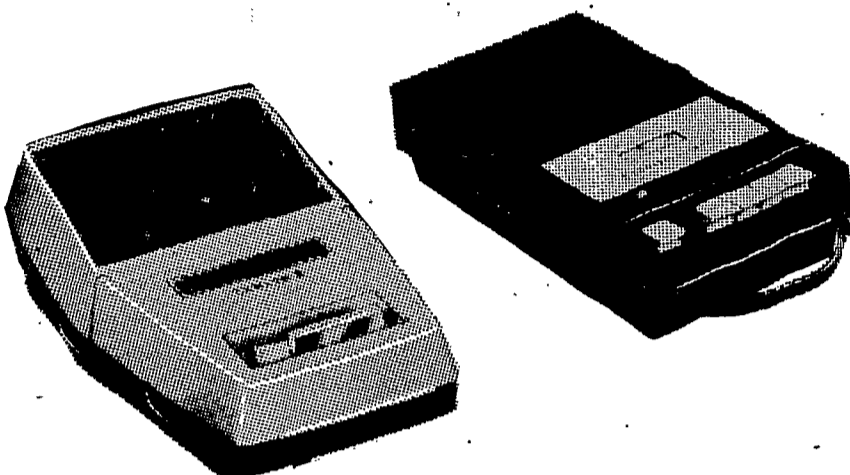

**THIS WAY
TO A PERFECT...**

VACATION

**Zenith quality
in cassette tape convenience**

SUPER SCREEN 16" TV

The DISCOVERER • A1810 DIAG.

**COMPACT LIGHTWEIGHT
PORTABILITY**

Distinctive rectangular styled cabinet in Charcoal Gray and White, or Dark Brown and Beige. 16,000 volts of picture power.

THE CLASSMATE • Model A608
Recording microphone with remote start/stop switch; automatic record level control. Fast forward/rewind; stop, cassette up pushbutton controls. Operates on D batteries (not incl.) or AC with optional adapter. Carrying case, microphone and stand, patch cord, blank cassette tape, earphone. Ebony color.

SUPER SCREEN 19" TV

The SUNNYSIDE • A2005 DIAG.

**ZENITH'S MOST POPULAR
PORTABLES**

The exciting BOLD NEW LOOK in portable TV features an elegant rectangular styled cabinet in grained Walnut color. 20,000 volts of picture power. Monopole antenna.

*The quality goes in
before the name
goes on®*

**takes the sound of quality
...wherever you go!**

SUPER SCREEN 21" TV

The FOSTER • A2213W DIAG.

**PORTABLE TV'S BIGGEST PICTURE
GOES ROOM TO ROOM WITH EASE**