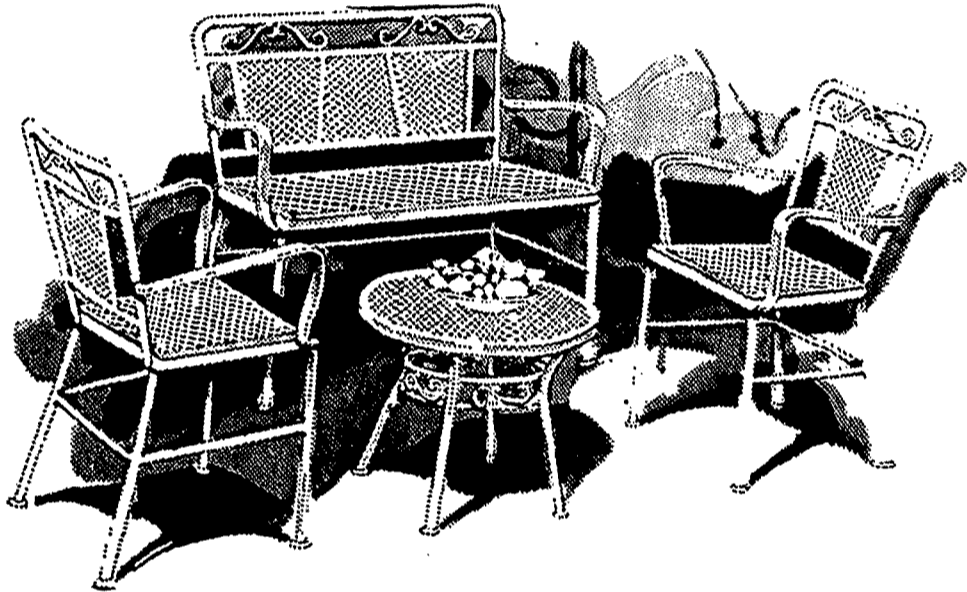

Come to  
**Lauer's**

LAUER'S, 3300 MONROE AVENUE. Opposite Pittsford Plaza

SEE LAUER'S HUGE SELECTION OF BEAUTIFUL  
**Porch and Patio Furniture**  
 for carefree Summer Living

Make the most of the sun-dappled days and soft evening breezes in the summer ahead. Move outside to your porch, yard or patio and enjoy the beauty of Lauer's easy-upkeep, outdoor furniture. It's designed to take family fun and friendly hospitality in stride with sturdy, all-steel, white Frames and a weather resistant Enamel finish. The upholstery is a gay, colorful print or stripes in durable Vinyl that simply wipes clean with soap and water. And Lauer's brings you this charming array of pieces at summer-special prices!

- convenient payments
- free decorating service
- free parking
- phone 381-7900

**4 PC. PATIO GROUP**

This all-weather, White, Endura Mesh Wrought Iron Group includes a Loveseat, 2 Arm Chairs and a Coffee Table. It's handcrafted for years of pleasing outdoors or inside as well.

**\$55**

**CANOPIED SWING**

An old-fashioned favorite with an appeal to every age group. The buoyantly cushioned back and seat are covered in pliable, weather-resistant fabric. The charming, fringed Canopy gives you a shady nook for summer enjoyment without direct sunlight.

**\$75**

**5 PC. DINETTE GROUP**

This Dining Group is also made of Wrought Iron in the lovely White Endura Mesh. Its 36" Round Table and 4 sturdy Chairs provide a beautiful setting for outdoor meals. Solidly constructed, with a weather-resistant enamel finish.