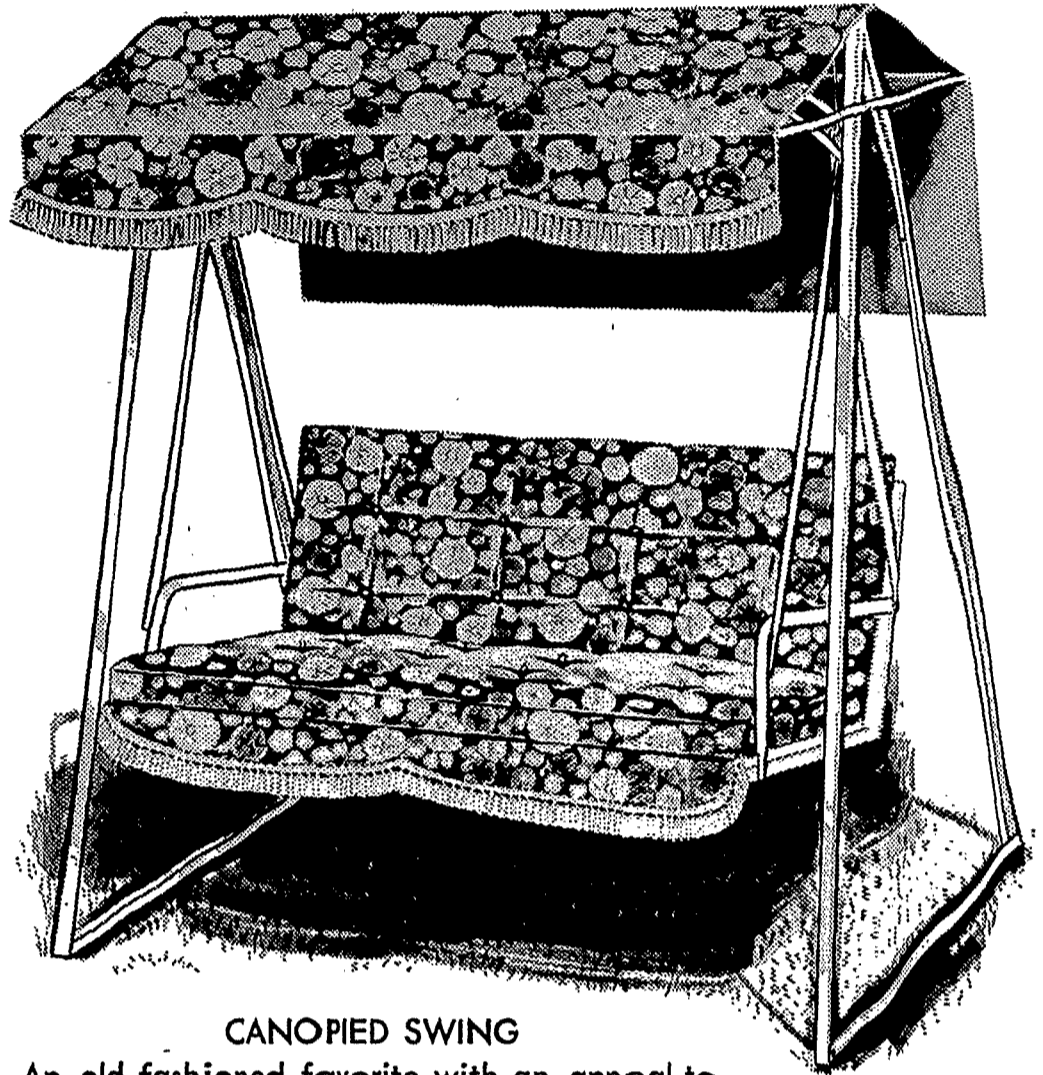

Come to
Lauer's

LAUER'S, 3300 MONROE AVENUE. Opposite Pittsford Plaza

SEE LAUER'S HUGE SELECTION OF BEAUTIFUL
Porch and Patio Furniture
 for carefree Summer Living

Make the most of the sun-dappled days and soft evening breezes in the summer ahead. Move outside to your porch, yard or patio and enjoy the beauty of Lauer's easy-upkeep, outdoor furniture. It's designed to take family fun and friendly hospitality in stride with sturdy, all-steel, white Frames and a weather resistant Enamel finish. The upholstery is a gay, colorful print or stripes in durable Vinyl that simply wipes clean with soap and water. And Lauer's brings you this charming array of pieces at summer-special prices!

- convenient payments
- free decorating service
- free parking
- phone 381-7900

4 PC. PATIO GROUP

This all-weather, White, Endura Mesh Wrought Iron Group includes a Loveseat, 2 Arm Chairs and a Coffee Table. It's handcrafted for years of pleasing outdoors or inside as well.

\$55

CANOPIED SWING

An old-fashioned favorite with an appeal to every age group. The buoyantly cushioned back and seat are covered in pliable, weather-resistant fabric. The charming, fringed Canopy gives you a shady nook for summer enjoyment without direct sunlight.

\$75

5 PC. DINETTE GROUP

This Dining Group is also made of Wrought Iron in the lovely White Endura Mesh. Its 36" Round Table and 4 sturdy Chairs provide a beautiful setting for outdoor meals. Solidly constructed, with a weather-resistant enamel finish.