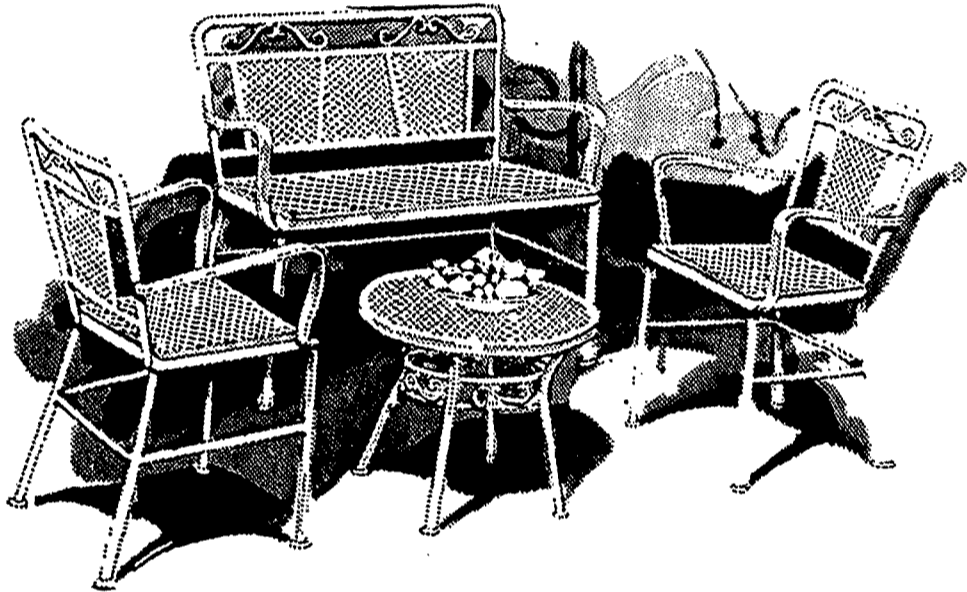

Come to
Lauer's

LAUER'S, 3300 MONROE AVENUE. Opposite Pittsford Plaza

SEE LAUER'S HUGE SELECTION OF BEAUTIFUL
Porch and Patio Furniture
 for carefree Summer Living

Make the most of the sun-dappled days and soft evening breezes in the summer ahead. Move outside to your porch, yard or patio and enjoy the beauty of Lauer's easy-upkeep, outdoor furniture. It's designed to take family fun and friendly hospitality in stride with sturdy, all-steel, white Frames and a weather resistant Enamel finish. The upholstery is a gay, colorful print or stripes in durable Vinyl that simply wipes clean with soap and water. And Lauer's brings you this charming array of pieces at summer-special prices!

- convenient payments
- free decorating service
- free parking
- phone 381-7900

4 PC. PATIO GROUP

This all-weather, White, Endura Mesh Wrought Iron Group includes a Loveseat, 2 Arm Chairs and a Coffee Table. It's handcrafted for years of pleasing outdoors or inside as well.

\$55

CANOPIED SWING

An old-fashioned favorite with an appeal to every age group. The buoyantly cushioned back and seat are covered in pliable, weather-resistant fabric. The charming, fringed Canopy gives you a shady nook for summer enjoyment without direct sunlight.

\$75

5 PC. DINETTE GROUP

This Dining Group is also made of Wrought Iron in the lovely White Endura Mesh. Its 36" Round Table and 4 sturdy Chairs provide a beautiful setting for outdoor meals. Solidly constructed, with a weather-resistant enamel finish.