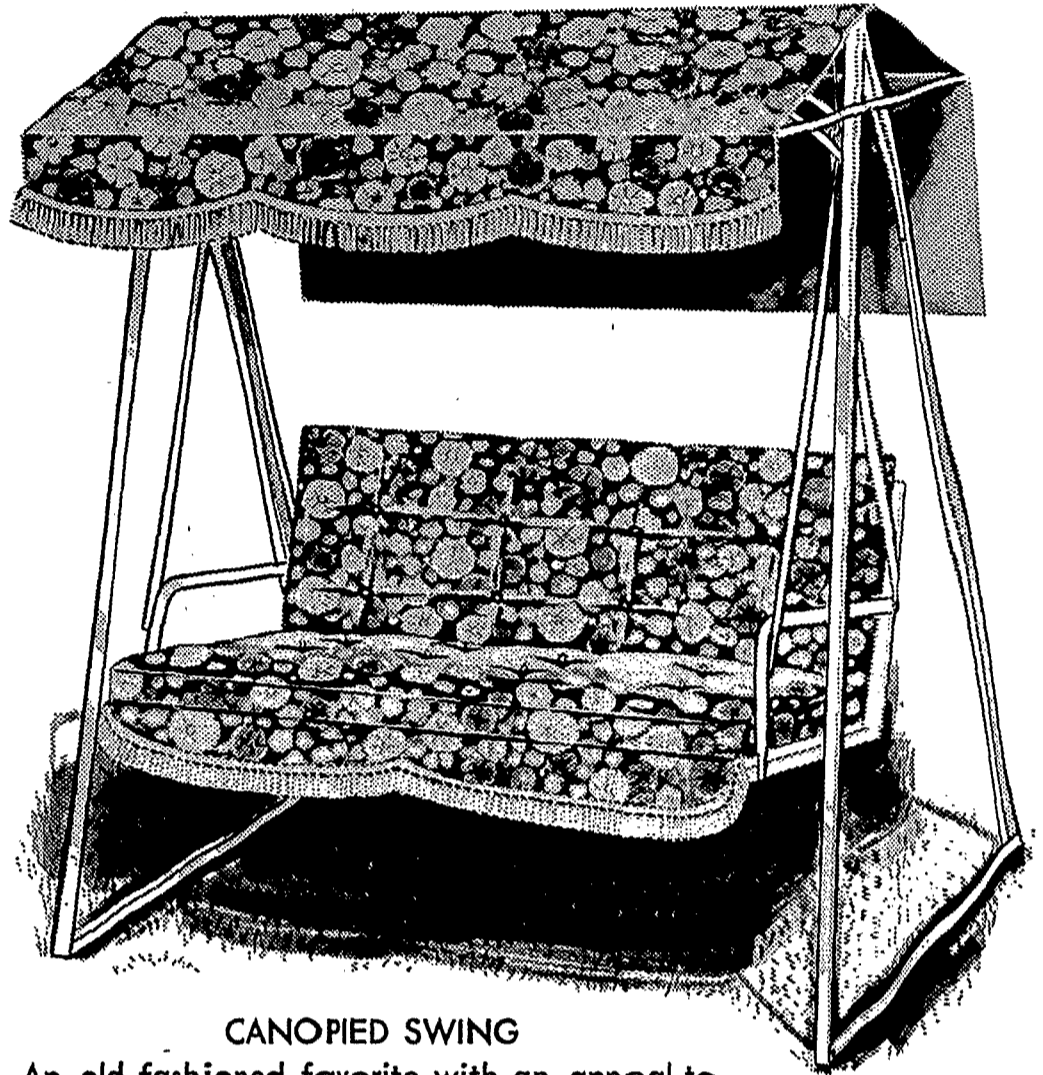

Come to  
**Lauer's**

LAUER'S, 3300 MONROE AVENUE. Opposite Pittsford Plaza

SEE LAUER'S HUGE SELECTION OF BEAUTIFUL  
**Porch and Patio Furniture**  
 for carefree Summer Living

Make the most of the sun-dappled days and soft evening breezes in the summer ahead. Move outside to your porch, yard or patio and enjoy the beauty of Lauer's easy-upkeep, outdoor furniture. It's designed to take family fun and friendly hospitality in stride with sturdy, all-steel, white Frames and a weather resistant Enamel finish. The upholstery is a gay, colorful print or stripes in durable Vinyl that simply wipes clean with soap and water. And Lauer's brings you this charming array of pieces at summer-special prices!

- convenient payments
- free decorating service
- free parking
- phone 381-7900

**4 PC. PATIO GROUP**

This all-weather, White, Endura Mesh Wrought Iron Group includes a Loveseat, 2 Arm Chairs and a Coffee Table. It's handcrafted for years of pleasing outdoors or inside as well.

**\$55**

**CANOPIED SWING**

An old-fashioned favorite with an appeal to every age group. The buoyantly cushioned back and seat are covered in pliable, weather-resistant fabric. The charming, fringed Canopy gives you a shady nook for summer enjoyment without direct sunlight.

**\$75**

**5 PC. DINETTE GROUP**

This Dining Group is also made of Wrought Iron in the lovely White Endura Mesh. Its 36" Round Table and 4 sturdy Chairs provide a beautiful setting for outdoor meals. Solidly constructed, with a weather-resistant enamel finish.