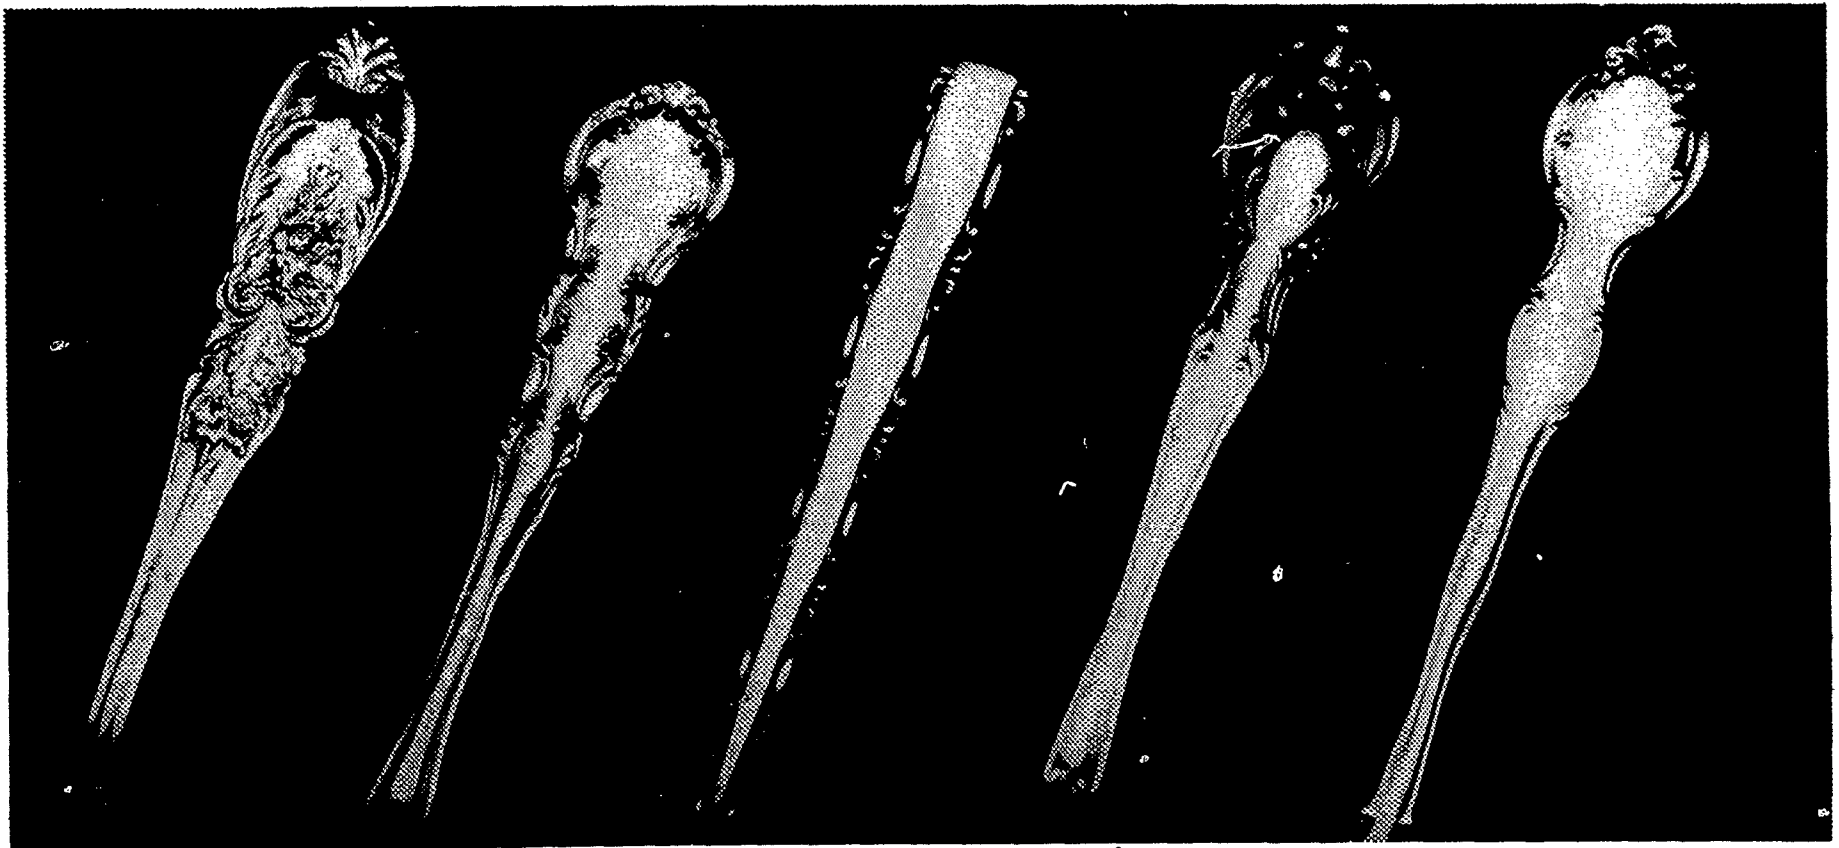

SAVE 35% TO 40% ON WALLACE, INTERNATIONAL AND ALVIN STERLING

32-pc. service for 8

$279 to $299

reg. $132 to $460

reg. $432 to $492

These are spectacular savings and a wonderful chance to own beautifully designed sterling silver from three of the most famous silver companies in the world. Choose your 32-piece services for 8 in the patterns shown. Serving and extra pieces may be ordered. Sibley's Silver Department, Fourth Floor, orders taken at all suburban stores.

1. Richlieu by International, reg. $460 ..... **$299**
2. Irving by Wallace, reg. $432 ..... **$279**
3. Avlia, by Alvin, reg. $440 ..... **$285**
4. Pirouette, by Alvin, reg. $440 ..... **$285**
5. Chateau Rose by Alvin, reg. $440 ..... **$285**

SIBLEY'S DOWNTOWN OPEN TUESDAY AND THURSDAY 'TIL 9 P.M. ALL SIBLEY SUBURBAN STORES OPEN MONDAY THRU FRIDAY 'TIL 9:30 P.M.