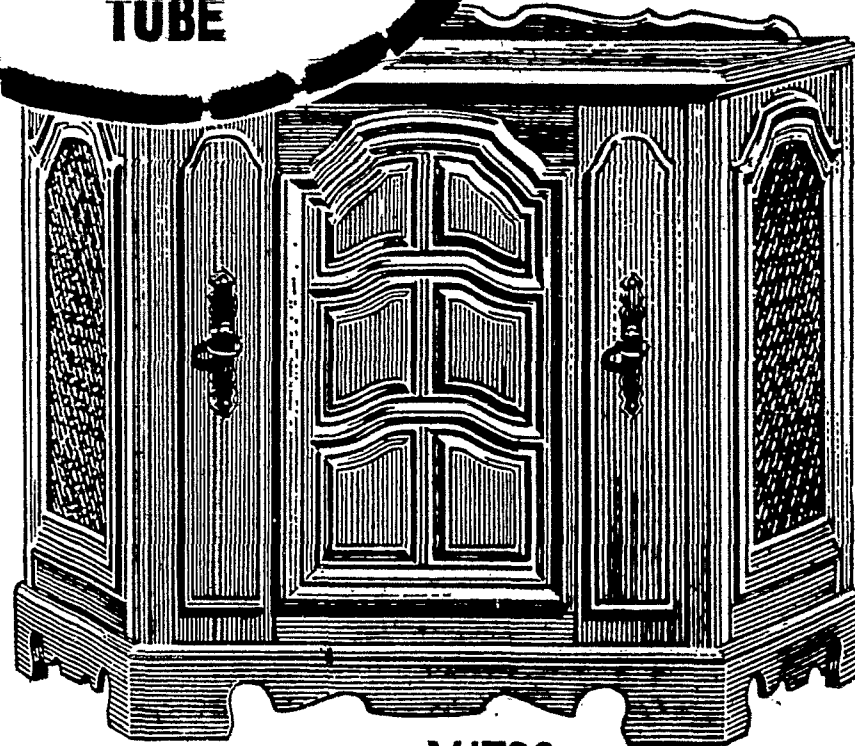

AM 193
save! \$129⁹⁵

RCA

SPACE AGE CIRCUITRY
GIVES LONG LIFE
DEPENDABILITY AND
PERFORMANCE ...
Due to Solid
Copper Circuits

NO MONEY
DOWN!!

RCA
Color TV
\$259⁹⁵
EL412

RCA New Vista® Sportabout Color TV

Color TV was never handier. With this easy-to-carry portable, you can have Color TV in every room. Because it comes with built-in VHF and UHF antennas... no outside hook-ups required. So, whether you want Color-viewing in the bedroom, den or family room—this one is always handy. Powerful 21,500-volt New Vista Sportabout Color chassis delivers color pictures that are unsurpassed for brightness, clarity and detail. Also features super-powerful New Vista VHF and Solid State UHF tuners and front-mounted sound.

TAKE
UP TO
3 YEARS
TO PAY!!

Low, low price
for Console Color
with fabulous A.F.T.!

This big-screen Color Console features RCA's advanced Automatic "Locked-in" Fine Tuning (A.F.T.) to pinpoint the correct signal electronically. Tilt-out control panel provides easy stand-up access to all controls. Glare-proof color picture tube is 20% brighter than any previous RCA tube. Come in for a demonstration.

GM539

EVERY 1970
COLOR SET
Features
RCA'S SUPER BRIGHT
HI-LITE PICTURE
TUBE

save!

RCA
Color TV
HOFFMAN'S
INVENTORY
SALE!
\$498

RCA Stereo in Colonial Credenza

Six speakers are angled outward to provide full dimensional stereo effect in a cabinet less than 40" wide. Precision Siodomatic 4-speed changer with Feather Action Tone Arm for maximum record protection. Solid State 45-watt peak power amplifier. FM-AM-FM Stereo radio has tuned R-F stage in FM circuit. FM Stereo light, AFC.