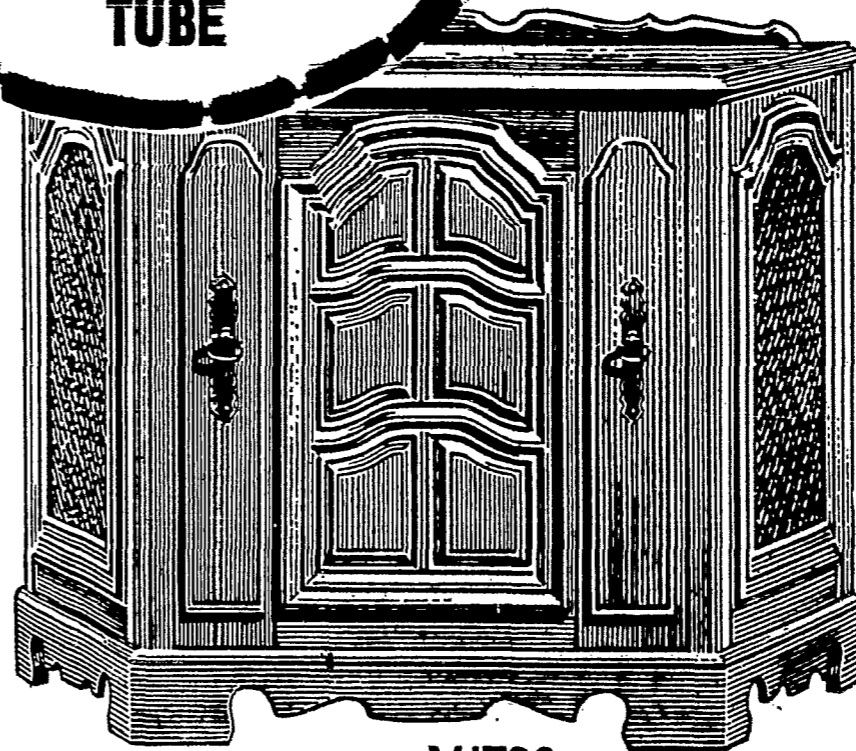

\$129⁹⁵

RCA

**SPACE AGE CIRCUITRY
GIVES LONG LIFE
DEPENDABILITY AND
PERFORMANCE ...
Due to Solid
Copper Circuits**

**NO MONEY
DOWN!!**

**RCA
Color TV
\$259⁹⁵**

EL412

RCA New Vista® Sportabout Color TV

Color TV was never handier. With this easy-to-carry portable, you can have Color TV in every room. Because it comes with built-in VHF and UHF antennas... no outside hook-ups required. So, whether you want Color-viewing in the bedroom, den or family room—this one is always handy. Powerful 21,500-volt New Vista Sportabout Color chassis delivers color pictures that are unsurpassed for brightness, clarity and detail. Also features super-powerful New Vista VHF and Solid State UHF tuners and front-mounted sound.

**TAKE
UP TO
3 YEARS
TO PAY!!**

**Low, low price
for Console Color
with fabulous A.F.T.!**

This big-screen Color Console features RCA's advanced Automatic "Locked-in" Fine Tuning (A.F.T.) to pinpoint the correct signal electronically. Tilt-out control panel provides easy stand-up access to all controls. Glare-proof color picture tube is 20% brighter than any previous RCA tube. Come in for a demonstration.

GM539

**EVERY 1970
COLOR SET
Features
RCA'S SUPER BRIGHT
HI-LITE PICTURE
TUBE**

save!

\$498

VJT80

**RCA Stereo
in Colonial
Credenza**

Six speakers are angled outward to provide full dimensional stereo effect in a cabinet less than 40" wide. Precision Siodomatic 4-speed changer with Feather Action Tone Arm for maximum record protection. Solid State 45-watt peak power amplifier. FM-AM-FM Stereo radio has tuned R-F stage in FM circuit. FM Stereo light, AFC.