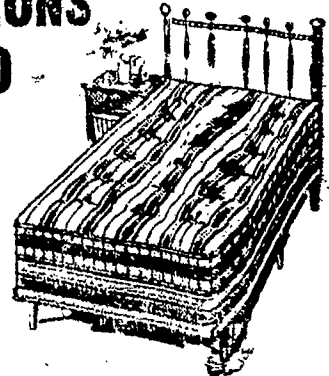

ROCHESTER'S LARGEST DOWNTOWN FURNITURE & APPLIANCE STORE

226 NORTH ST. At Corner Of University Ave.—Plenty of Free Lighted Parking 546—5335

NORTHSIDE

YEAR END FURNITURE & BEDDING

CLEARANCE

This Is Just A Partial Sampling of the Hundreds of Great Values You'll Find at NORTHSIDE!

One Week Only! Buy Simmons Hideabeds At Drastic Price Reductions—Up to

$100 Off

Save as never before on these discontinued models and closeout fabrics. Select your favorite from various styles, upholsteries and colors. Altho reductions vary, each represents a substantial savings. All priced for immediate sellout, so shop now!

SIMMONS

Northside's Large Assortment of **SIMMONS SOFA BEDS & STUDIO COUCHES** Are Also At Year End Clearance Savings!

Select the one that best suits your taste from a variety of styles, colors and fabrics at special once-a-year prices.

QUEEN SIZE 99th ANNIVERSARY MATTRESS SET—JUST $139

Luxurious quilted cover, 312 extra firm "auto-lock" springs with prebuilt border. Turning handles for added convenience and fresh air vents. Reinforced corner blocked box spring.

SIMMONS

Quilted 99th ANNIVERSARY Extra Firm MATTRESS or BOX SPRING

$4995 TWIN OR FULL SIZE

COMPLETE SIMMONS HOLLYWOOD BED

AT NORTHSIDE—JUST **$8995**

5 Piece **DINETTE SET $44**

Floor Sample **FRIGIDAIRE APPLIANCES** Some Models Reduced Up To **30%**

COLOR TV Prices Slashed Up to **25%**

CONSOLE STEREO with AM/FM Radio And Solid-State AFC **$99**

3 ROOMS OF CARPETING $119 Up to 36 Sq. Yds.

Deluxe **TV RECLINERS $48**

OVER SIZE RUGS 12'x10' up to 12'x14' **$68**

COMPLETE Modern or Colonial LIVING ROOM $199

Upholstered **PLATFORM ROCKERS $33**

GIANT SIZE 9 PIECE DINETTE $88

3 ROOMS OF FURNITURE As Low As **$499**

4 PC. COLONIAL MAPLE BEDROOM Formica topped dresser, mirror, chest and bed. **$138**