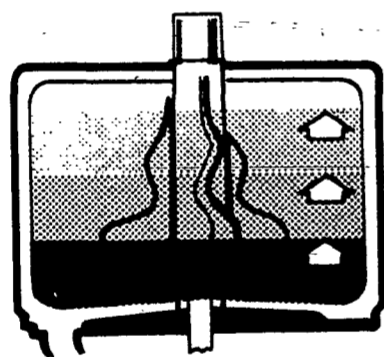

**2 SPEED
WASHERS from
\$199** LVA5540

**don't wait
BUY TODAY!**

SPECIAL COOL DOWN
CARE FOR PERMANENT
PRESS FABRICS

WATER LEVEL SELECTOR

EXCLUSIVE SUPER
MILLION CURRENT
SURGILATOR AGITATOR

- 5 water temp., 2 water level selections
- Magic-Mix* filter traps and holds objectionable lint ^{*Tmk.}
- Super Surgilator® agitator washing action
- 5 water temperature selections