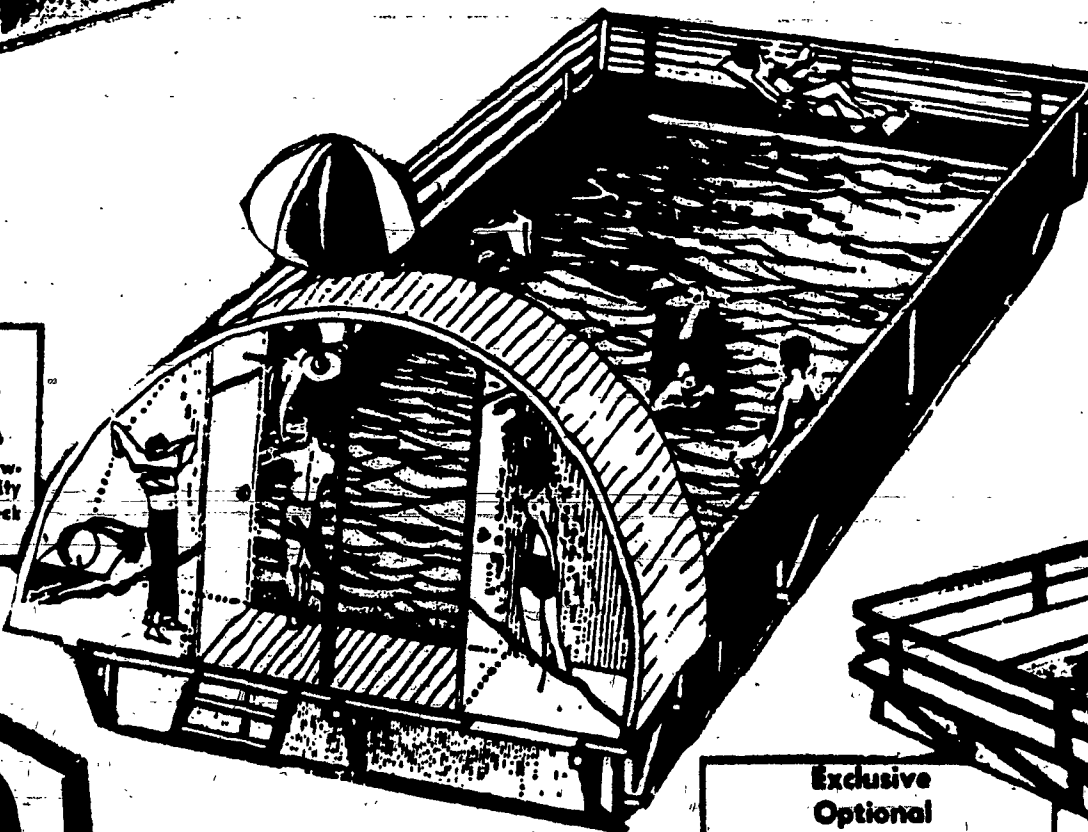

Exclusive Optional Extra CABANA DECK

Exclusive Optional Extra SUN ROOF

Enclosed dressing room, stall showers, open air sun pavilion . . . making your pool ideal in sunny or cloudy weather.

649

COMPLETELY INSTALLED

254-5130

FREE SHOP AT HOME SERVICE
CALL COLLECT TODAY—24 Hour Service Daily and Sunday

CUSTOM POOLS INC. 350 DRIVING PK. AVE. ROCHESTER, N.Y. 14613

Please have your representative call. I understand there is no obligation.

NAME .....

ADDRESS .....

PHONE .....