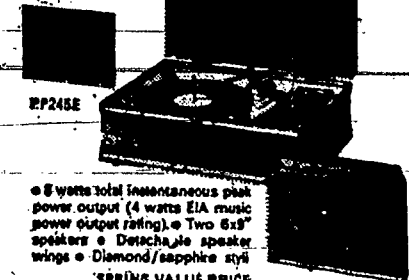

Dorschel's Appliances

SPRING SALE SPECIALS

Don't miss this once-a-year opportunity for big values at your Motorola dealer

like this buy on Color TV

Quasar Color TV

with the "works in a drawer"

Buy during this offer...
easy monthly payments!

Spring Value Price ONLY

$594⁹⁵

NO DOWN PAYMENT!

RCA
VICTOR
COLOR
TV

$479⁹⁵

Beat the Heat with a

PHILCO Space Mate AIRCONDITIONER

Deluxe features

- Adjustable Thermostat
- 2 Cooling Speeds, 2 Fan Speeds
- Stale Air Exhaust
- Washable Air Filter
- Adjustable Louvers
- No-Drip Dehumidification
- Galvanized Steel Construction

MODELS

AC5D3 (15,000 BTU/HR)

AC6D1 (6,000 BTU/HR)

MODULAR PORTABLE STEREO

$99⁹⁵

18" TABLE COLOR TV
$379⁹⁵

23" Solid State at 17 VITAL POINTS
$479⁹⁵

SEE OUR BIG
SPRING VALUES
ON ALL
MOTOROLA
PRODUCTS

PHILCO 23" INCH COLOR TV

PHILCO REFRIGERATOR

First
30-inch-wide
"Side-by-Side"

Model RT1717

389⁹⁵

FEATURE VALUE!

1. Fits in space of your old refrigerator!
2. 249 lb. No Frost Freezer
   - Full size 9.9 cu.ft. No Frost Refrigerator
   - Deep-Shelf Storage Doors
   - 17 cu.ft. total capacity

NO FROST 16 CU. FT.

2-DOOR REFRIGERATOR
CHOICE OF COLORS

$289⁹⁵

39 YEARS OF CUSTOMER SERVICE

IS YOUR GUARANTEE OF

BETTER VALUES

LOWER PRICES

ONLY AT

255 GENESEE ST.

DORSCHEL T.V. & APPLIANCE

NO MONEY DOWN!
TAKE 3 YEARS TO PAY STARTING IN
JUNE!

NO MONEY DOWN
TAKE 3 YEARS TO PAY STARTING IN
JUNE!

OPEN EVERY NIGHT, TILL 9 P.M. EXCEPT WED., SAT. TILL 5 P.M.

PHONE 328-7413

Sylvania
23"
Brighter

Tremendous value at **$359⁹⁵**

MOTOROLA

SPRING SALE
STEREO
SPECIAL!

MODEL SK3E

SPRING SALE
PRICE ONLY

$199⁹⁵*

Philco 30" Automatic

Electric Range

- Automatic oven timer
- Lift-off oven door with window
- 23" master oven
- Storage drawer
- Shaded Avocado, Shaded Copper, White

FEATURE VALUE

209⁹⁵

SS30J4

Philco Automatic
Electric Clothes Dryer