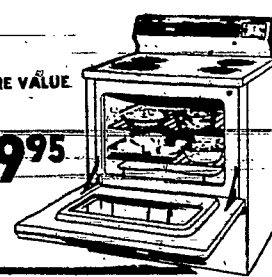

Philco Automatic
Electric Clothes Dryer