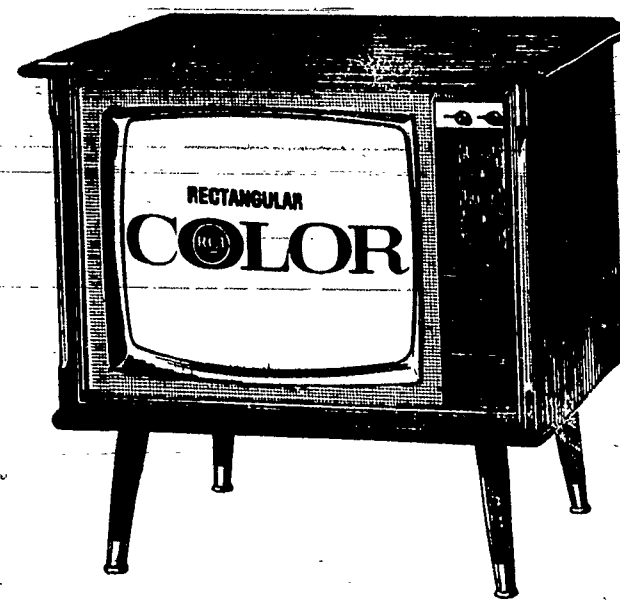

RCA
VICTOR
COLOR
TV

$479⁹⁵

Beat the Heat with a

PHILCO Space Mate AIRCONDITIONER

Deluxe features

- Adjustable Thermostat
- 2 Cooling Speeds, 2 Fan Speeds
- Stale Air Exhaust
- Washable Air Filter
- Adjustable Louvers
- No-Drip Dehumidification
- Galvanized Steel Construction