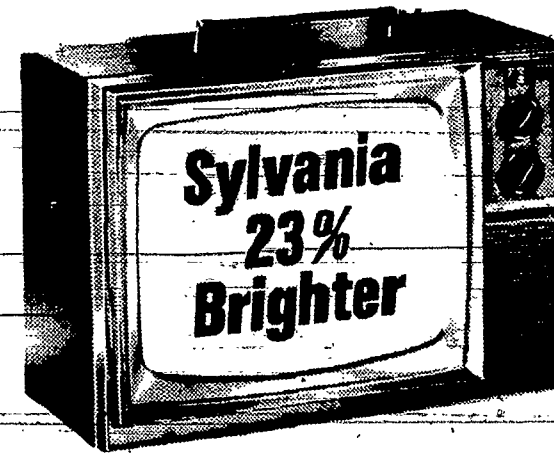

Sylvania
23"
Brighter

Tremendous value at **$359⁹⁵**