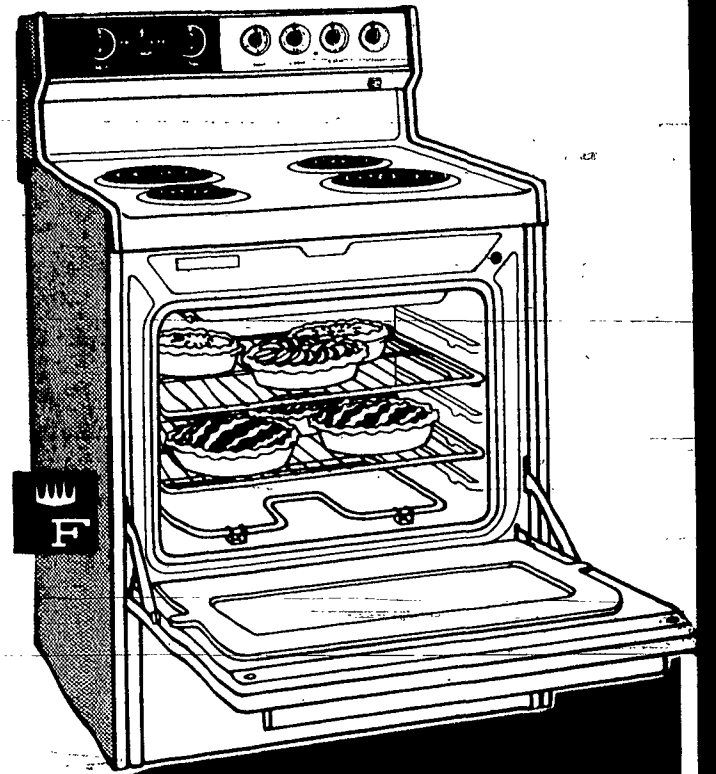

ROCHESTER'S LARGEST DOWNTOWN FURNITURE & APPLIANCE STORE

226 NORTH ST. (At Corner Of University Ave. - Just 4 Blocks From Main Street) 546-5335

NORTHSIDE

FLOOR SAMPLE and WAREHOUSE STOCK REDUCTIONS Sale

Shown is Only A Partial List of the Tremendous Selection of Frigidaire Appliances, Furniture, Bedding and Carpeting That Northside Has Priced For Immediate Sale! New Merchandise is Arriving Daily That We Must Make Room For . . . So We're Offering Once in a Lifetime Buys On Hundreds of Floor Samples, Discontinued Models, Trades and Surplus Stock.

SAVE UP TO 30% AT NORTHSIDE On Floor Sample FRIGIDAIRE Appliances

Selection is Limited Most are One or Two Of-A-Kind . . . So Hurry To Northside Now!

All Protected By The Strongest Warranty In Frigidaire's History

MODERN RECLINERS $48	COLOR TV's from $244	MAPLE BUNK BEDS Complete with Mattress $68	Colonial Maple 4 PC. BEDROOM with Carefree Tops $138 Dresser, Mirror, Chest and Full or Twin Size Bed.	2-Pc. Foam LIVING ROOM SUITES $129	ROOM SIZE RUGS $22	5 Piece DINETTE SETS $44	ROLLAWAY COT $29 Perfect for Spare Room or Cottage	OVERSIZE RUGS 12'x10'6" up to 12'x14' $68

4-Pc. Modern Silver Mist Suite $199	2-Pc. Sofa Bed Suite $119	Apartment Size Gas Range 30" or 36" Size Gas Range $88	5-Pc. Maple Dinette Set $88
4-Pc. Colonial Maple Suite $138	2-Pc. Modern Suite $129	Tappan Gas Ranges $165	Maple Buffet and Hutch $129
4-Pc. Coleman Danish Walnut $168	2-Pc. Colonial Print $189	12' Frigidaire Refrigerators $199	Maple Corner Hutch $89
4-Pc. Modern Suite, Walnut $109	2-Pc. Colonial Foam $169	Electric Dryers $139	6-Pc. Colonial Set $198
4-Pc. Modern White by Forest $159	2-Pc. Damask Classic Pattern $149	19 Inch Portable TV $129	6-Pc. French Provincial Suite $399
4-Pc. Modern Walnut $139	3-Pc. Modern Sectional Suite $199	Food Freezers $129	6-Pc. Junior Walnut Set $198
4-Pc. Bassett French Provincial $388	3-Pc. Maple Sofa Bed Suite $169	AM-FM Stereo Phono $159	6-Pc. Modern by Bassett $299
4-Pc. Bassett Italian Provincial $388	4-Pc. Sectional Grouping $229	Double Door Refrigerators $188	6-Pc. Mediterranean $399
4-Pc. Colonial Maple by Bassett $199	3-Pc. Sectional, Built-In Tables $269	Dishwashers from $168	9-Pc. Modern Walnut $518
4-Pc. Contemporary $169	3-Pc. Pillow Back Sectional $449	Automatic Washers $149	
4-Pc. Bassett Mediterranean $199	2-Pc. Danish Sofa Bed Suite $119	Electric Ranges $169	
Reg. $1100 5 Pc. Modern by American of Martinsville $799	Thinline Danish Chair & Sofa $298	Wringer-Washers $99	
5-Pc. Spanish by Pulaski $549	Italian Provincial Sofa $188		3-Pc. Honeymoon Set $29
	Quilted Provincial Sofa with Cane Arms $249		5-Pc. Bronze $49
	2-Pc. French Provincial $198	Colonial Maple Rockers $39	7-Pc. Chrome $79
	Broyhill Traditional Sofa $199	Boston Maple Rockers $29	7-Pc. Two-tone Bronze $88
	Italian Prov. Sofa and Chair $198	Modern Swivel Rockers $39	5-Pc. Bronze $69
	2-Pc. Decorator Traditional $299	Danish Modern Chairs $29	
	Modern Sofa Bed $59	King-Size Recliners $79	
	2 Pc. Colonial Sofa Bed Suite $119	Upholstered Maple Chairs, from $35	
	Hide-A-Way Beds $138	Large Recliners $59	9x12 Solid Color Rugs $39
	Modern Sofa Bed and Chair $99	Modern Vinyl Chairs $27	9x12 Nylon Blend Foam $39
	Simmons Twin Size Bedding $29	Jumbo Lounge Chair $109	9x12 Top Quality Rugs $59
		Colonial Hi-Back Chairs $89	9x12 Oval Braided Rugs $36
		Spanish Barrel Chairs $99	Kodol Broadloom, per sq. yd. $7.99