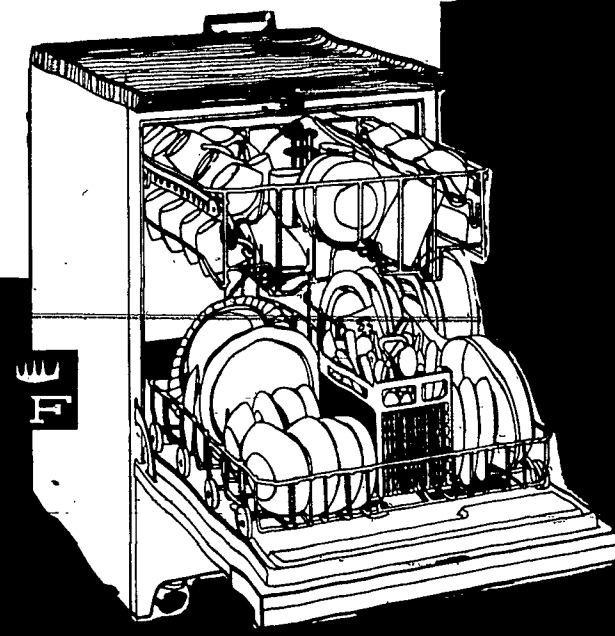

ROCHESTER'S LARGEST DOWNTOWN FURNITURE & APPLIANCE STORE

226 NORTH ST. (At Corner Of University Ave. - Just 4 Blocks From Main Street) 546-5335

NORTHSIDE

FLOOR SAMPLE and WAREHOUSE STOCK REDUCTIONS Sale

Shown is Only A Partial List of the Tremendous Selection of Frigidaire Appliances, Furniture, Bedding and Carpeting That Northside Has Priced For Immediate Sale! New Merchandise is Arriving Daily That We Must Make Room For . . . So We're Offering Once in a Lifetime Buys On Hundreds of Floor Samples, Discontinued Models, Trades and Surplus Stock.

SAVE UP TO 30% AT NORTHSIDE On Floor Sample FRIGIDAIRE Appliances

Selection is Limited Most are One or Two Of-A-Kind . . . So Hurry To Northside Now!

All Protected By The Strongest Warranty In Frigidaire's History