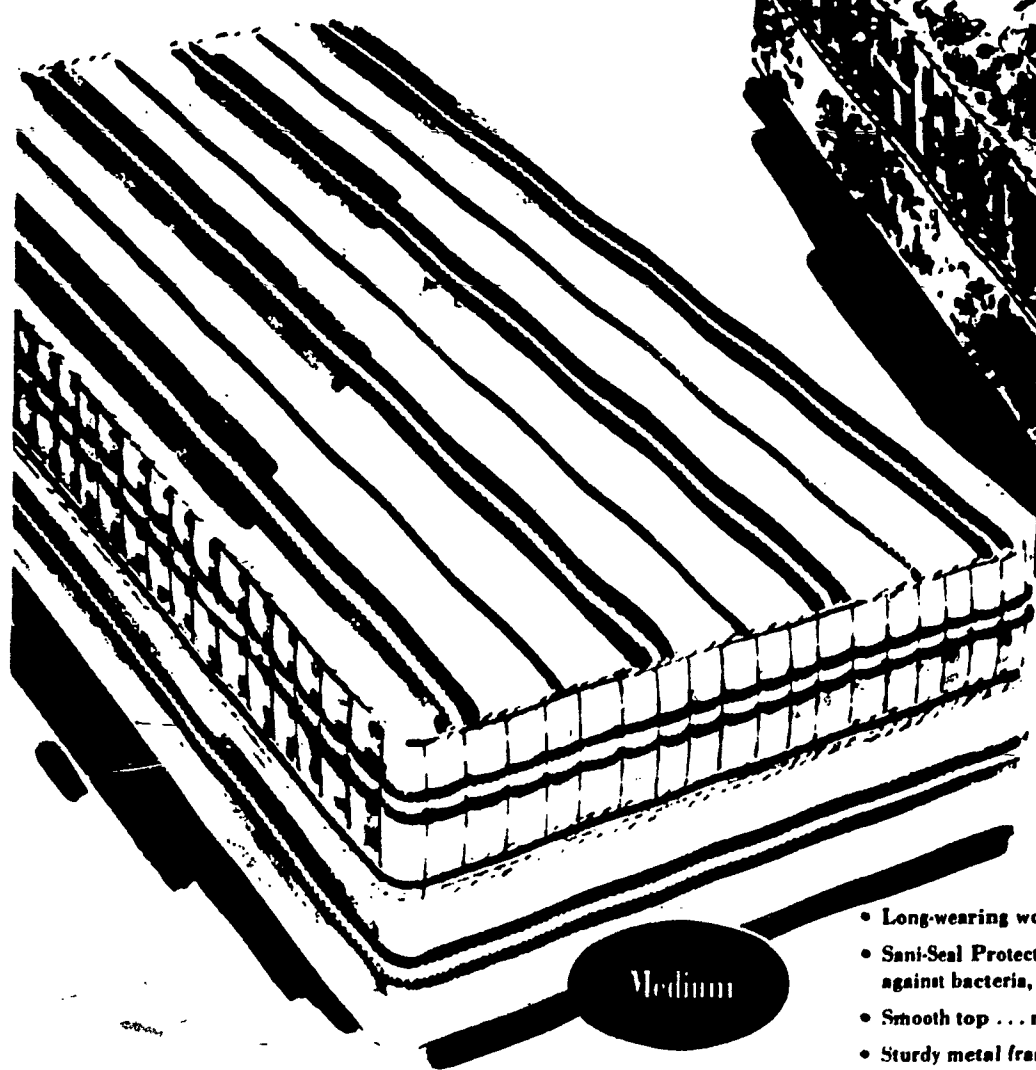

When you buy any of these fine Quality Simmons Sleep Sets

Choose the Simmons Design-A-Bed ensemble with the firmness that best suits your needs—medium firm, extra firm or regular firm—plus a sturdy metal frame.

Then select—at no extra cost—any one of the 9 attractive decorator headboards . . . the one you like best of these fine wood, brass and plastic designs.

Medium

- Long-wearing woven stripe cover
- Sani-Seal Protected Cover . . . guards against bacteria, odor and mildew
- Smooth top . . . no buttons, no tufts
- Sturdy metal frame with casters

Countess
4-Piece Set