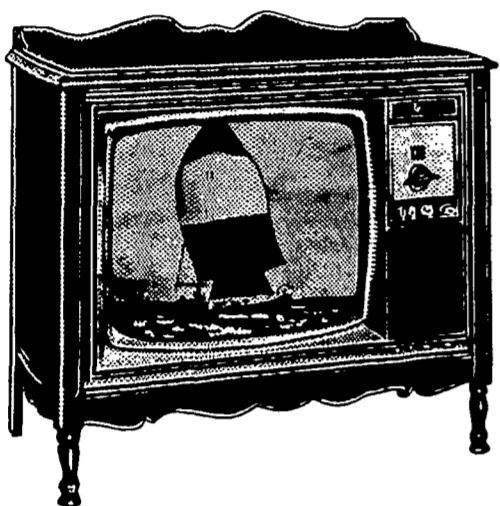

IDEAL GIFTS FOR THE FAMILY

The magnificent **GIFT** ...

Magnavox COLOR TV

Space-Saving Colonial—model 6904.

Space-Saving Contemporary—model 6902.

Space-Saving Mediterranean—model 6906.

... brings you perfect pictures ... Automatically

Magnavox Instant Automatic Color—lets you enjoy perfectly-tuned pictures that automatically stay precise on every channel—every time. No other Color TV today offers so many significant advantages: Brilliant Color 295 sq. in. screen for brighter, more natural pictures; exclusive Chromatone gives you richer, more vivid color; Quick-On pictures flash-on four times faster—plus Magnavox high fidelity sound for unequalled program realism.

Your Choice of styles **\$569⁵⁰**

\$298⁵⁰

Wonderfully space-saving—ideal for smaller rooms or apartments! This beautiful Contemporary Astro-Sonic Stereo FM/AM radio-phonograph model 3611 is only 38" long. Though modestly priced, its performance will amaze you! It has 20-Watts undistorted music power, two High-Efficiency 12" Bass Woofers, concealed swivel casters.