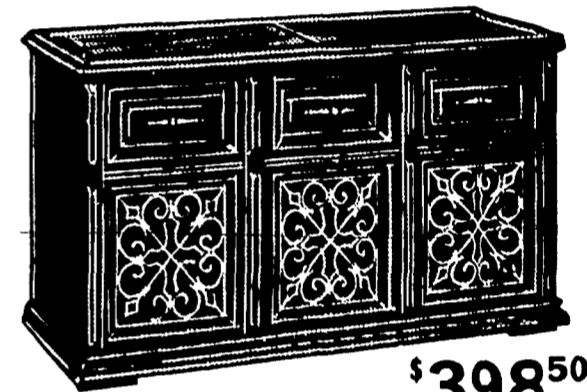

IDEAL GIFTS FOR THE FAMILY

The magnificent **GIFT** ...

Magnavox COLOR TV

... brings you perfect pictures ... Automatically

Magnavox Instant Automatic Color—lets you enjoy perfectly-tuned pictures that automatically stay precise on every channel—every time. No other Color TV today offers so many significant advantages: Brilliant Color 295 sq. in. screen for brighter, more natural pictures; exclusive Chromatone gives you richer, more vivid color; Quick-On pictures flash-on four times faster—plus Magnavox high fidelity sound for unequalled program realism.

Your Choice of styles **$569⁵⁰**

$298⁵⁰

Wonderfully space-saving—ideal for smaller rooms or apartments! This beautiful Contemporary Astro-Sonic Stereo FM/AM radio-phonograph model 3611 is only 38" long. Though modestly priced, its performance will amaze you! It has 20-Watts undistorted music power, two High-Efficiency 12" Bass Woofers, concealed swivel casters.

$349⁵⁰

Fabulous Micromatic Record Player—in all Astro-Sonic models—in jam-proof, fool-proof! Handles records more gently, more carefully than human hands. And, it completely eliminates pitch distortions! Elegant Italian Provincial Astro-Sonic Stereo FM/AM radio-phonograph model 3625 has: 30-Watts undistorted music power, two High-Efficiency 12" Bass Woofers, large record storage area.

Magnavox ASTRO-SONIC STEREO

... brings you breathtaking dimensional realism and tonal purity from • exciting Stereo FM • drift-and-noise-free Monaural FM • powerful AM Radio • and from the fabulous Micromatic Record Player—that lets your favorite records last a lifetime!

$398⁵⁰