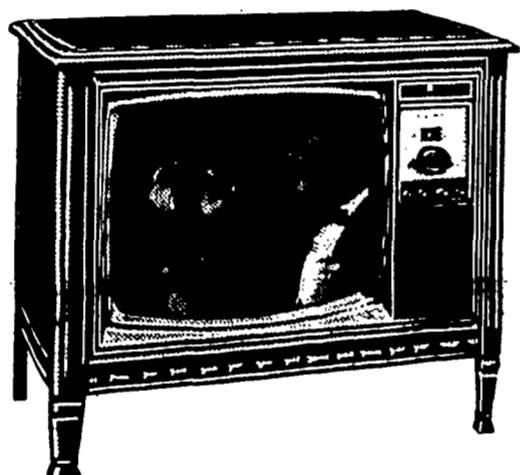

IDEAL GIFTS FOR THE FAMILY

The magnificent **GIFT** ...

Magnavox COLOR TV

Space-Saving Colonial—model 6904.

Space-Saving Contemporary—model 6902.

Space-Saving Mediterranean—model 6906.

... brings you perfect pictures ... Automatically

Magnavox Instant Automatic Color—lets you enjoy perfectly-tuned pictures that automatically stay precise on every channel—every time. No other Color TV today offers so many significant advantages: Brilliant Color 295 sq. in. screen for brighter, more natural pictures; exclusive Chromatone gives you richer, more vivid color; Quick-On pictures flash-on four times faster—plus Magnavox high fidelity sound for unequalled program realism.

Your Choice of styles **\$569⁵⁰**

\$298⁵⁰

Wonderfully space-saving—ideal for smaller rooms or apartments! This beautiful Contemporary Astro-Sonic Stereo FM/AM radio-phonograph model 3611 is only 38" long. Though modestly priced, its performance will amaze you! It has 20-Watts undistorted music power, two High-Efficiency 12" Bass Woofers, concealed swivel casters.