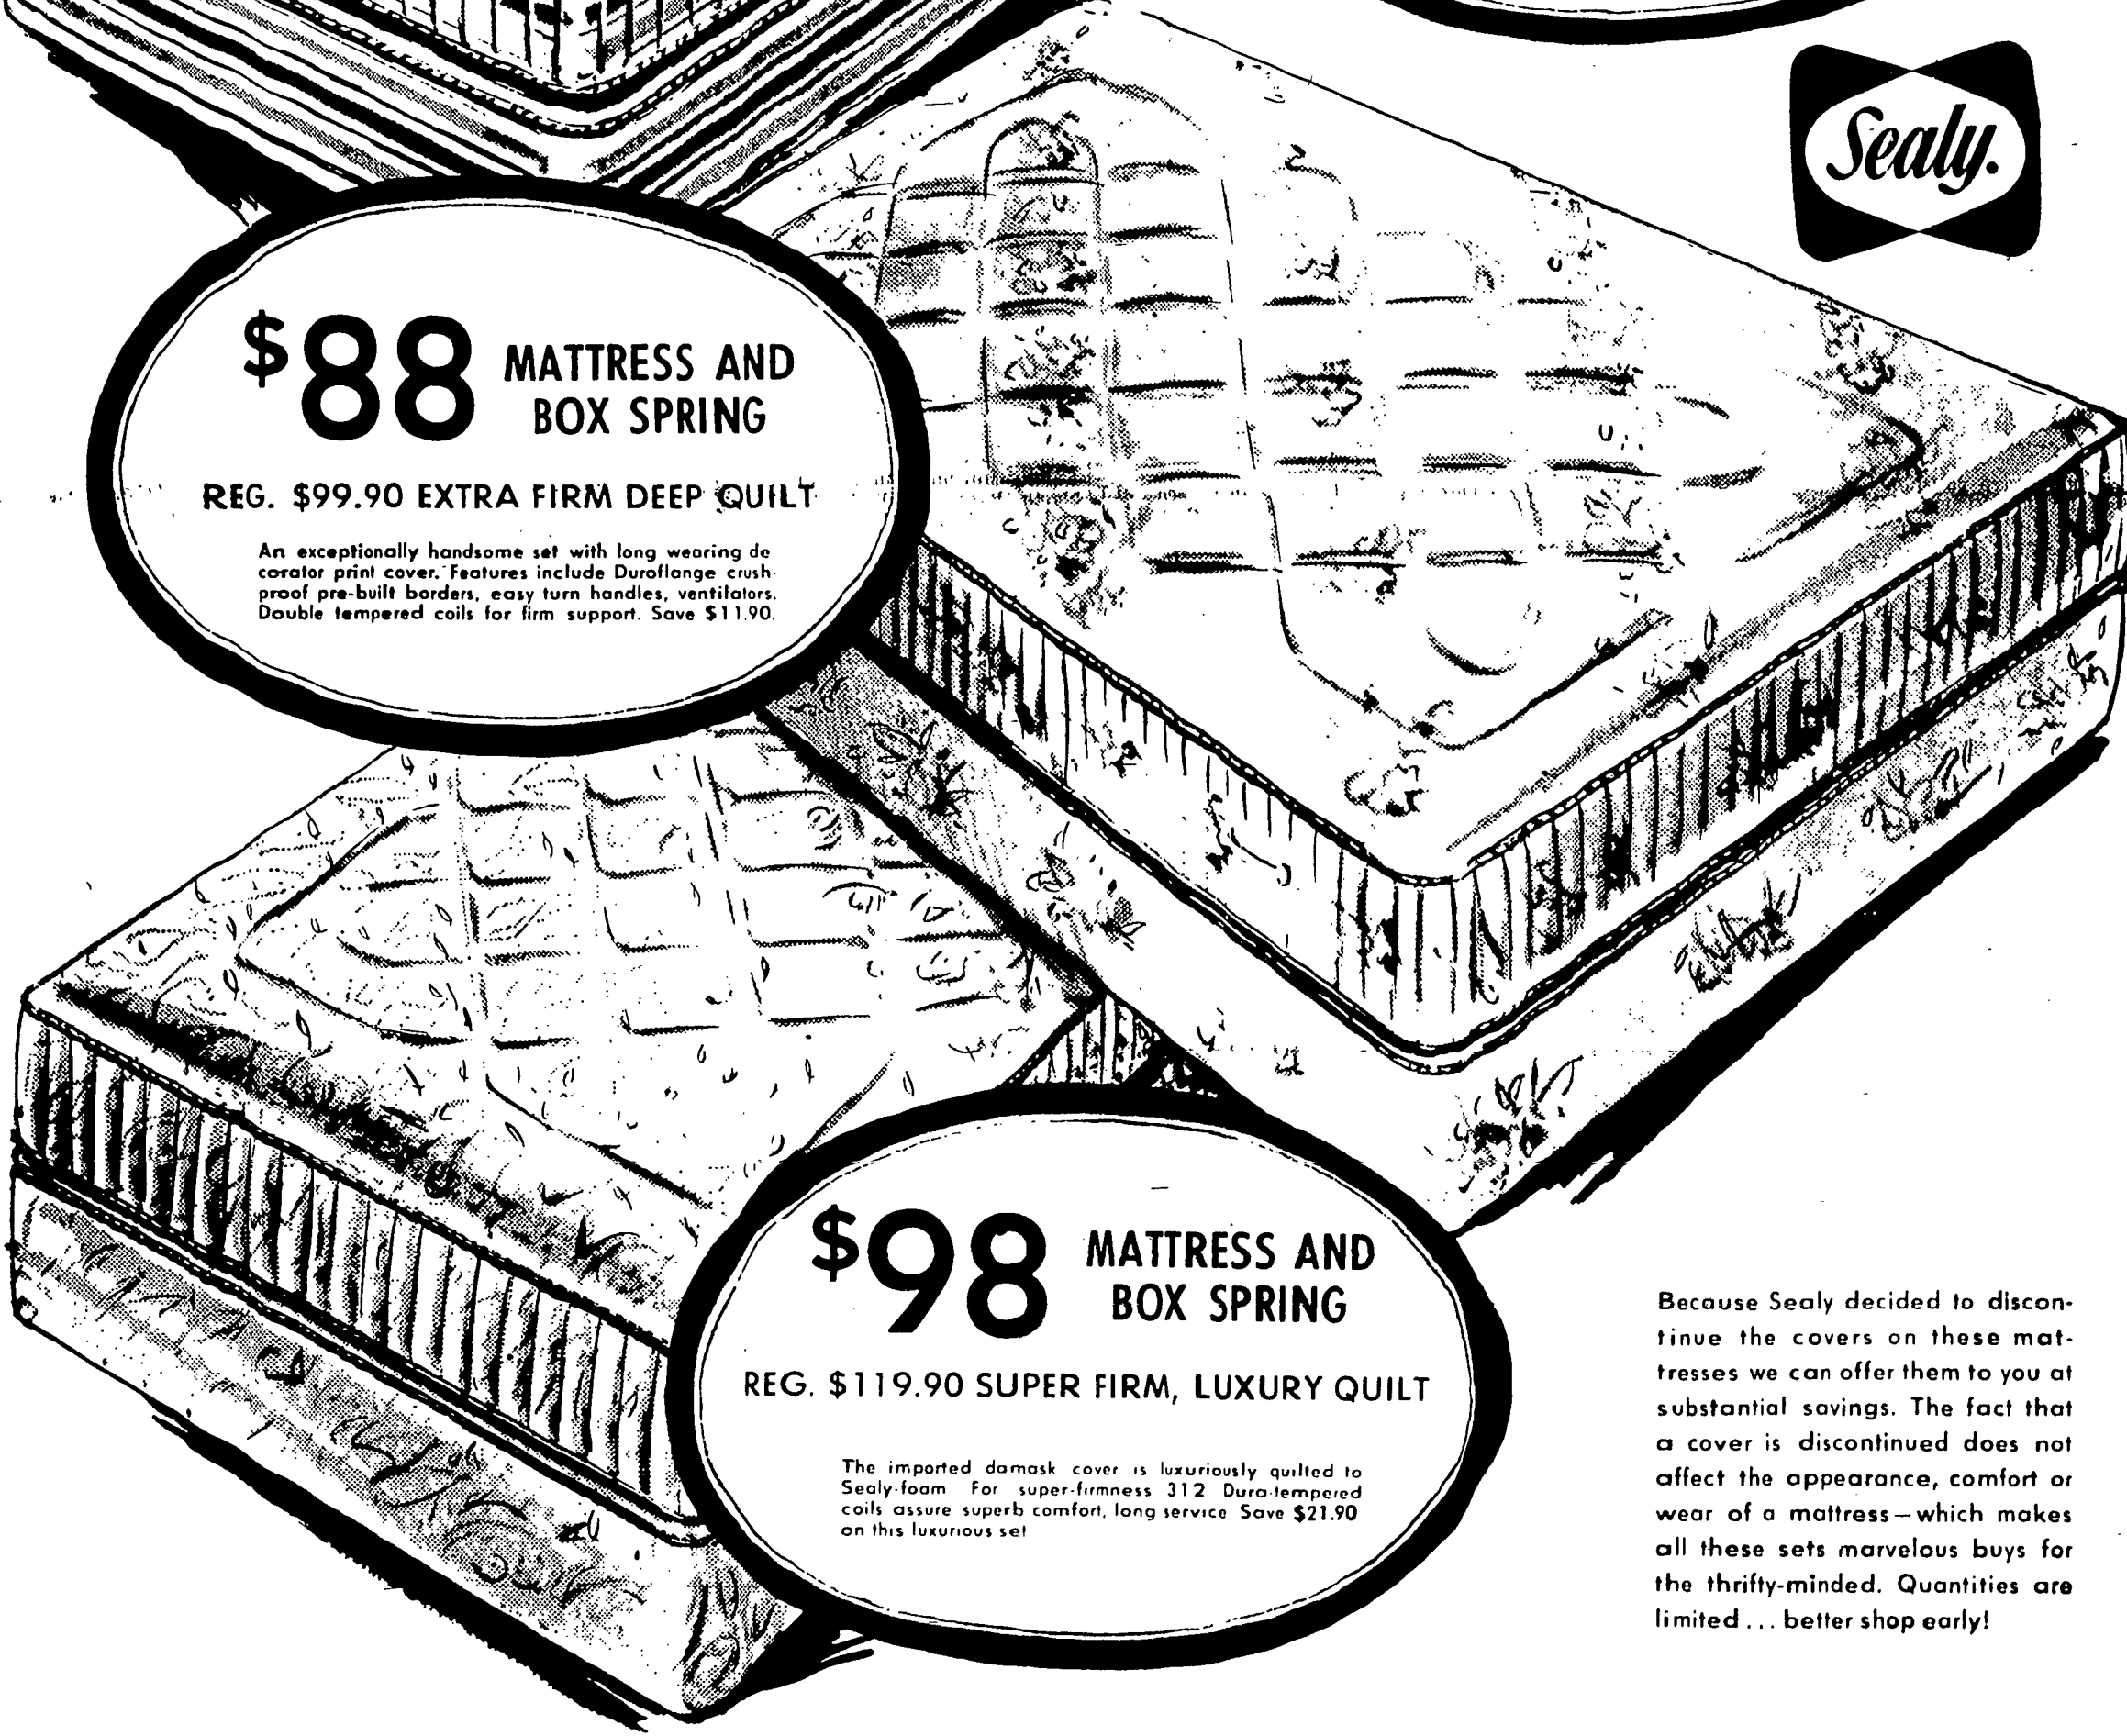

Our Greatest Mattress Sale!

EVERY DISCONTINUED NATIONALLY ADVERTISED SEALY SET REDUCED BELOW FORMER PRICES!

\$58 MATTRESS AND BOX SPRING
 REG. \$69.95 FIRM, LACE TUFTED

Snap up this big buy on Sealy's lace-tufted set! Set includes many quality features such as: heavy weight woven cover, pre-built borders and hundreds of extra firm coils. Twin size mattress and matching box spring. Save — \$11.95—

\$88 MATTRESS AND BOX SPRING
 REG. \$99.90 EXTRA FIRM DEEP QUILT

An exceptionally handsome set with long wearing decorator print cover. Features include Duraflange crush-proof pre-built borders, easy turn handles, ventilators. Double tempered coils for firm support. Save \$11.90.

\$98 MATTRESS AND BOX SPRING
 REG. \$119.90 SUPER FIRM, LUXURY QUILT

The imported damask cover is luxuriously quilted to Sealy-foam. For super-firmness 312 Duro-tempered coils assure superb comfort, long service. Save \$21.90 on this luxurious set.