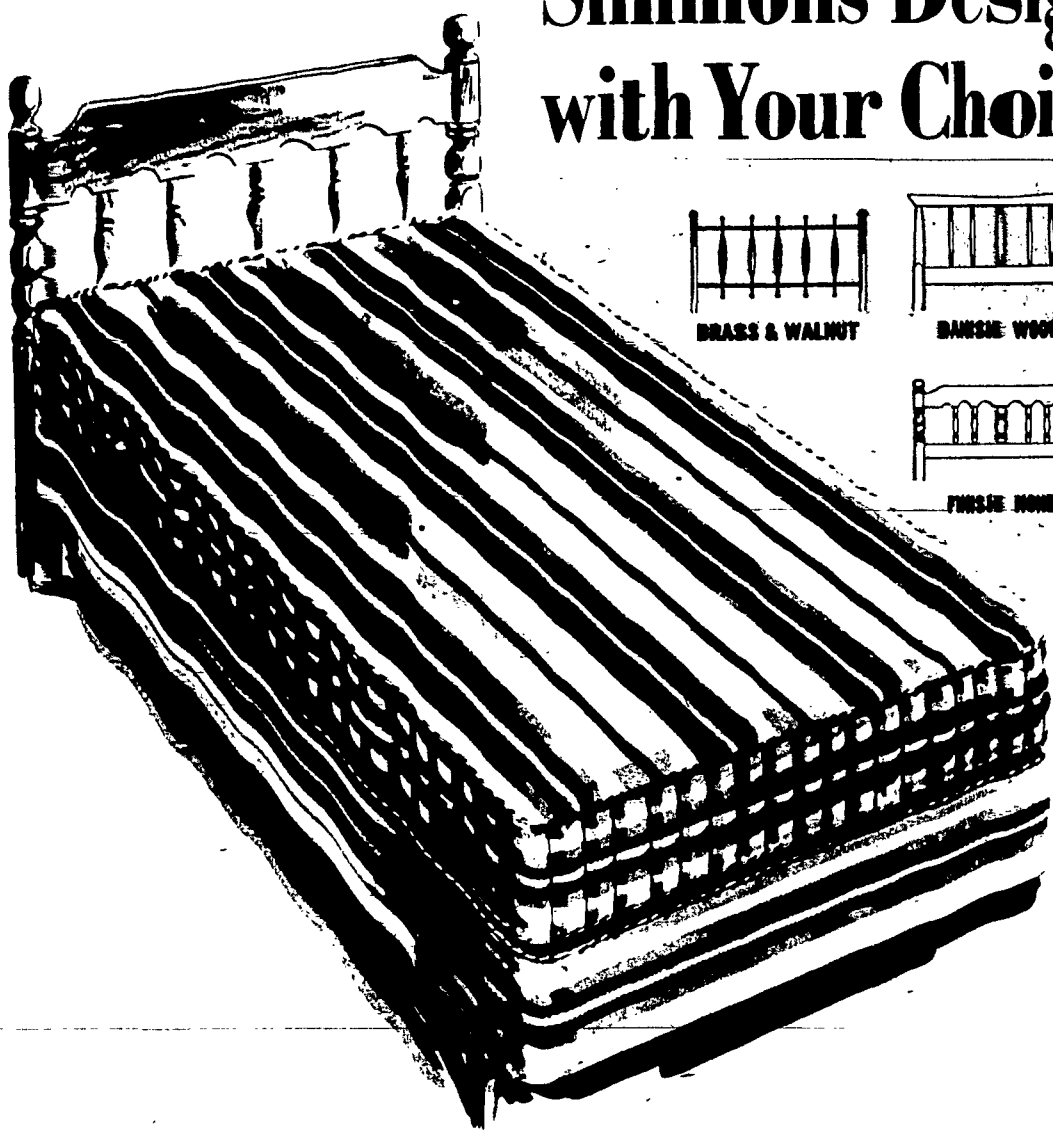

October
IS
RCA
MONTH
AT
PAMCO

SEE RCA'S SPECIAL OF THE MONTH AT PAMCO

RCA color

you can carry...

Now you, too,
can enjoy this
beautiful compact
R.C.A. T.V. set!

- 38% BRIGHTER HIGHLIGHTS!
- BIG 102 SQ. INCH RECTANGULAR COLOR PICTURE!
- NEW VISTA VHF TUNER - - - - SOLID STATE UHF TUNER!

Simmons Design-A-Bed Ensemble with Your Choice of 9 Headboards

Medium Firm
Simmons Twin Set
Choice of 9 Headboards

- Long-wearing woven stripe cover
- Sani-Seal Protected Cover... guards against bacteria, odor and mildew
- Smooth top... no buttons, no tufts
- Sturdy metal frame with casters

Simmons Design-A-Bed Ensemble with Your Choice of 9 Headboards!

Medium Firm
Simmons Twin Set
Choice of 9 Headboards

- Long-wearing woven stripe cover
- Sani-Seal Protected Cover... guards against bacteria, odor and mildew
- Smooth top... no buttons, no tufts
- Sturdy metal frame with casters

SIMMONS makers of the famous Beautyrest mattress

SIMMONS

makers of the famous Beautyrest mattress

NO MONEY
DOWN
24 MONTHS
TO PAY

26 CHURCH ST.
SPENCERPORT

OPEN 9 to 9 MON., TUES., WED. & FRI. 9 to 5 THURS. & SAT.