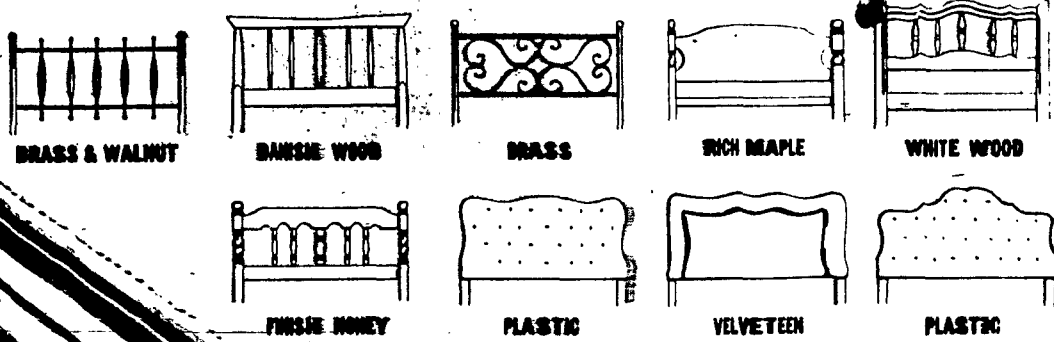

October
IS
RCA
MONTH
AT
PAMCO

SEE RCA'S SPECIAL OF THE MONTH AT PAMCO

RCA color

you can carry...

Now you, too,
can enjoy this
beautiful compact
R.C.A. T.V. set!

- 38% BRIGHTER HIGHLIGHTS!
- BIG 102 SQ. INCH RECTANGULAR COLOR PICTURE!
- NEW VISTA VHF TUNER - - - - SOLID STATE UHF TUNER!

Simmons Design-A-Bed Ensemble with Your Choice of 9 Headboards

Medium Firm
Simmons Twin Set
Choice of 9 Headboards

- Long-wearing woven stripe cover
- Sani-Seal Protected Cover... guards against bacteria, odor and mildew
- Smooth top... no buttons, no tufts
- Sturdy metal frame with casters

Simmons Design-A-Bed Ensemble with Your Choice of 9 Headboards!

Medium Firm
Simmons Twin Set
Choice of 9 Headboards

- Long-wearing woven stripe cover
- Sani-Seal Protected Cover... guards against bacteria, odor and mildew
- Smooth top... no buttons, no tufts
- Sturdy metal frame with casters