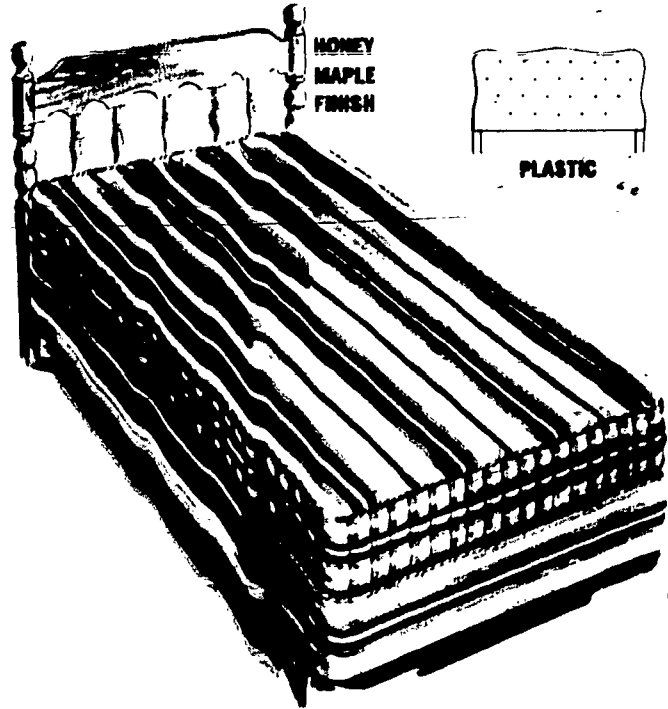

October
IS
RCA
MONTH
AT
PAMCO

SEE RCA'S SPECIAL OF THE MONTH AT PAMCO

RCA color

you can carry...

Now you, too,
can enjoy this
beautiful compact
R.C.A. T.V. set!

- 38% BRIGHTER HIGHLIGHTS!
- BIG 102 SQ. INCH RECTANGULAR COLOR PICTURE!
- NEW VISTA VHF TUNER - - - - SOLID STATE UHF TUNER!

Simmons Design-A-Bed Ensemble with Your Choice of 9 Headboards

Medium Firm
Simmons Twin Set
Choice of 9 Headboards

- Long-wearing woven stripe cover
- Sani-Seal Protected Cover... guards against bacteria, odor and mildew
- Smooth top... no buttons, no tufts
- Sturdy metal frame with casters

Simmons Design-A-Bed Ensemble with Your Choice of 9 Headboards!

Medium Firm
Simmons Twin Set
Choice of 9 Headboards

- Long-wearing woven stripe cover
- Sani-Seal Protected Cover... guards against bacteria, odor and mildew
- Smooth top... no buttons, no tufts
- Sturdy metal frame with casters

SIMMONS makers of the famous Beautyrest mattress

SIMMONS

makers of the famous Beautyrest mattress

NO MONEY
DOWN
24 MONTHS
TO PAY

26 CHURCH ST.
SPENCERPORT

OPEN 9 to 9 MON., TUES., WED. & FRI. 9 to 5 THURS. & SAT.