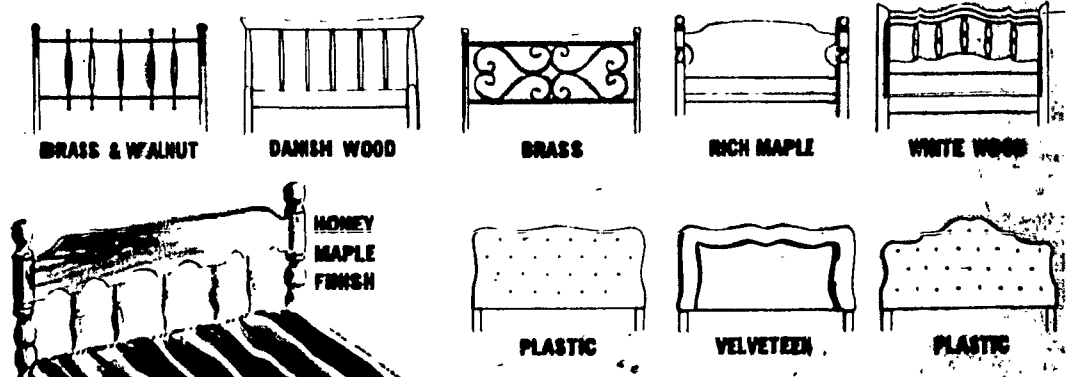

October
IS
RCA
MONTH
AT
PAMCO

SEE RCA'S SPECIAL OF THE MONTH AT PAMCO

RCA color

you can carry...

Now you, too,
can enjoy this
beautiful compact
R.C.A. T.V. set!

- 38% BRIGHTER HIGHLIGHTS!
- BIG 102 SQ. INCH RECTANGULAR COLOR PICTURE!
- NEW VISTA VHF TUNER - - - - SOLID STATE UHF TUNER!

Simmons Design-A-Bed Ensemble with Your Choice of 9 Headboards

Medium Firm
Simmons Twin Set
Choice of 9 Headboards

- Long-wearing woven stripe cover
- Sani-Seal Protected Cover... guards against bacteria, odor and mildew
- Smooth top... no buttons, no tufts
- Sturdy metal frame with casters

Simmons Design-A-Bed Ensemble with Your Choice of 9 Headboards!

Medium Firm
Simmons Twin Set
Choice of 9 Headboards

- Long-wearing woven stripe cover
- Sani-Seal Protected Cover... guards against bacteria, odor and mildew
- Smooth top... no buttons, no tufts
- Sturdy metal frame with casters