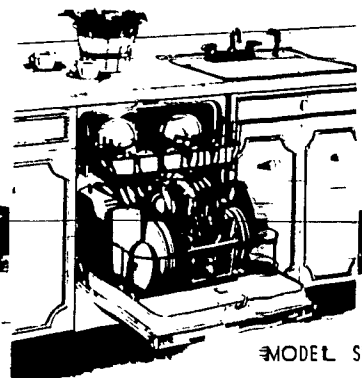

MOTHER'S DAY

**SPECIALLY
FOR MOM**

**PORTABLES, CONVERTIBLES,
UNDER COUNTER MODELS**

FEATURING

- POWER SHOWER
- SILVER SHOWER
- 3 LEVEL WASHES
- SOFT FOOD DISPOSER
- AUTOMATIC DETERGENT CUP

**New 32 inch wide
General Electric
with Automatic Ice!**

**No Frost
'Foodcenter 18'**
with Automatic Ice-maker

- Makes and keeps ice coming!
- No defrosting ever!
- Freezer stores up to 225 lbs!
- Big vegetable and fruit bins.
- Rolls out on wheels.

(Also available without Automatic Ice-maker, Model TFF-18DI, only \$999)

**SEE YOUR
G.E. APPLIANCE
CENTER
FOR HIS
SPECIFIC
PRICES
AND
TERMS**

Two Washers In One

Filter-Flo[®] Washer

1. Exclusive Mini-Basket[®] — Little extra tub for up to 2 lbs. of things you'd normally wash by hand!
2. Big regular Washbasket — Big loads really clean—up to 16 lbs. mixed, heavy fabrics!