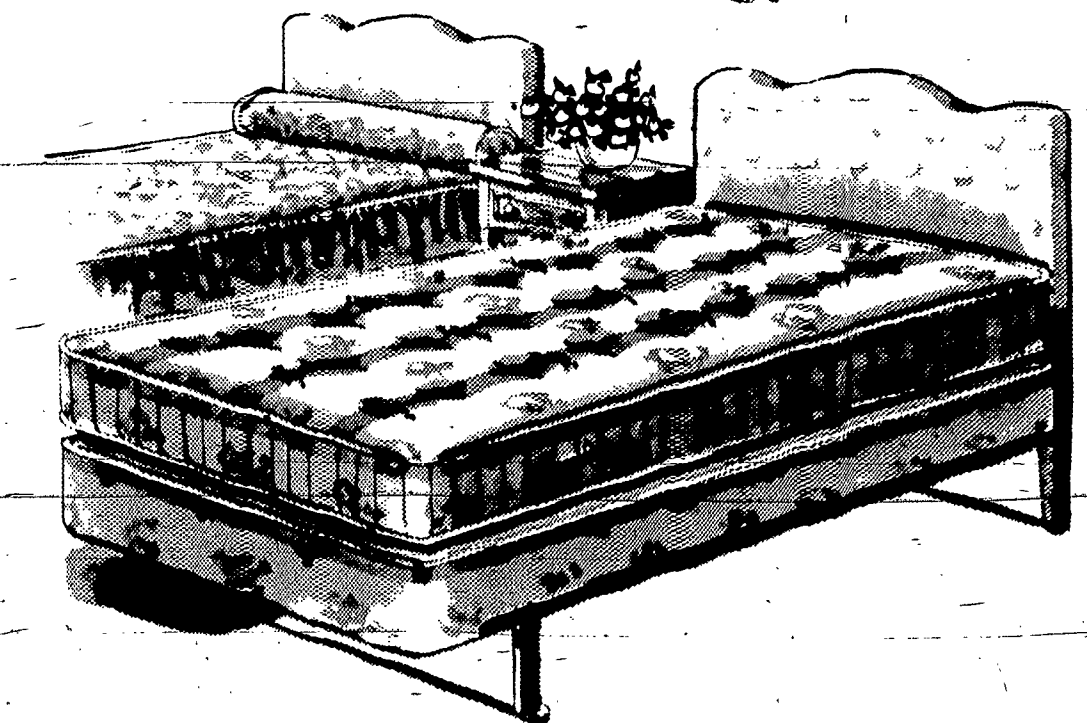

Come to
THE NEW
Lauer's
3300 MONROE AVE.

- Convenient Payments
- Park Free
- Phone 381-7900

SHOP DAILY FROM 10 'TIL 9... SAT. FROM 9:30 'TIL 5:30