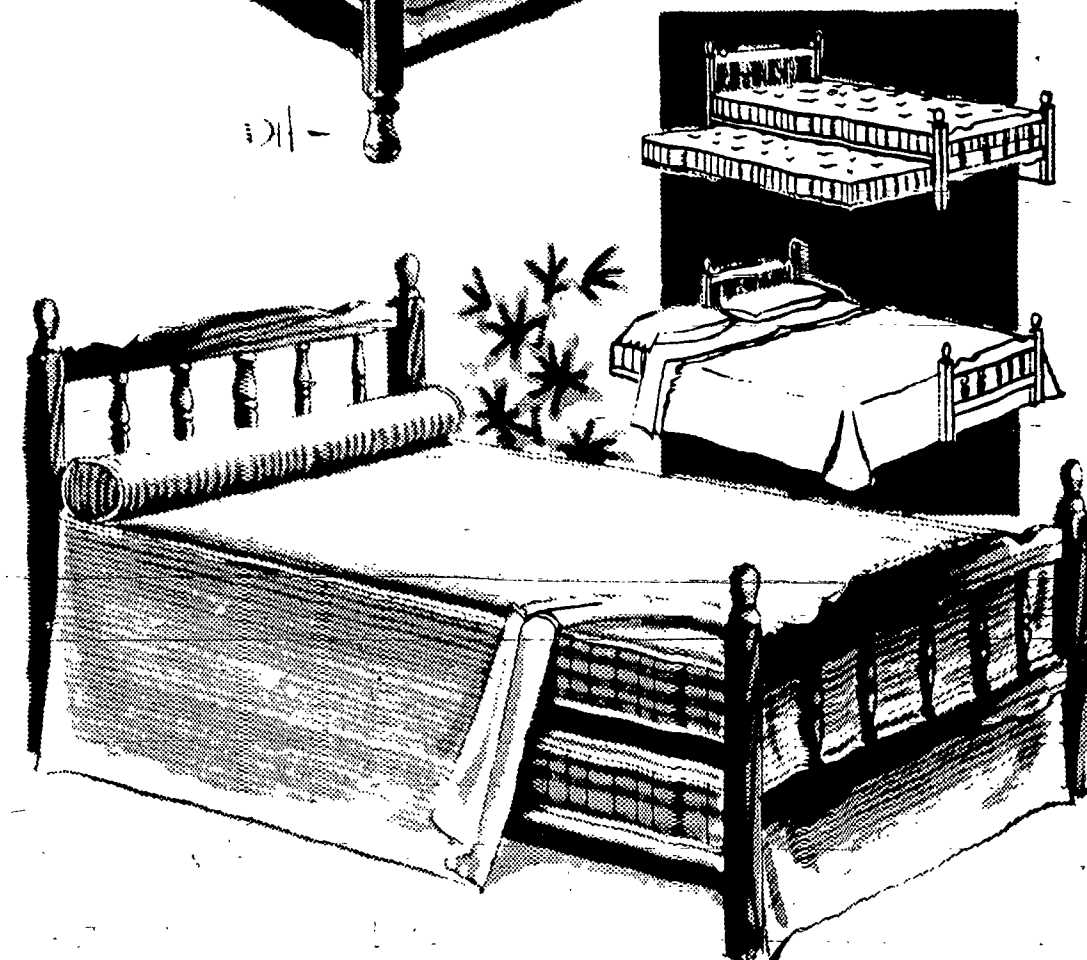

Come to
THE NEW
Lauer's
3300 MONROE AVE.

- Convenient Payments
- Park Free
- Phone 381-7900

SHOP DAILY FROM 10 'TIL 9... SAT. FROM 9:30 'TIL 5:30