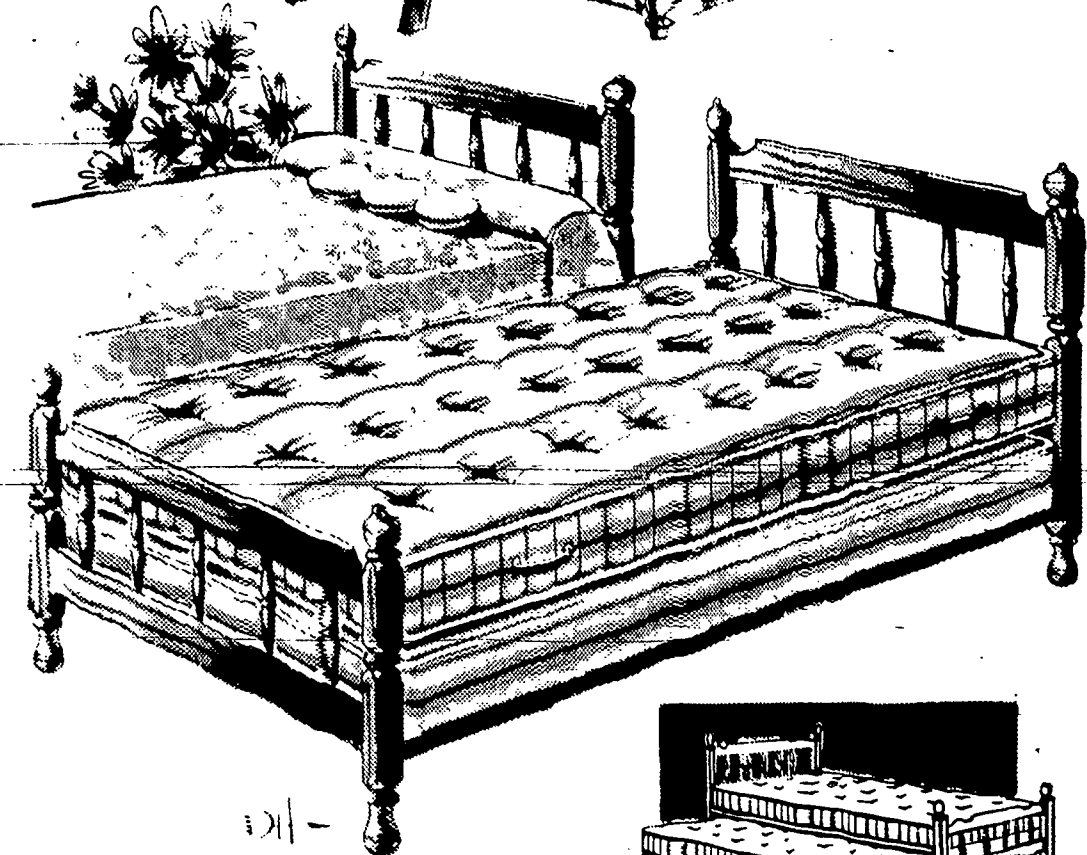

Come to
THE NEW
Lauer's
3300 MONROE AVE.

- Convenient Payments
- Park Free
- Phone 381-7900

SHOP DAILY FROM 10 'TIL 9... SAT. FROM 9:30 'TIL 5:30