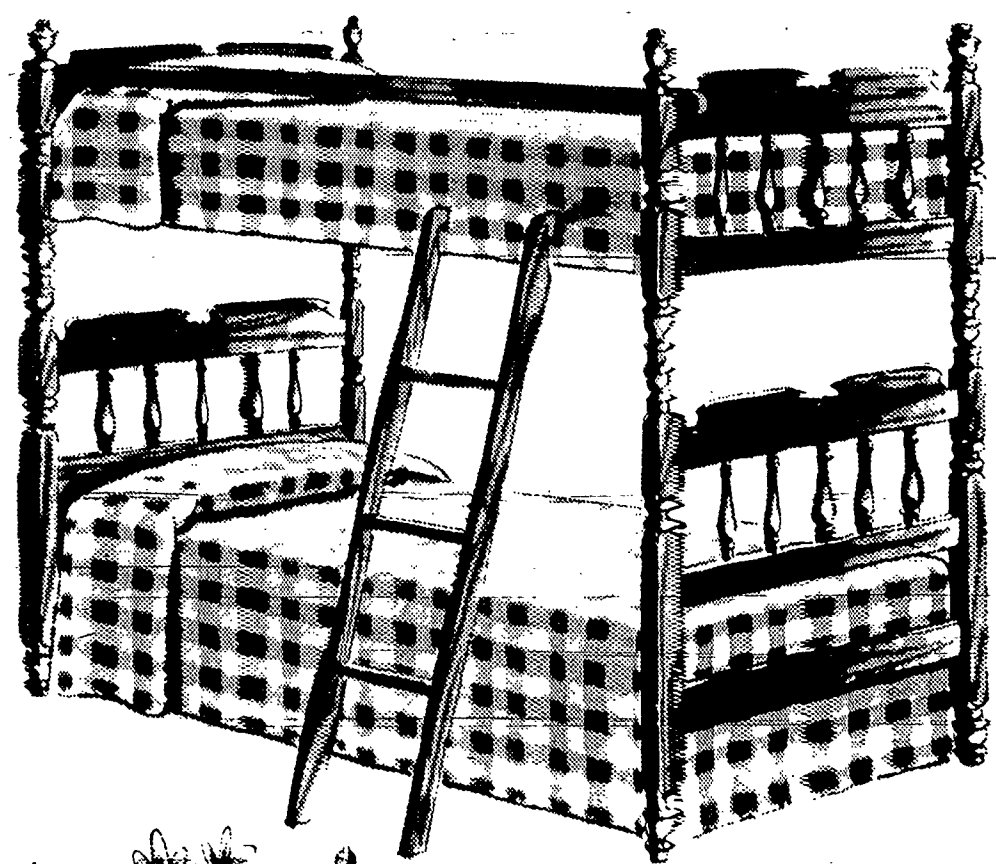

Come to
THE NEW
Lauer's
3300 MONROE AVE.

- Convenient Payments
- Park Free
- Phone 381-7900

SHOP DAILY FROM 10 'TIL 9... SAT. FROM 9:30 'TIL 5:30