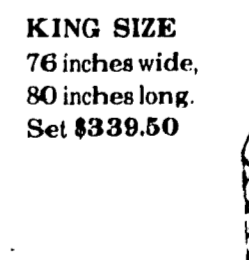

(Other Beautyrests as low as \$79.50)

World's Largest Mattress Manufacturer

Beautyrest Supreme Super Sizes:

LONG BOY
80 inches long in
twin or full size.
Each \$99.50

QUEEN SIZE
60 inches wide,
80 inches long.
Set \$239.50

KING SIZE
76 inches wide,
80 inches long.
Set \$339.50

OPEN 9 to 9
THURS. & SAT.
9 to 5

- FINE FURNITURE
 - APPLIANCES
 - CARPETING
- Where Quality costs Less
FREE PARKING

NO MONEY
DOWN
24 MONTHS
TO PAY