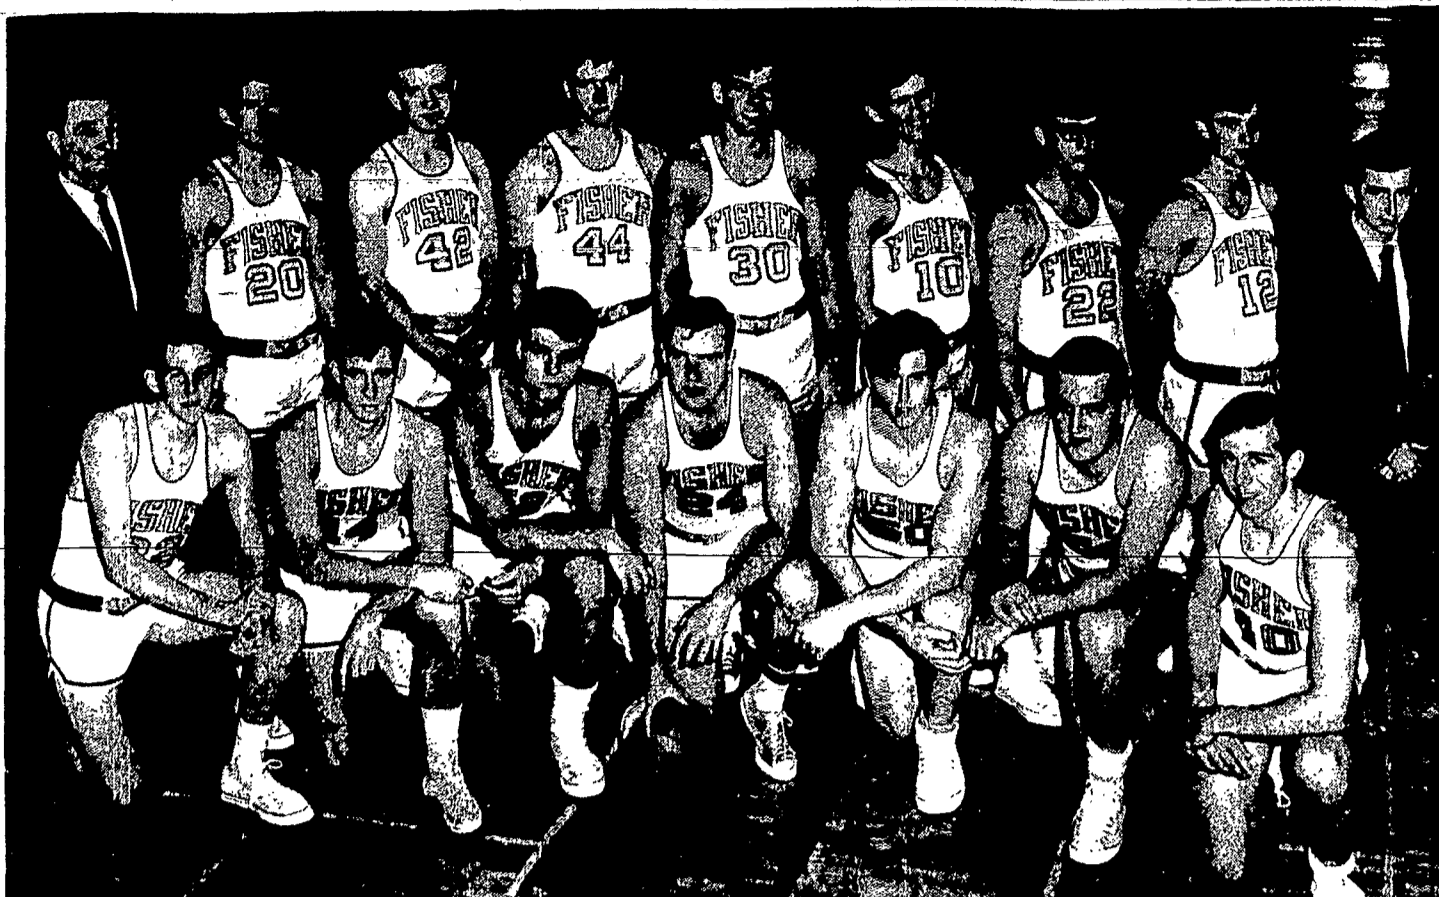

Promising Fisher Quint Opens Against Brockport

St. John Fisher will open its 1967-68 basketball campaign tonight (Friday, Dec. 2) in the Fisher Athletic Center with Brockport State furnishing the opposition.

Frosh teams from the two schools will tangle at 6:15 p.m. and the varsity competition will start at 8:15.

For the start of his sixth full season at Fisher, Cardinal Coach Bobby Wanzer has assembled the strongest squad in history at the East Avenue institution. He feels that his club will make up in shooting ability and willingness to run hard for any lack in depth of experience and over-all size.

The varsity has the services this year of the members of last year's freshman team that finished with 14 wins against two losses. Sophomores Dick Hessinger of Cardinal O'Hara in Kenmore and Bob Case of Bishop Kearney are almost certain starters.

Another sure bet is Billy O'Rourke, a junior transfer stu-

FISHER VARSITY — The 1967-68 St. John Fisher College basketball squad will open the season at home tonight against Brockport State. From left, kneeling: Dick Ketchum, Doug Harper, John Bar-

noski, Jim Charles, Bob Case, Tony Binsack, and Tom Dekar; standing: Coach Bobby Wanzer, Dick Hessinger, Billy O'Rourke, Larry Flynn, John Fitzgerald, Jim Dolgos, Kevin Dugan, Pat Shatzel, and Student Manager Bernie McLane.

CYO Cage Loop Opens

The CYO Basketball League opened Sunday, Nov. 26 with great enthusiasm on the part of the coaches, players, cheerleaders and spectators.

Coach Tom Cotton's Blessed Sacrament high school team opened up the season again with a win by defeating St. John's of Rochester. This team has not been defeated in the past five years in competition in the CYO Basketball League.

Table with 2 columns: Division and Score. Rows include Northern Division (Mother of Sorrow 1-0, St. Thomas Apostle 1-0, etc.), Eastern Division (St. Salome 1-0, St. Cecilia 1-0, etc.), Southern Division (Blessed Sacrament 1-0, St. Augustine 1-0, etc.), Western Division (St. Monica 1-0, Sacred Heart 1-0, etc.), and Grammar School Division (Scarlet Division 1-0, Precious Blood 1-0, etc.).

Knights Drub Fairport

By TIM BERGIN

McQuaid Jesuit High's basketball squad jumped off to a flying start last Friday at Fairport, overwhelming the Chiefs, 57-36.

This Saturday the Knights have a 7 o'clock War Memorial date with the tough Irondequoit Indians. Aquinas and Monroe clash in the nightcap.

In their opener under coach Ed Markey, the Knights displayed superior firepower and board control from the opening whistle and sprung a 20-5 first quarter deficit on their hosts.

Nick Combs, a 6-4 junior center tallied 10 of his 18 points in the period, hitting on his first 4 field attempts. The Chiefs attempted to regain their balance in the second quarter by shifting to a tight 3-2 man defense. The move slowed McQuaid's attack to 10 points but Fairport mustered only 8 points itself against the Knights' sticky man-to-man, and McQuaid led, 30-11 at halftime.

The second half saw the Fairporters battle the Knights on almost even terms, with McQuaid's attack being carried by the outside shooting of Brad Smith and Bob Comparato.

ND's Prospects Good For New Cage Season

Elmira — The Notre Dame Crusaders hope to have a change of fortunes in the upcoming basketball season. Barring any unforeseen injury, ND will have the strongest and fastest team to hit the high school front in many a moon.

Bombers Drop Aquinas In Cage Opener 56-49

By WHIT JOHNSON

Aquinas' scoring ace, Jim Brady, scored 11 points in the first half before retiring with an upset stomach. With four minutes remaining the 8-foot-1 forward re-entered the game

and added 8 more points to equal Kokinda's output of 19. The Irish outscored the Bombers in the second and fourth quarter but mustered only 5 points in the entire third quarter.