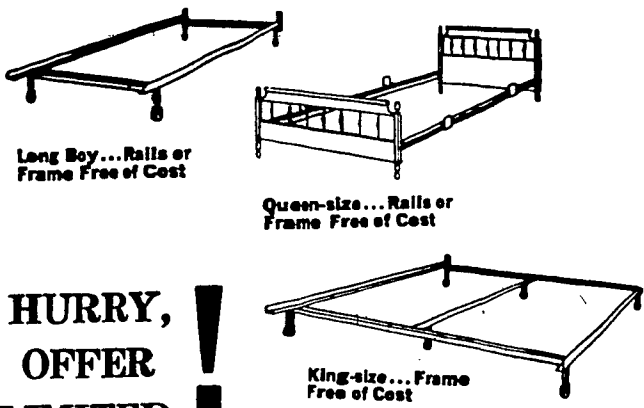

ONLY

299.95

INCLUDES STAND

FREE Bed Stretcher Rails
or Frame with any
**Simmons Super Size
BEAUTYREST SET**

Stretch your sleeping space with a Super Size Beautyrest. We'll make it easy for you with a free set of Simmons bed stretcher rails or steel frame, given with the purchase of any Super size set.

Beautyrest's independent coil construction gives you firm body-fitting support... no sagging, no rolling together. Now get the extra stretch-out comfort you want and need... up to 54% more slumber space.

**We'll Make Your Bed Fit
a Super Size Beautyrest**

At no cost to you!

**HURRY,
OFFER
LIMITED**

SIMMONS
World's Largest Mattress Manufacturer

**GIVE COMFORT
GIVE La-Z-Boy
RECLINERS**

There's a wide range of La-Z-Boy Styles, Colonial, Traditional, Modern, to fit in any room decor. Quality construction throughout makes La-Z-Boy a gift for that someone special. Check the beauty-test for comfort and you'll give La-Z-Boy this Christmas.

Short, Big, Regular or Tall. There's A La-Z-Boy Recliner Rocker To Fit Everyone On Your List.

Beautyrest by Simmons Offers you a Choice of Sizes

| | | |
|--|---|---|
| <p>Long Boy Twin or Full Size</p> <p>5 inches longer than standard. If you're over 5'10", you need a Long Boy. set \$179.00</p> | <p>Luxurious Queen-size</p> <p>60" x 80" size gives you 20% more sleeping space than standard double bed. set \$199.50</p> | <p>Spacious King-size</p> <p>You get an amazing 54% more room on 78" x 80" Beautyrest King. set \$299.50</p> |
|--|---|---|