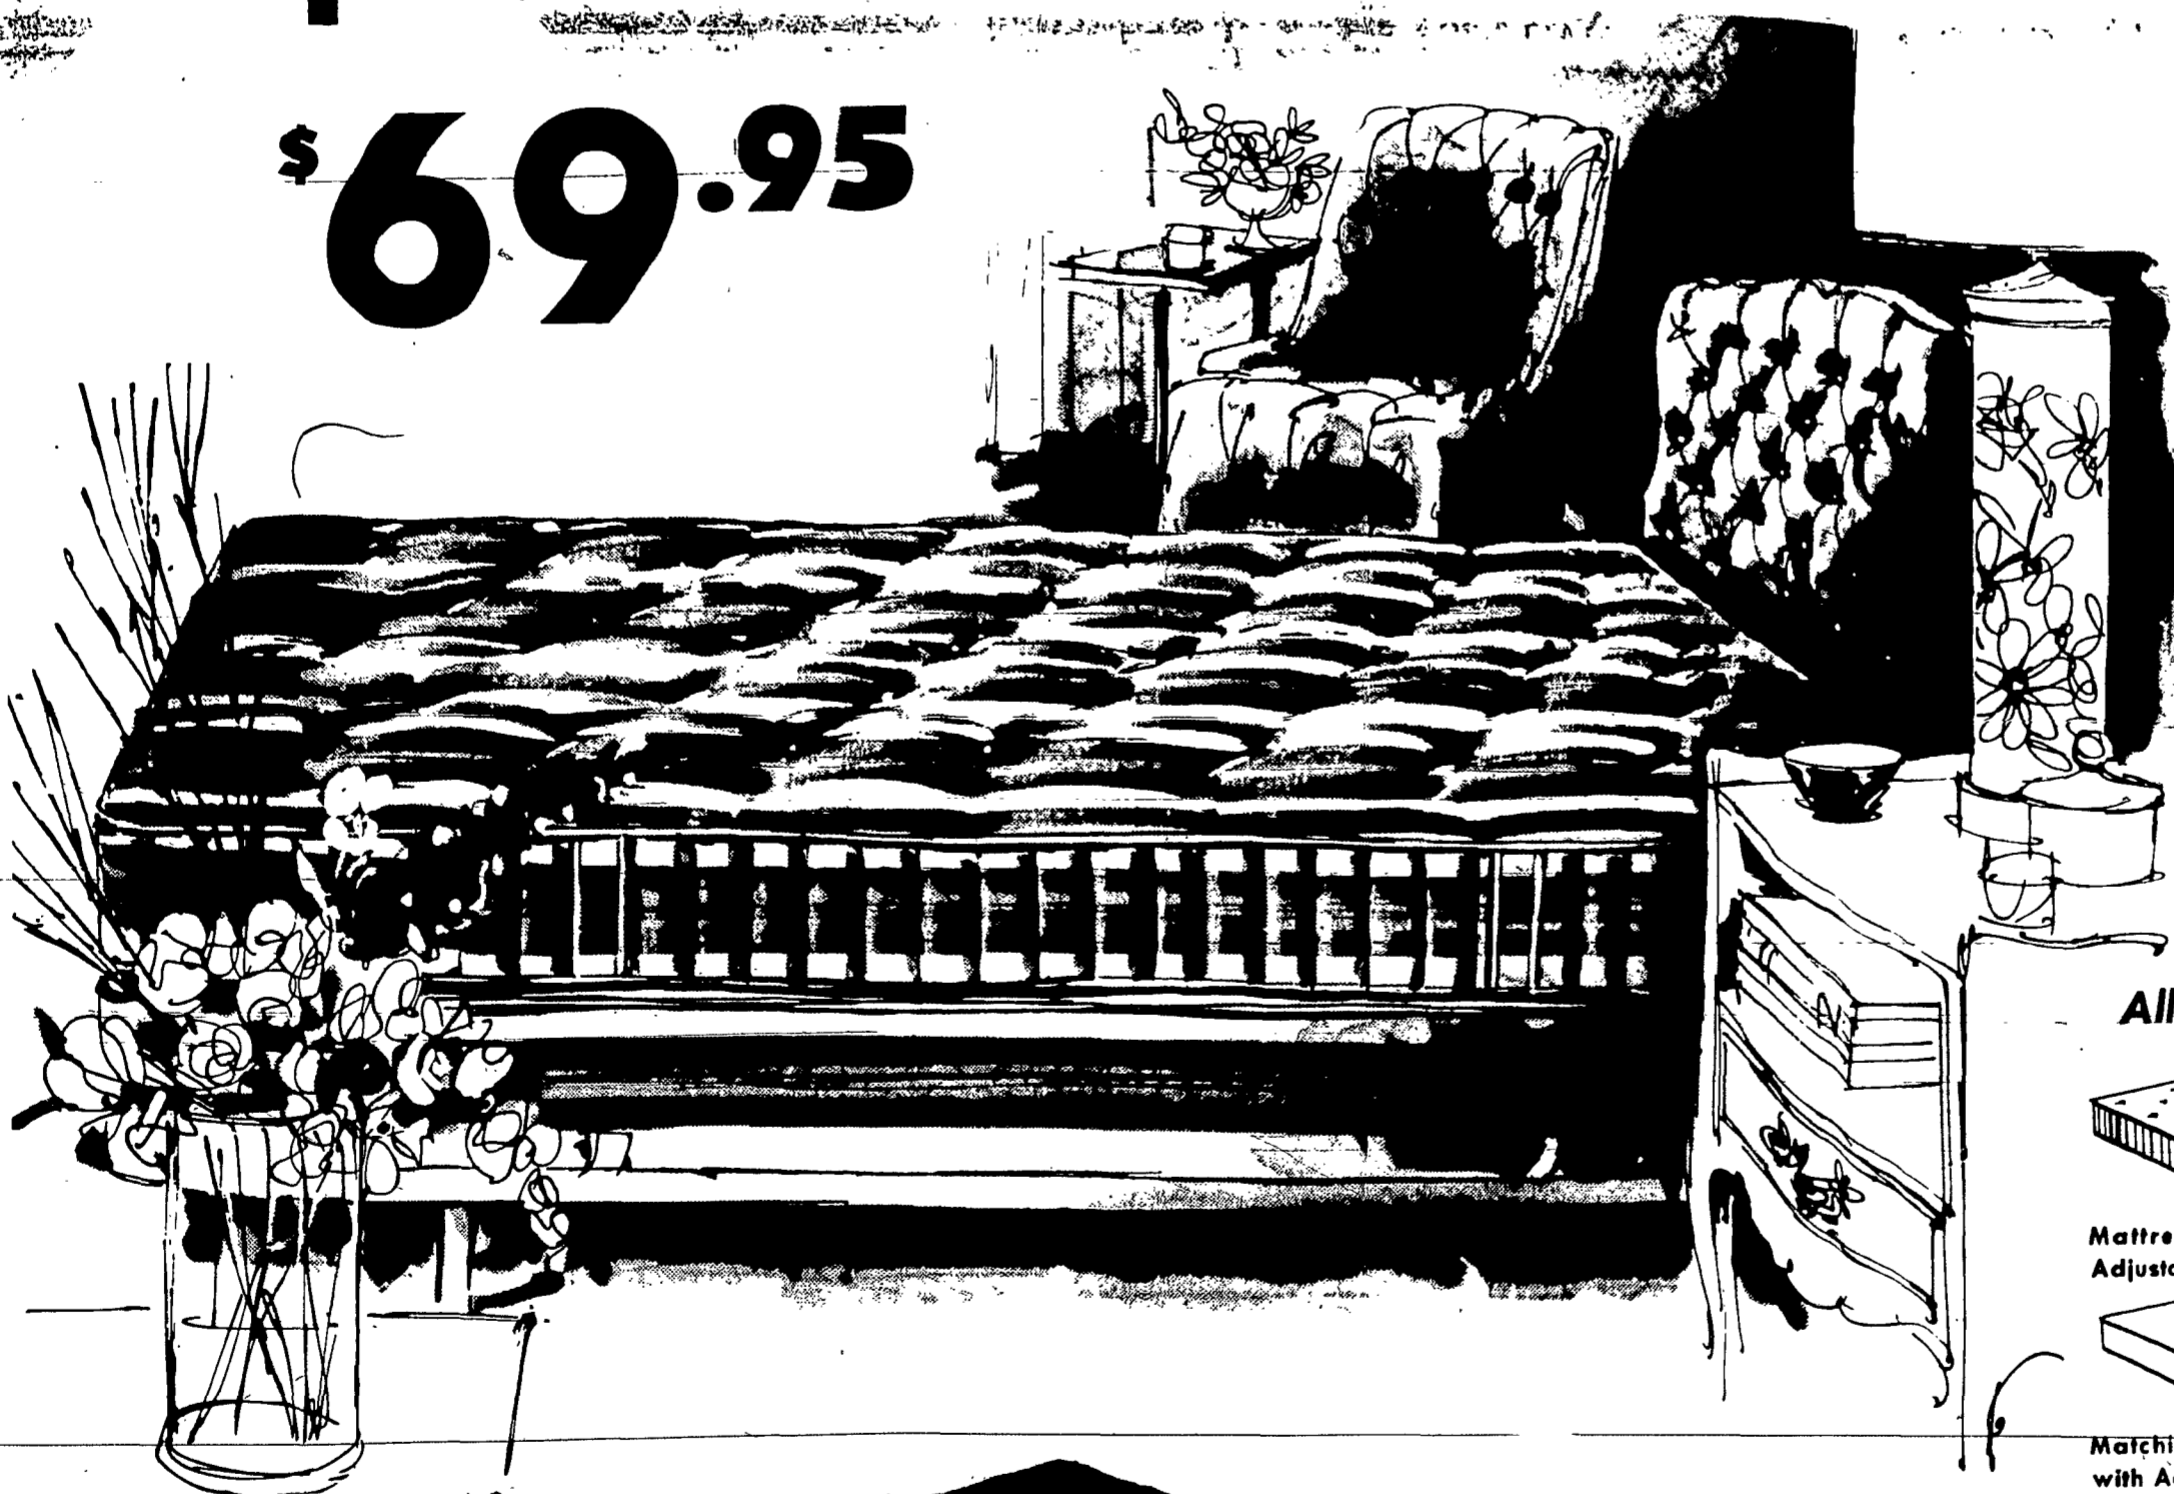

Simmons Hollywood spectacular 4-piece TWIN-SIZE ensemble...

$69.95

Whatever period style your bedroom, there's a headboard to match it in the twenty styles illustrated! Never before have we shown a selection this large or made such an outstanding offer. Our low, low money-saving price for this quality sleep ensemble lets you buy new bedding for all your bedrooms, even for your summer cottage. So why not shop now at our store today to make sure you get the headboard of your choice with this wonderfully comfortable Simmons sleep set.

All this for only **$69.95**

pamco

Where Quality costs Less

- FINE FURNITURE
- APPLIANCES FREE PARKING
- CARPETING

**26 CHURCH ST.
SPENCERPORT**

352-3474