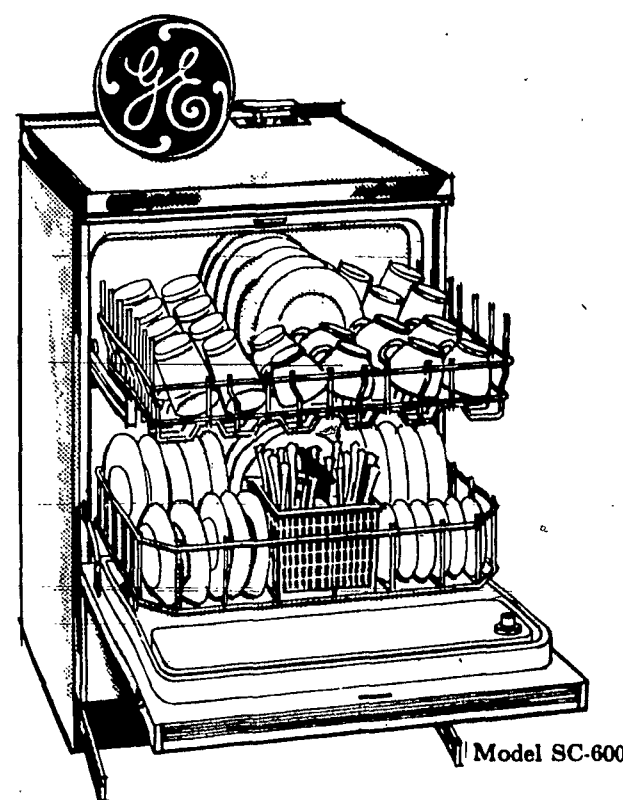

**GENERAL ELECTRIC
Appliance Centers**

SOUTH
2966 W. HENRIETTA RD.

DOWNTOWN
33 SOUTH AVE.

NORTH
398 RIDGE RD. W.

ARE YOU BUILDING A NEW HOME or REMODELING YOUR PRESENT KITCHEN?

**S
E
L
E
C
T**

**PORTABLE NOW . . .
BUILT-IN LATER!
CONVERTIBLE DISHWASHER**

- 15 Table Setting Capacity National Electrical Mfgs. Association Standards
- Thoro Wash Gives Spotlessly Clean Dishes Without Hand Rinsing or Scraping—Just Tilt Off Large or Hard Food Scraps
- Three Way Flushing Action Plus Flushaway Drain Sprays Powerful Sources of Hot Water From Three Directions, Soft Food Particles Are Flushed Down the Drain